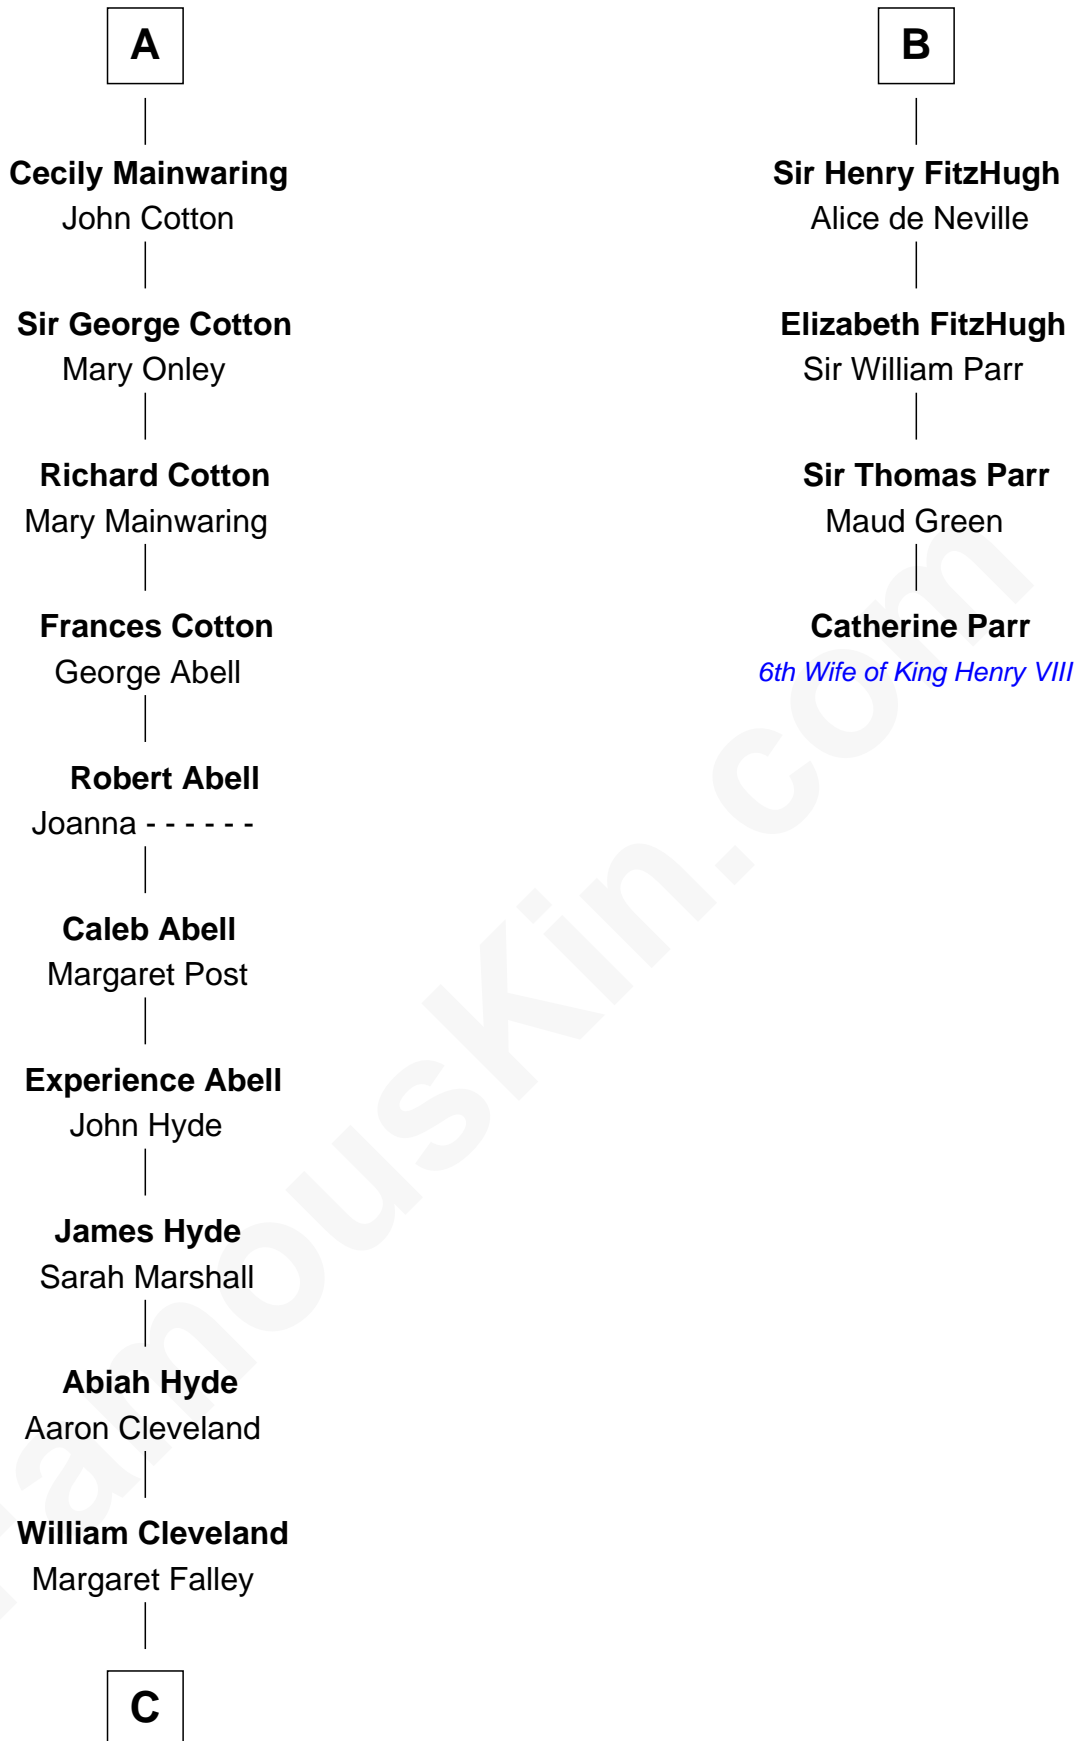

FamousKin.com

Relationship Chart of

Grover Cleveland

22nd and 24th U.S. President

10th cousin 8 times removed of

Catherine Parr

6th Wife of King Henry VIII

Sir Richard FitzRoy

Rose de Dover

C

Rev. Richard Falley Cleveland

Ann Neal

Grover Cleveland

22nd and 24th U.S. President

FamousKin.com