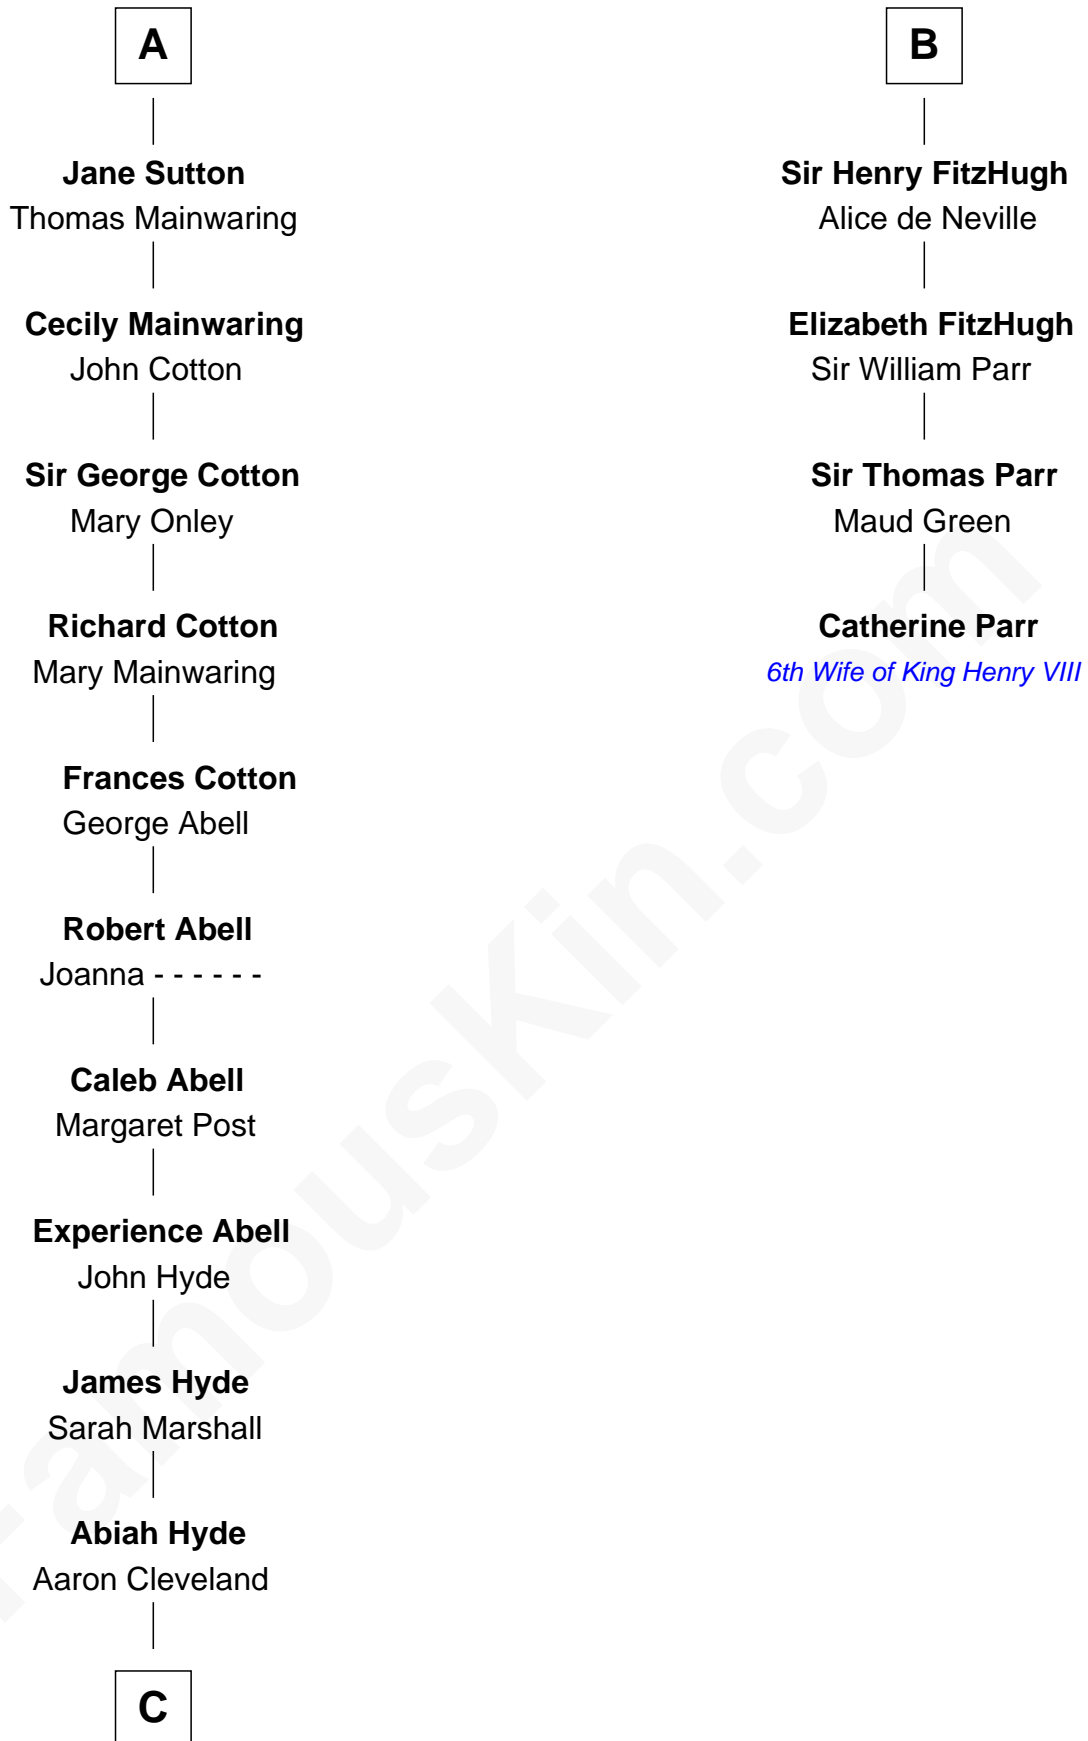

FamousKin.com

Relationship Chart of

Grover Cleveland

22nd and 24th U.S. President

10th cousin 9 times removed of

Catherine Parr

6th Wife of King Henry VIII

FamousKin.com