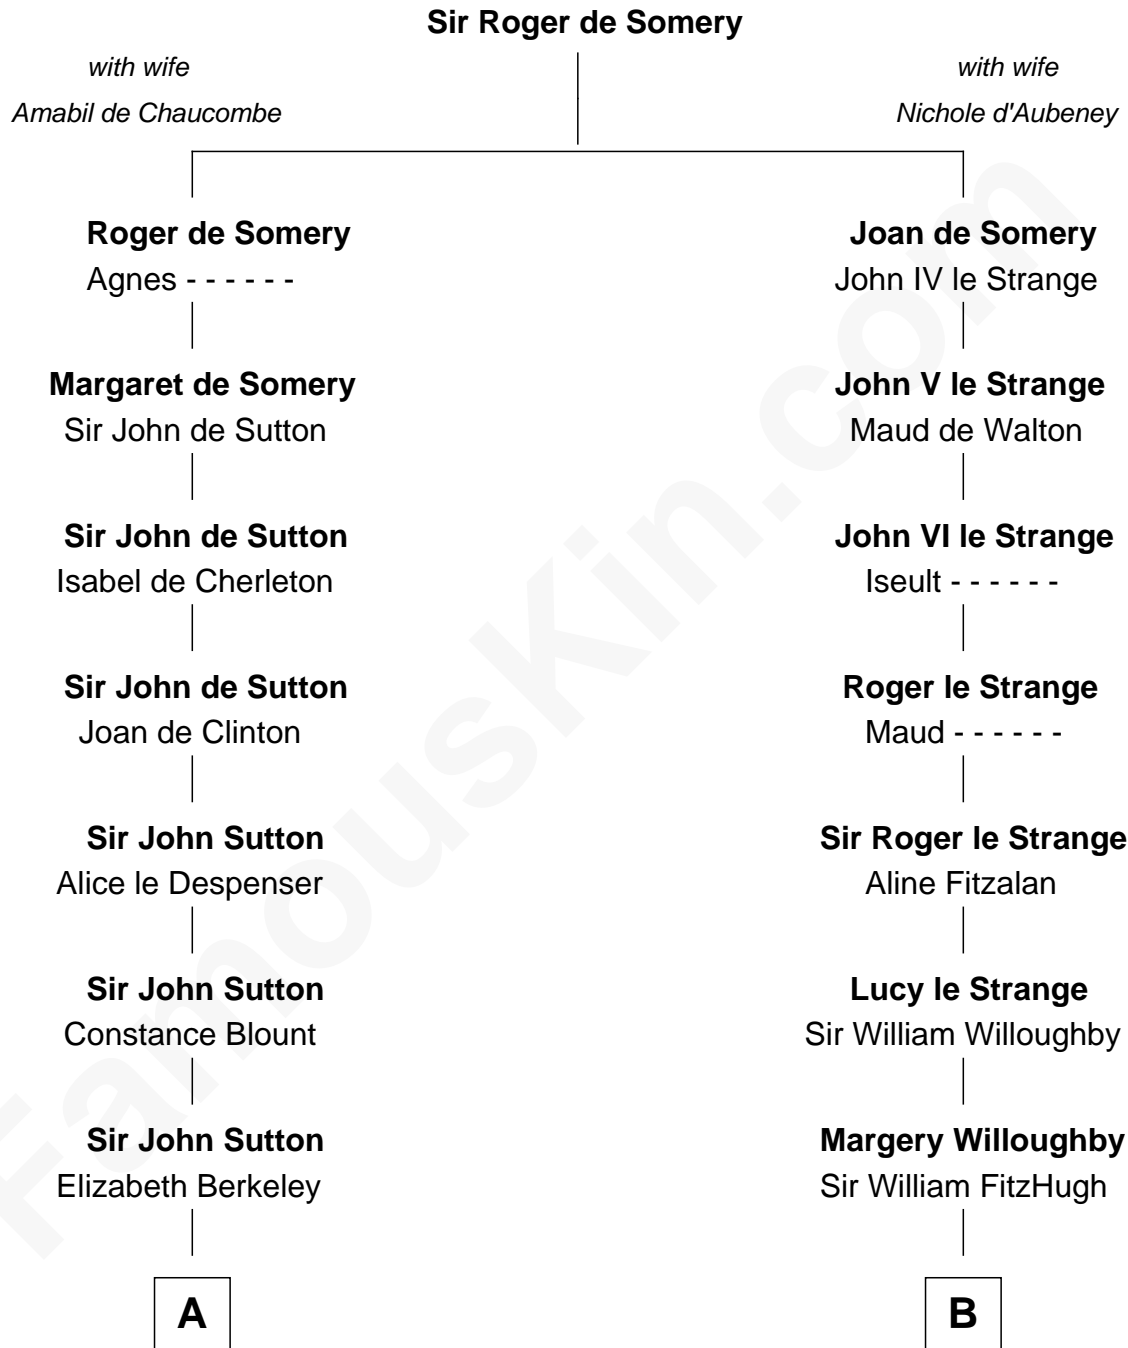

FamousKin.com

Relationship Chart of

Grover Cleveland

22nd and 24th U.S. President

10th cousin 9 times removed of

Catherine Parr

6th Wife of King Henry VIII

FamousKin.com