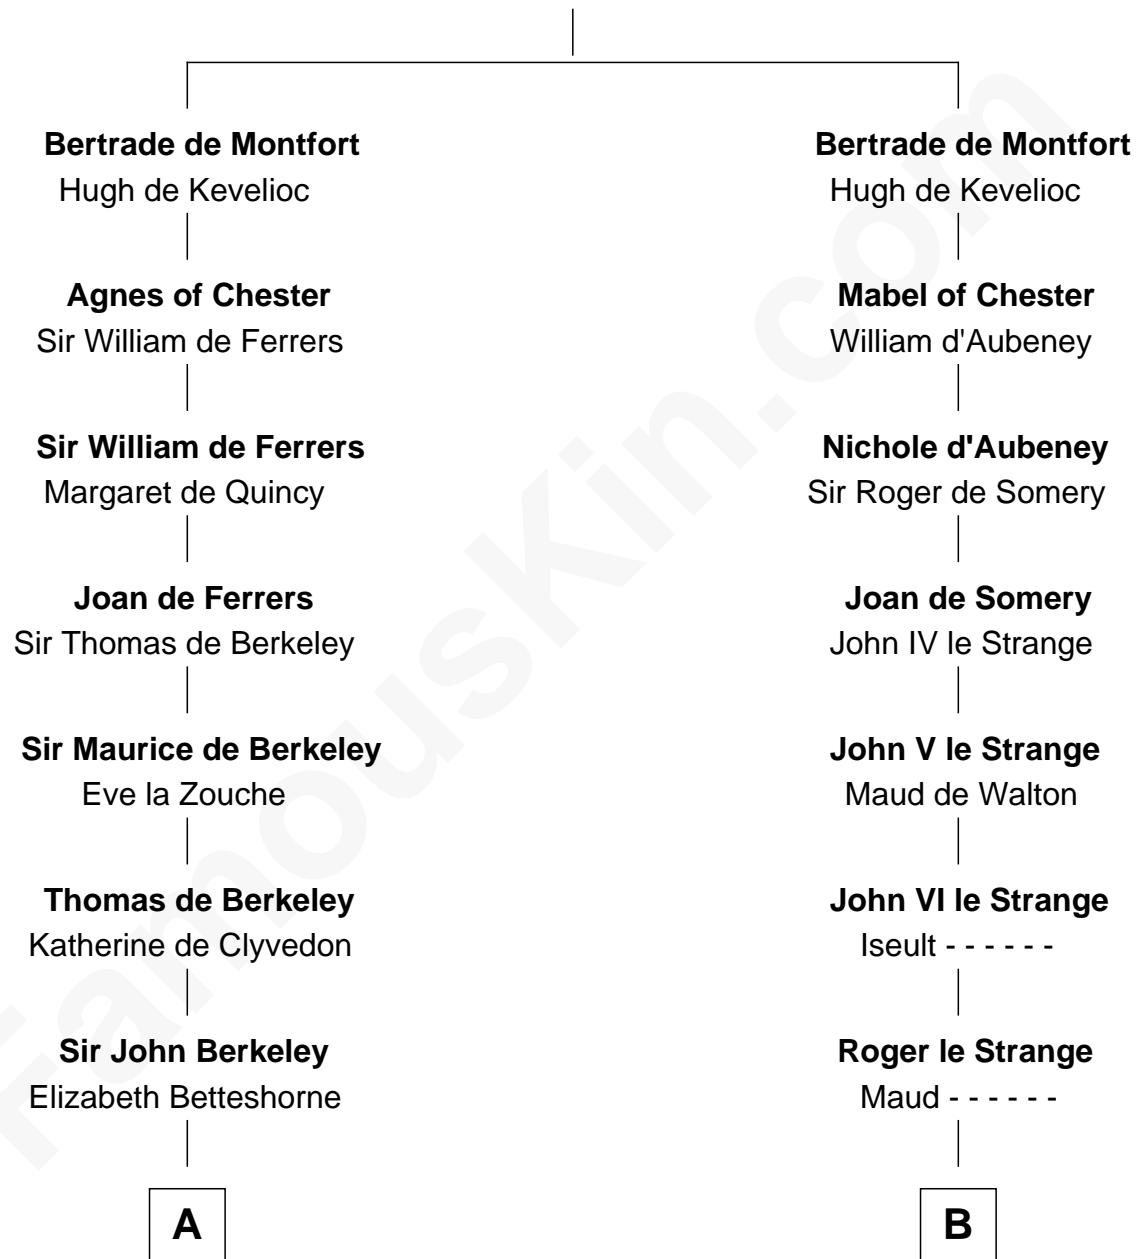

Catherine Parr

6th Wife of King Henry VIII

Simon III de Montfort

Maud - - - - -