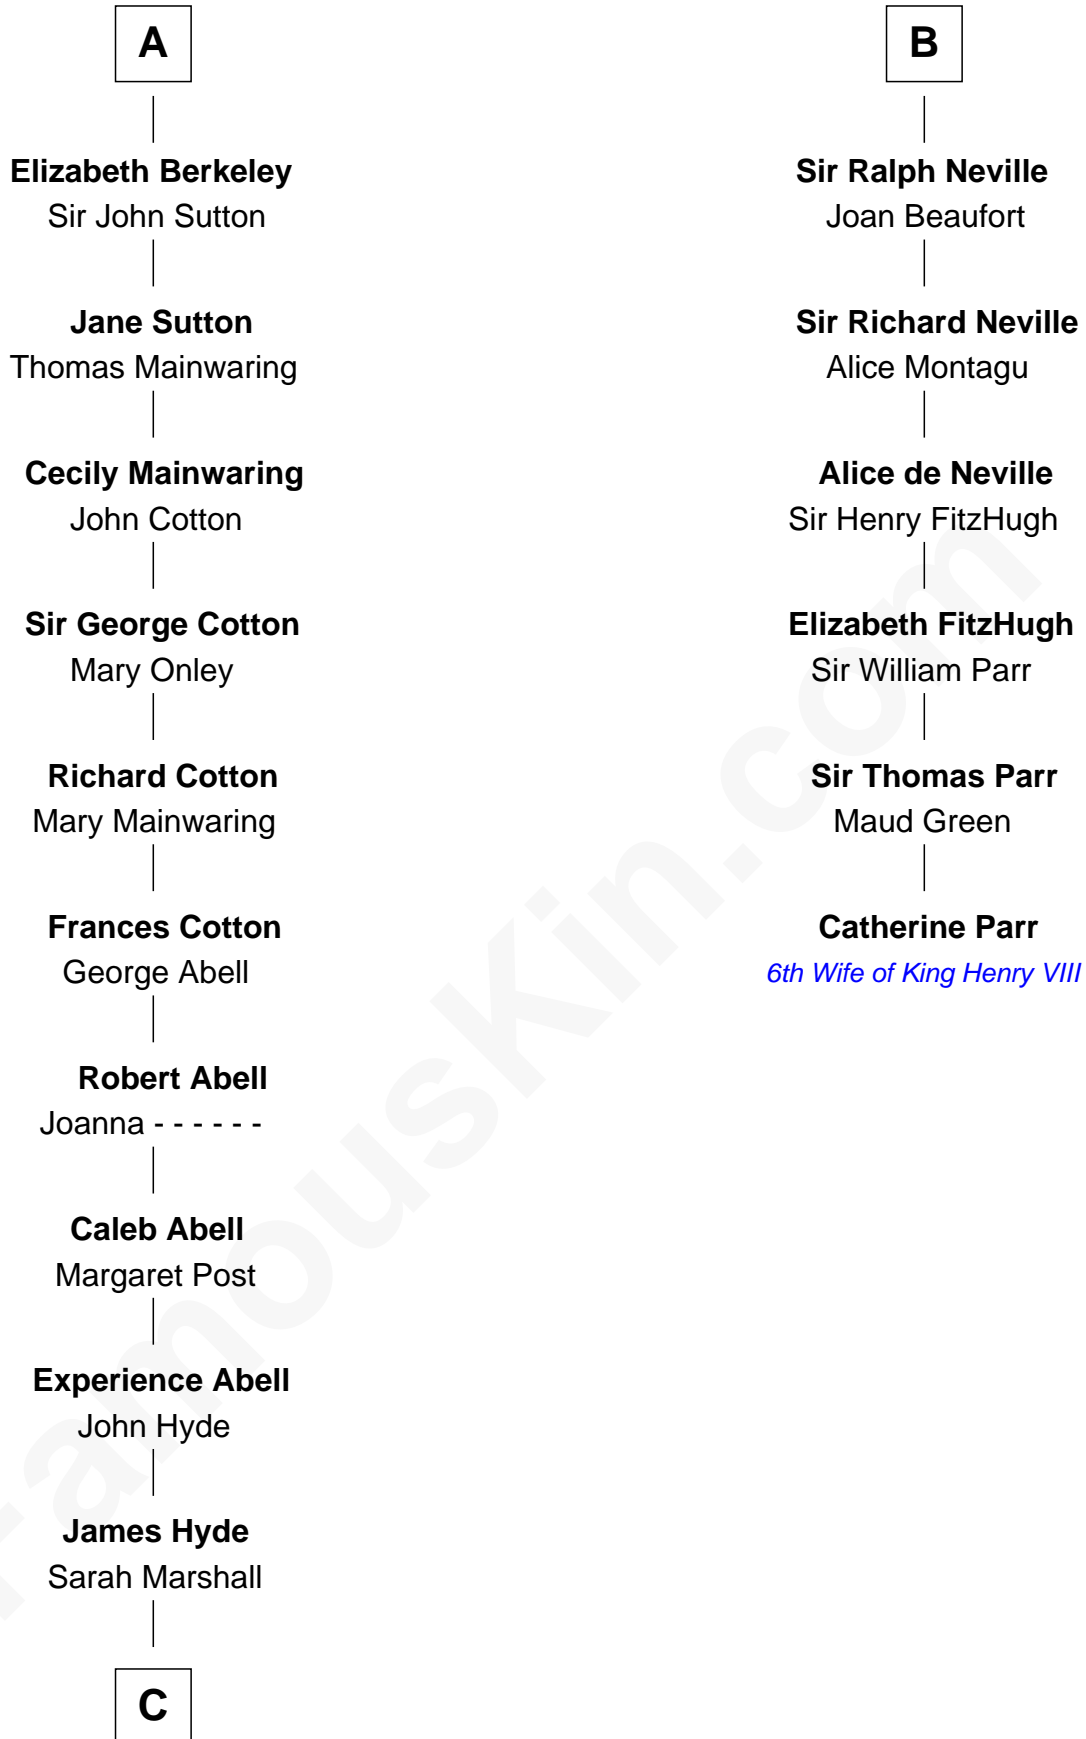

FamousKin.com

Relationship Chart of

Grover Cleveland

22nd and 24th U.S. President

12th cousin 8 times removed of

Catherine Parr

6th Wife of King Henry VIII

Sir Ranulf de Gernons

Maud of Gloucester

C

—
Abiah Hyde
Aaron Cleveland

—
William Cleveland
Margaret Falley

—
Rev. Richard Falley Cleveland
Ann Neal

—
Grover Cleveland
22nd and 24th U.S. President

FamousKin.com