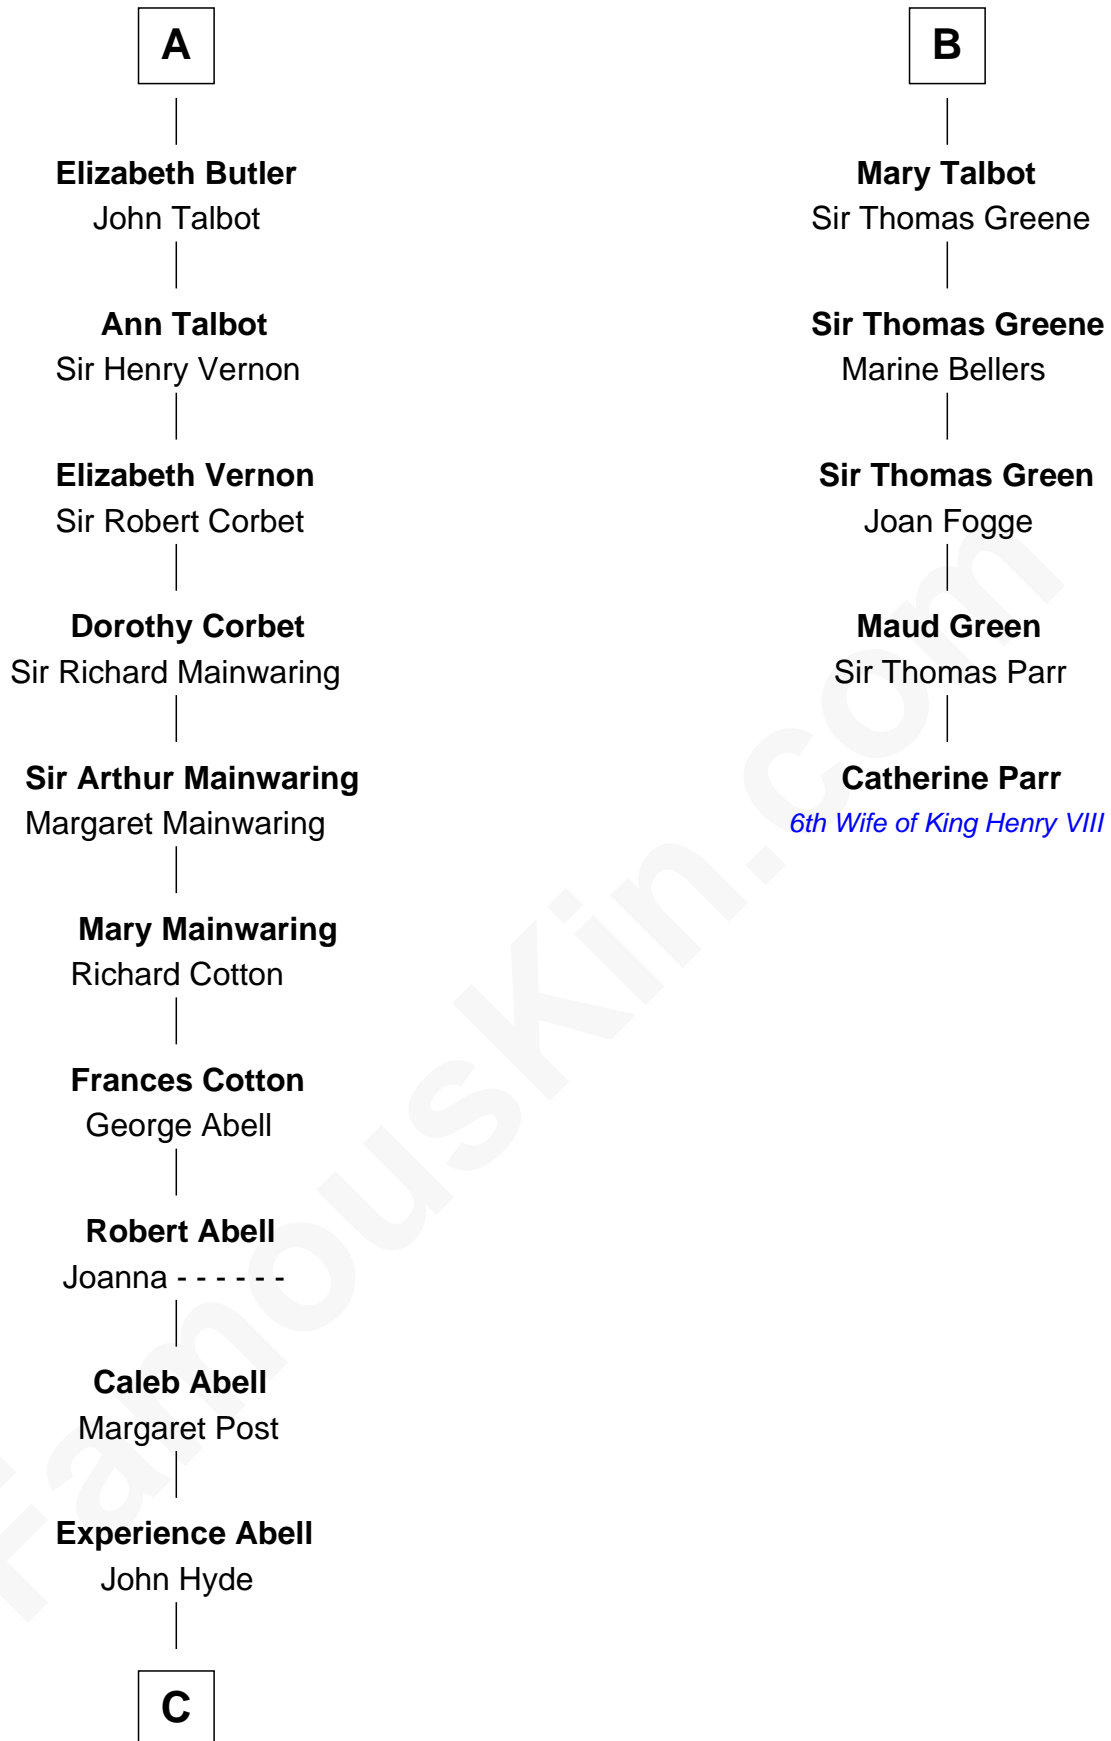

FamousKin.com

Relationship Chart of

Grover Cleveland

22nd and 24th U.S. President

11th cousin 10 times removed of

Catherine Parr

6th Wife of King Henry VIII

C

James Hyde
Sarah Marshall

Abiah Hyde
Aaron Cleveland

William Cleveland
Margaret Falley

Rev. Richard Falley Cleveland
Ann Neal

Grover Cleveland
22nd and 24th U.S. President

FamousKin.com