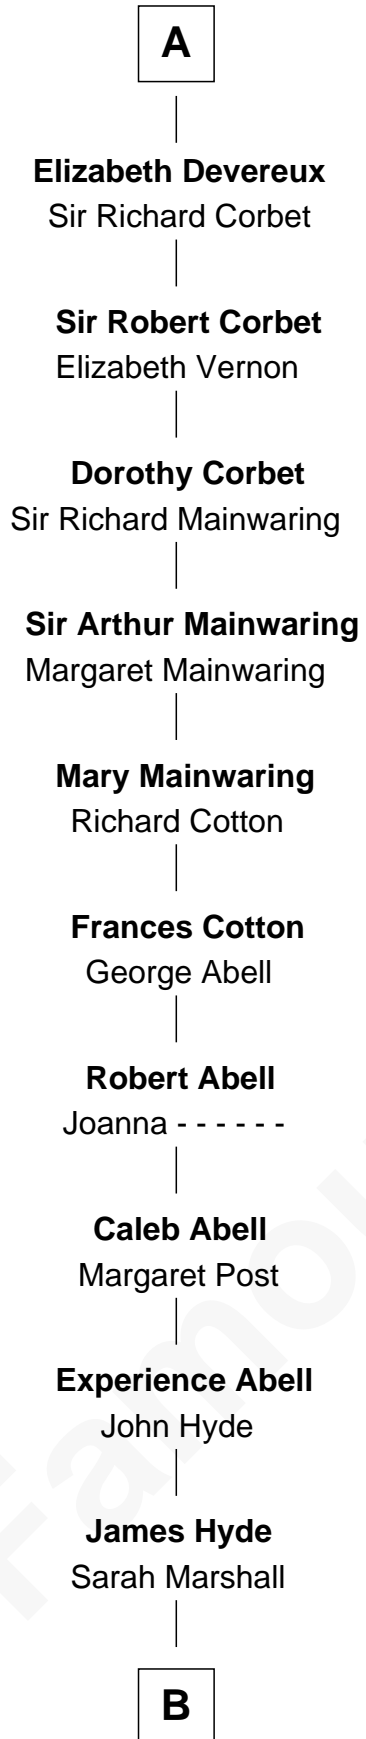

FamousKin.com

Relationship Chart of

Grover Cleveland

22nd and 24th U.S. President

7th cousin 13 times removed of

Catherine Parr

6th Wife of King Henry VIII

Sir Hugh I de Audley

Iseult de Mortimer

A

Catherine Parr
6th Wife of King Henry VIII

B

Abiah Hyde
Aaron Cleveland

William Cleveland
Margaret Falley

Rev. Richard Falley Cleveland
Ann Neal

Grover Cleveland
22nd and 24th U.S. President

FamousKin.com