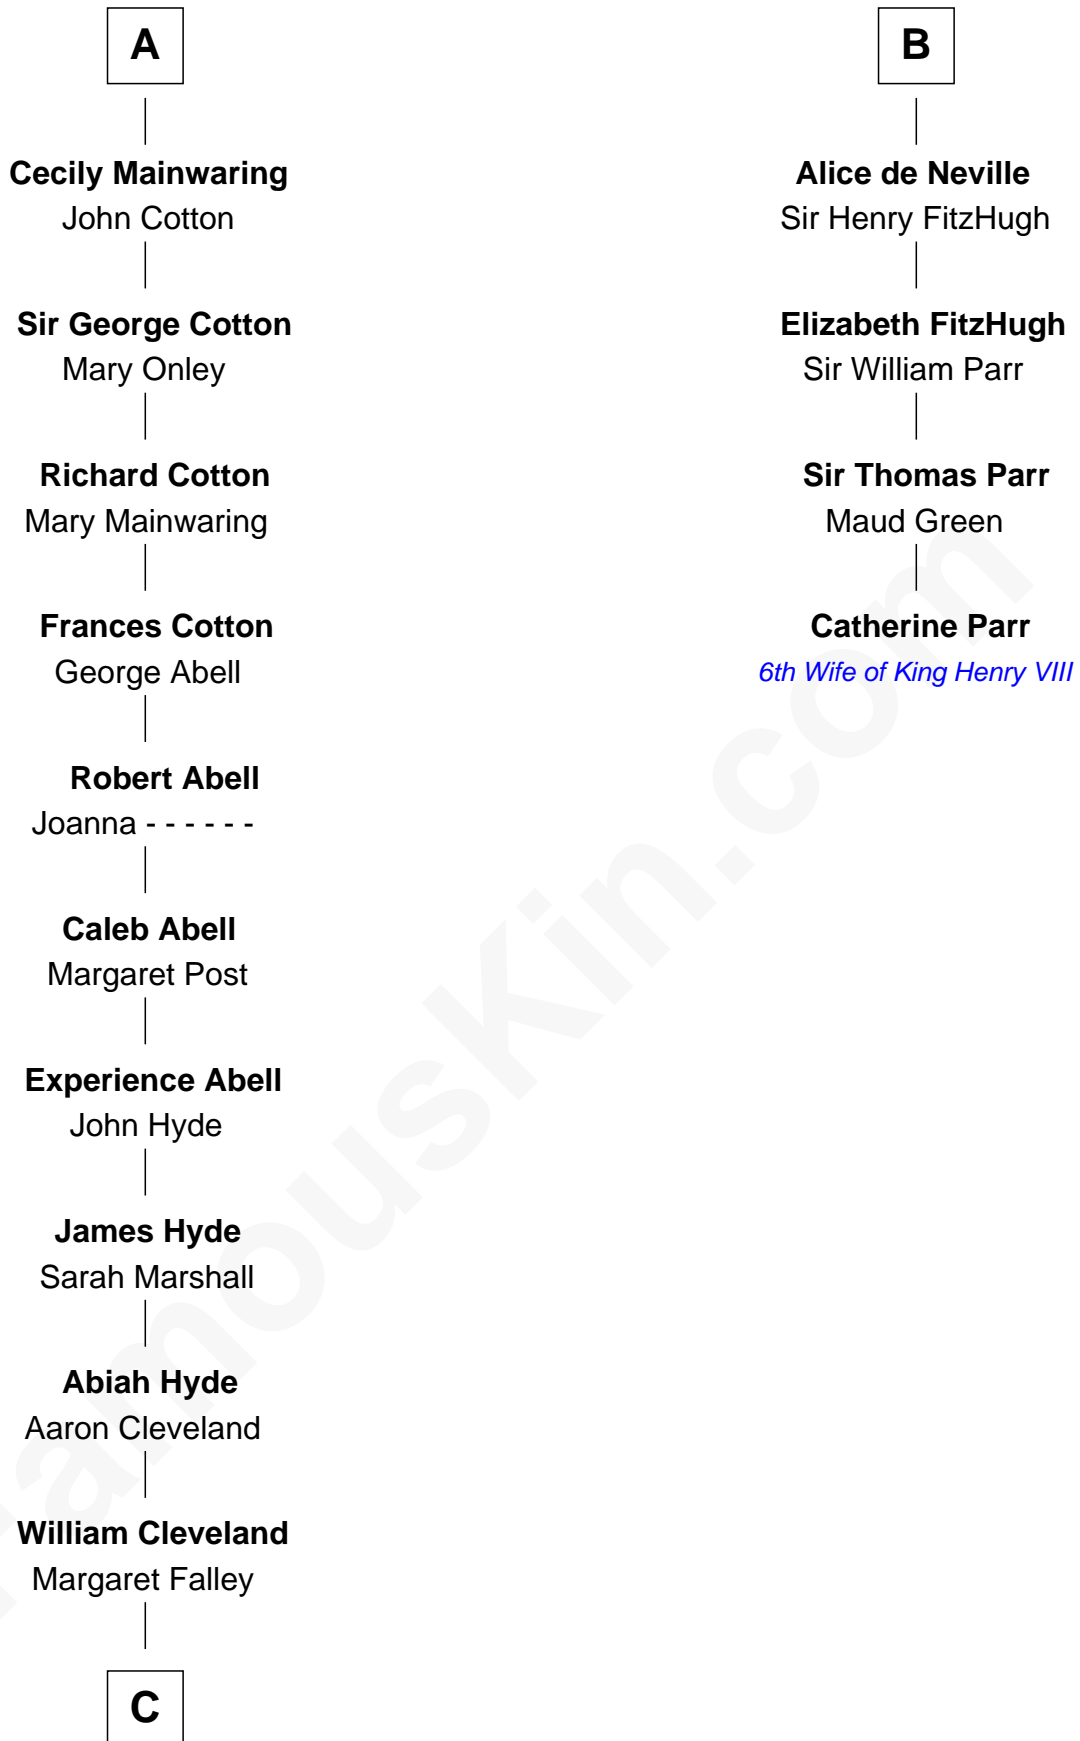

FamousKin.com

Relationship Chart of

Grover Cleveland

22nd and 24th U.S. President

10th cousin 8 times removed of

Catherine Parr

6th Wife of King Henry VIII

C

Rev. Richard Falley Cleveland

Ann Neal

Grover Cleveland

22nd and 24th U.S. President

FamousKin.com