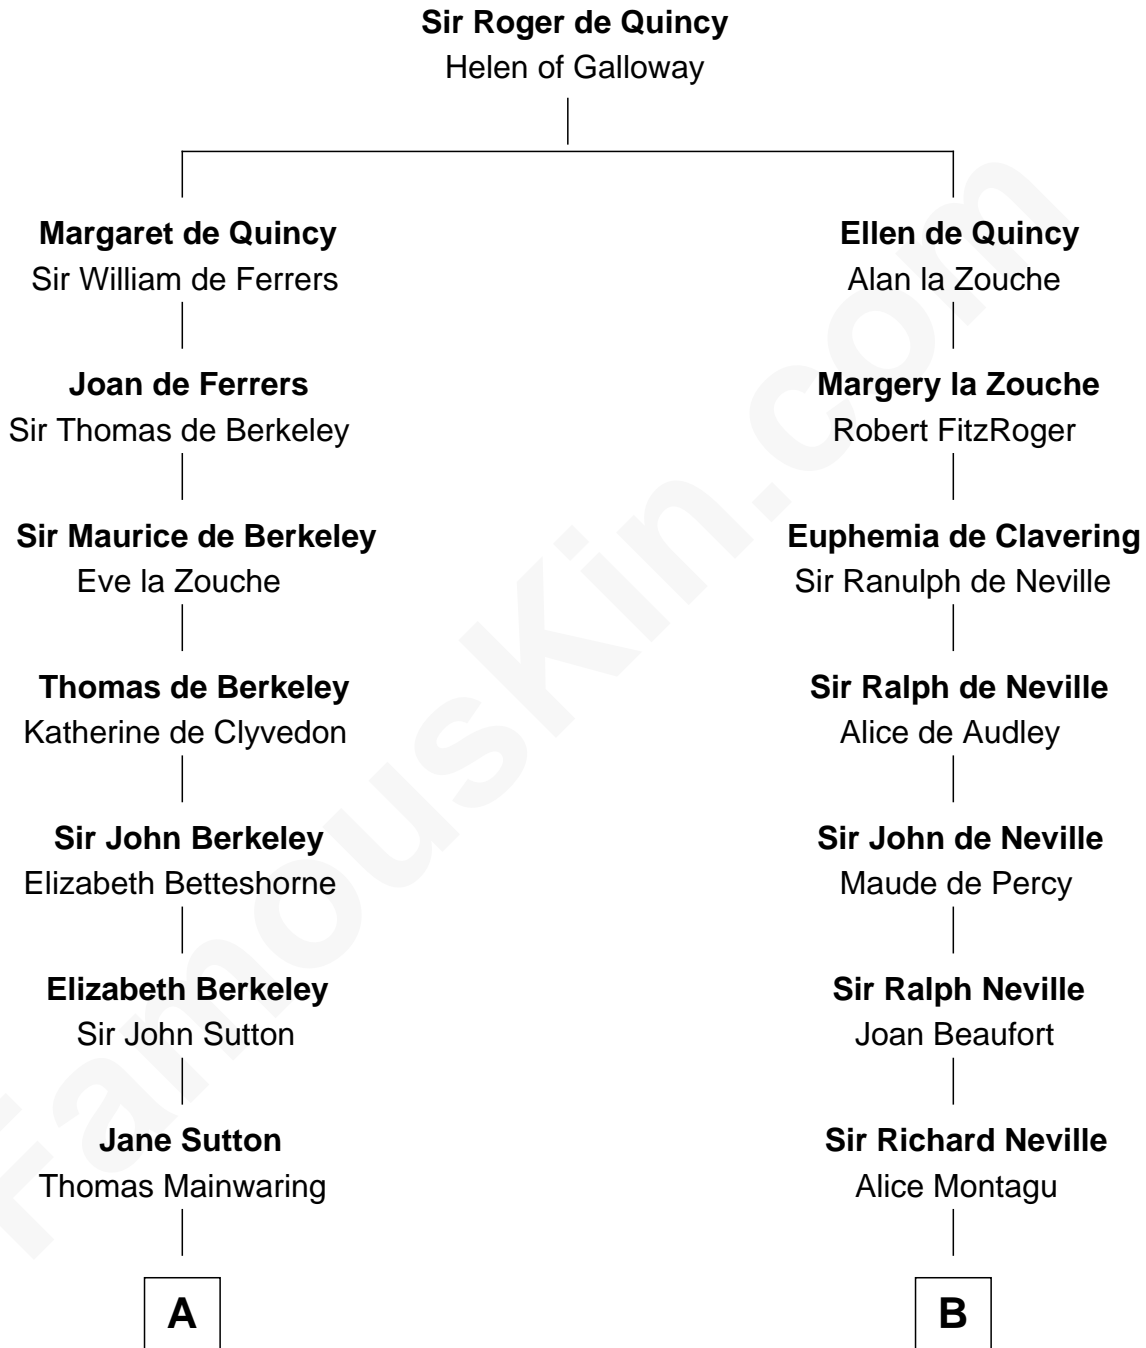

FamousKin.com

Relationship Chart of

Grover Cleveland

22nd and 24th U.S. President

10th cousin 8 times removed of

Catherine Parr

6th Wife of King Henry VIII

C

Rev. Richard Falley Cleveland

Ann Neal

Grover Cleveland

22nd and 24th U.S. President

FamousKin.com