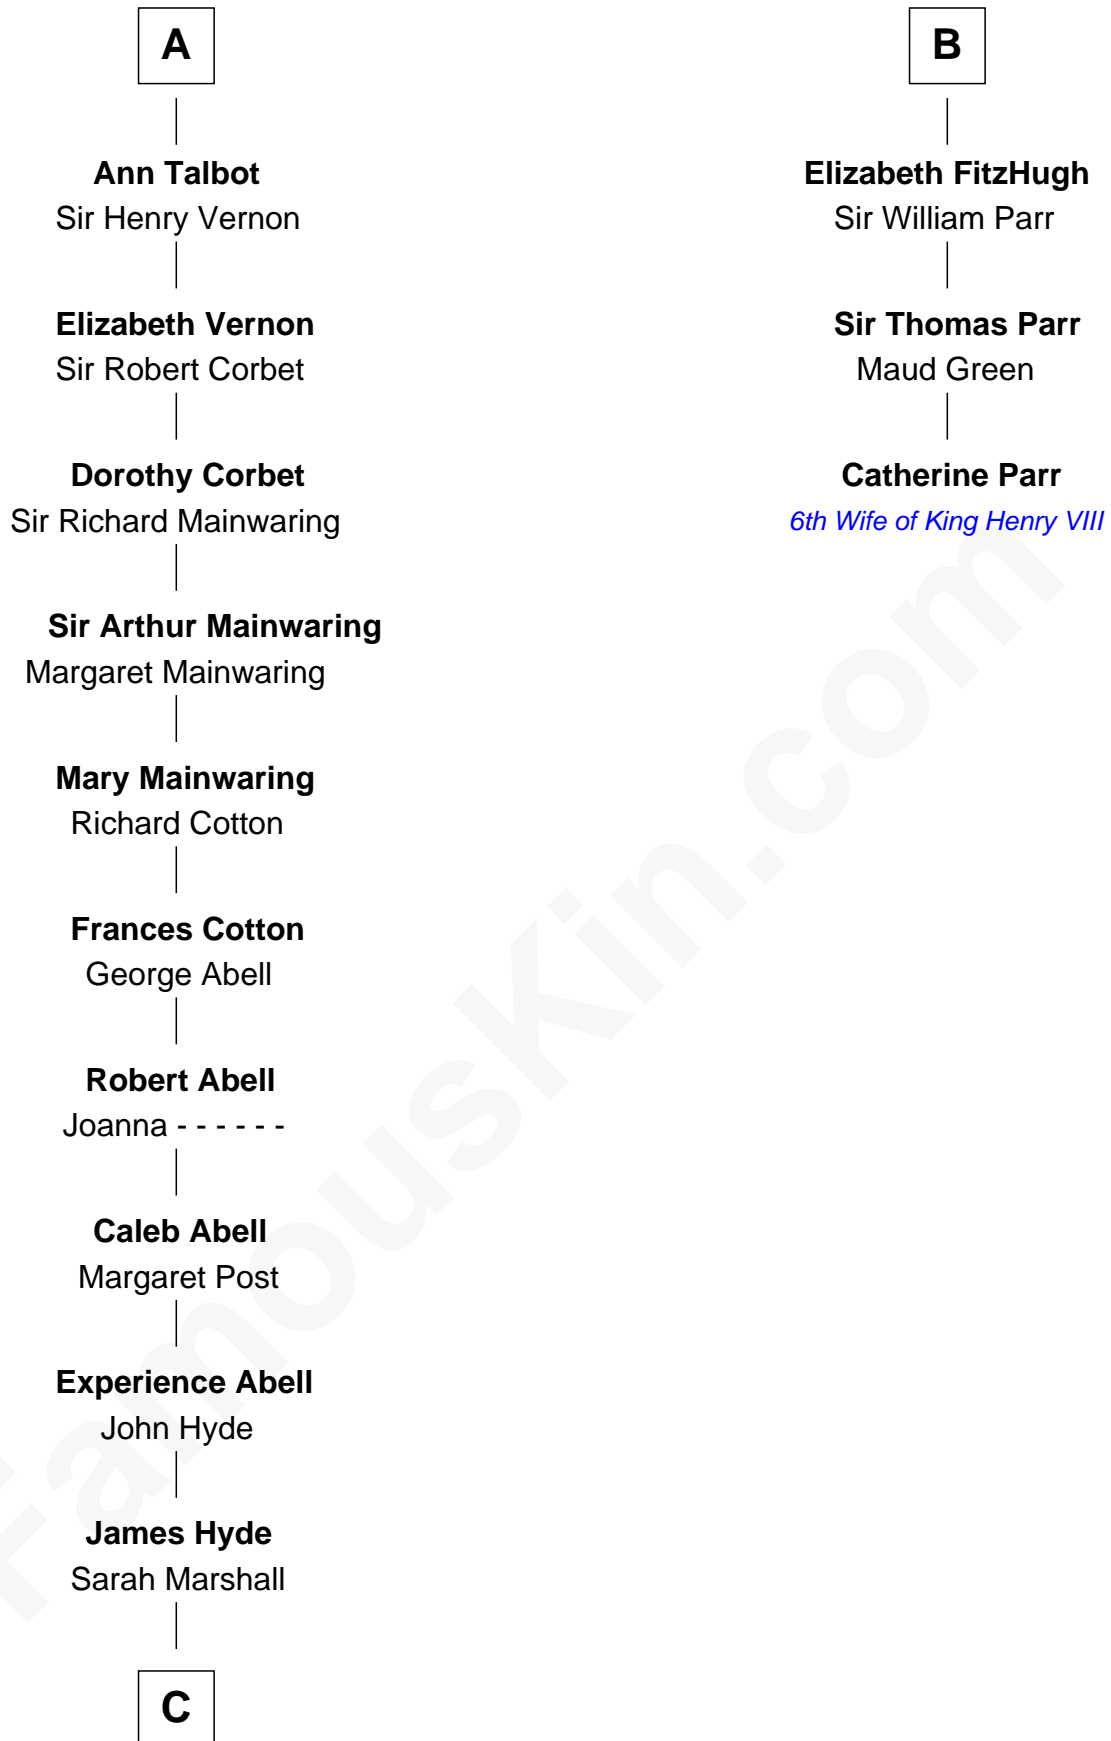

FamousKin.com

Relationship Chart of

Grover Cleveland

22nd and 24th U.S. President

9th cousin 11 times removed of

Catherine Parr

6th Wife of King Henry VIII

C

—
Abiah Hyde
Aaron Cleveland

—
William Cleveland
Margaret Falley

—
Rev. Richard Falley Cleveland
Ann Neal

—
Grover Cleveland
22nd and 24th U.S. President

FamousKin.com