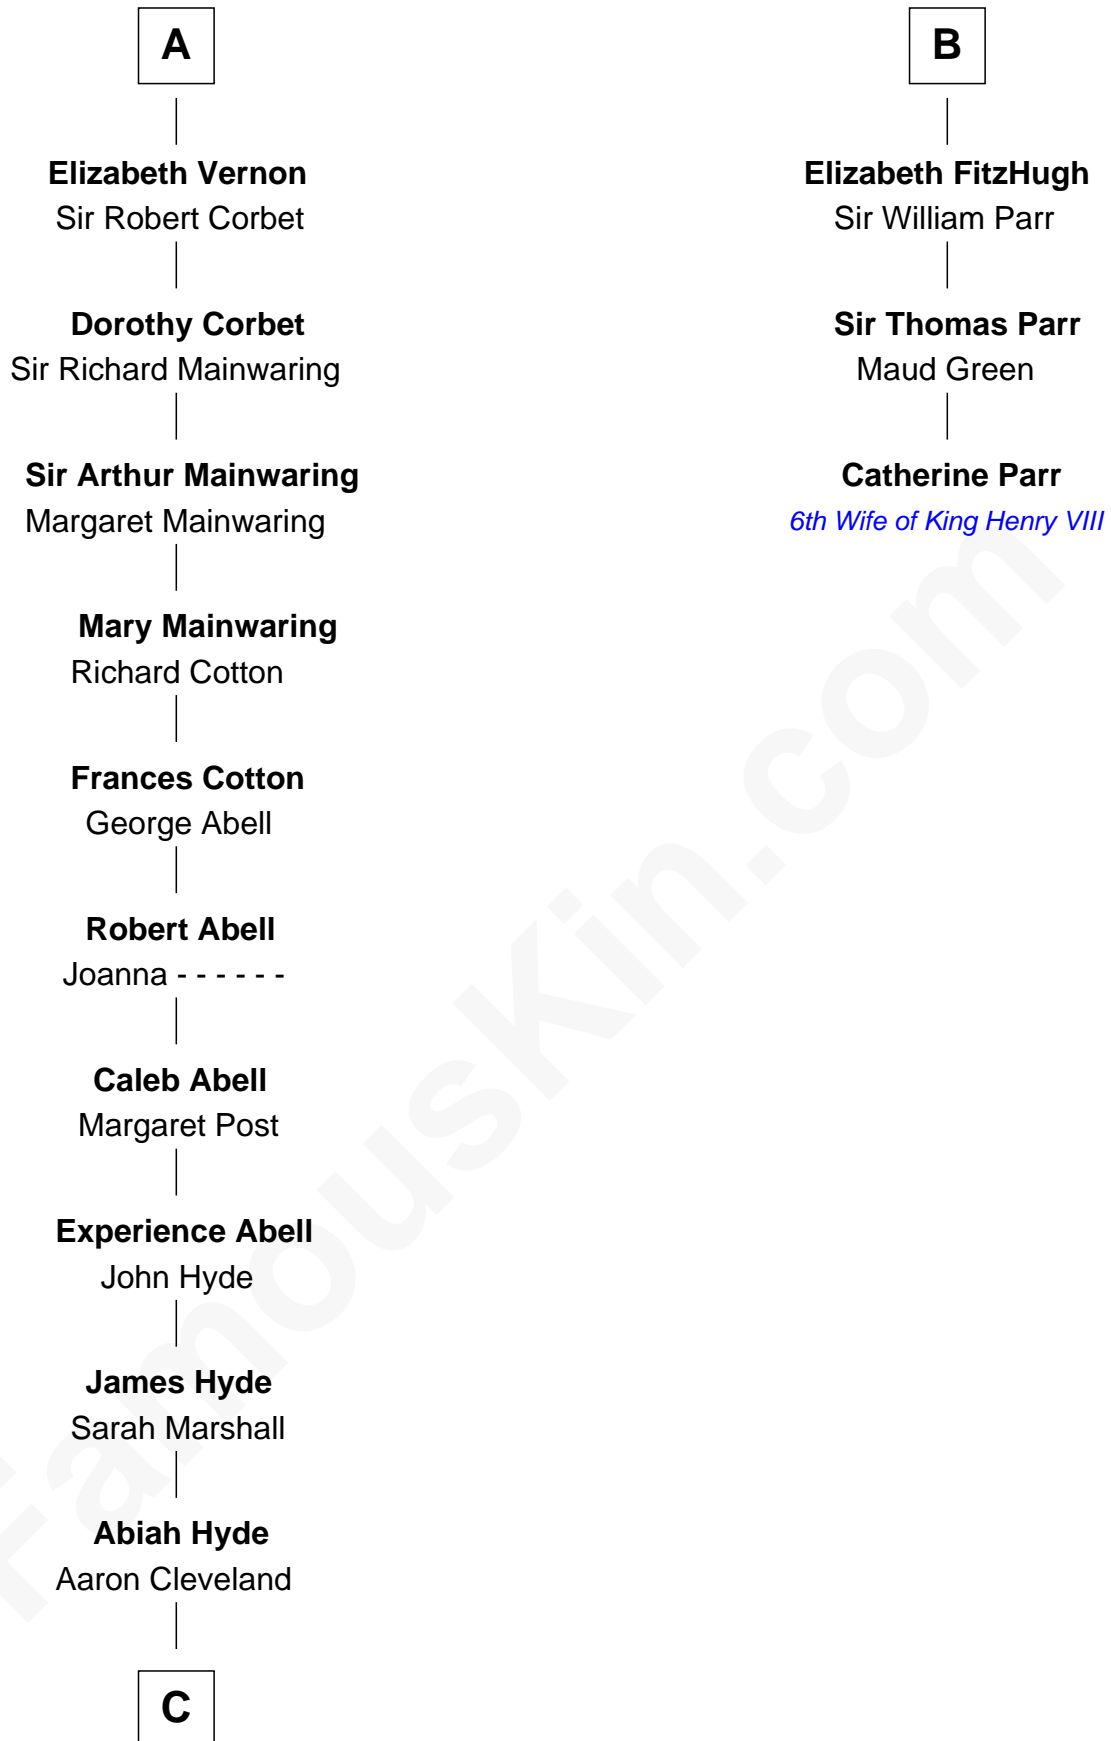

FamousKin.com

Relationship Chart of

Grover Cleveland

22nd and 24th U.S. President

9th cousin 10 times removed of

Catherine Parr

6th Wife of King Henry VIII

C

—
William Cleveland

Margaret Falley

—
Rev. Richard Falley Cleveland

Ann Neal

—
Grover Cleveland

22nd and 24th U.S. President

FamousKin.com