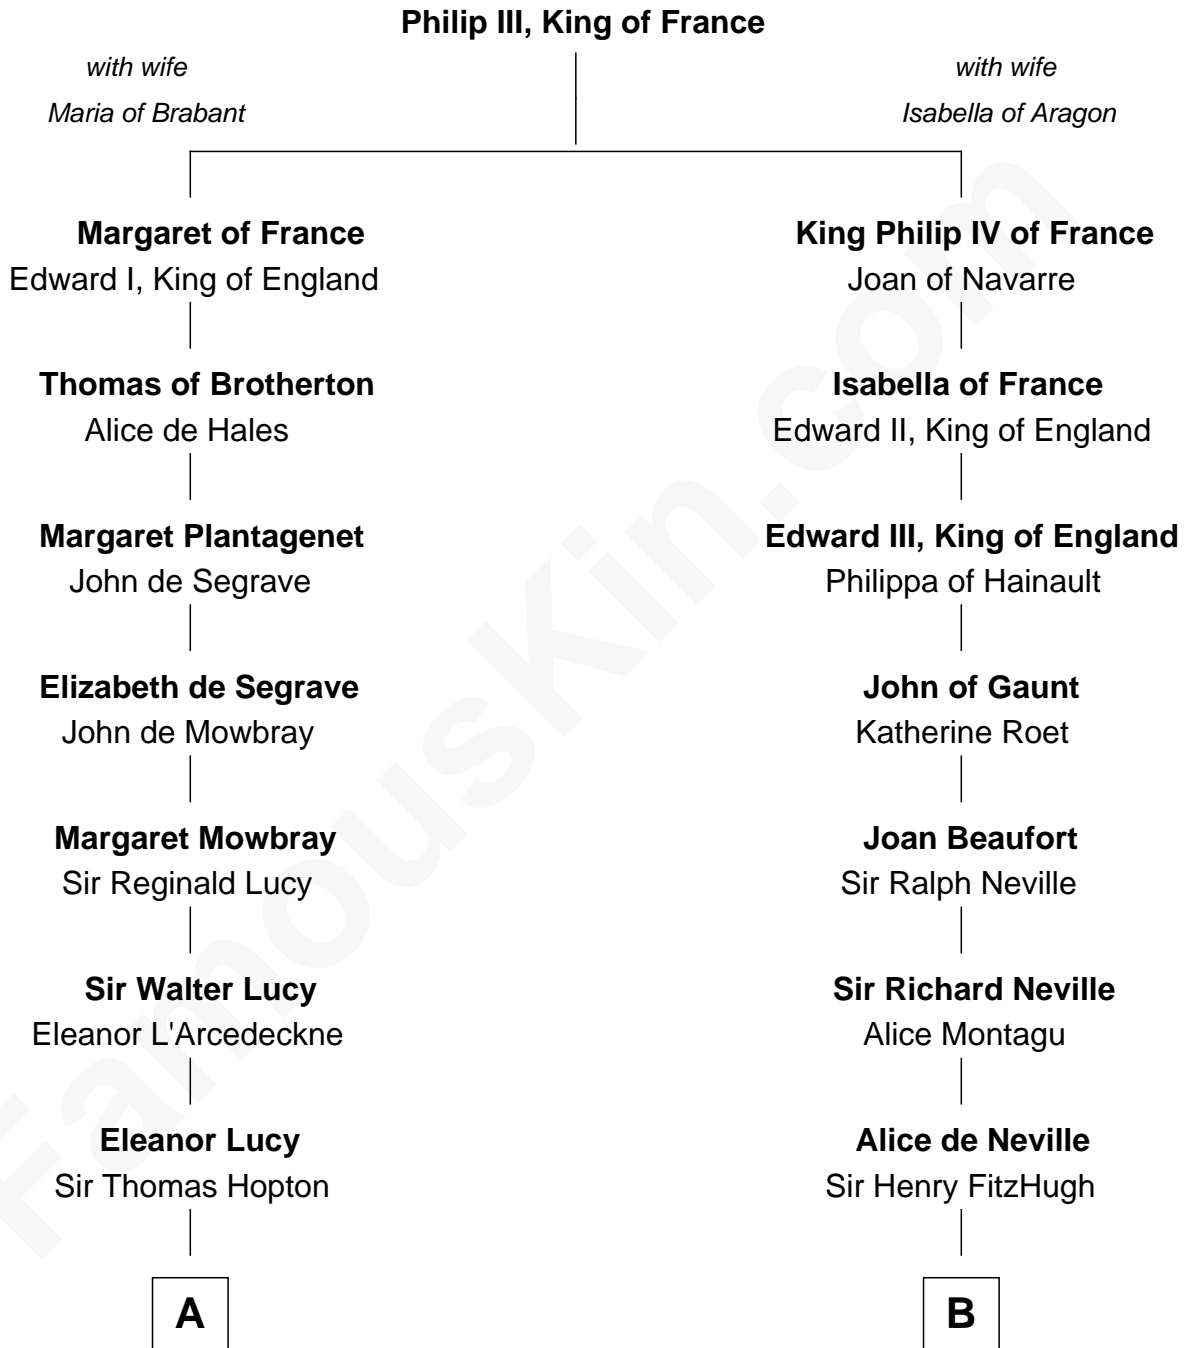

FamousKin.com

Relationship Chart of

Grover Cleveland

22nd and 24th U.S. President

9th cousin 12 times removed of

Catherine Parr

6th Wife of King Henry VIII

C

James Hyde
Sarah Marshall

Abiah Hyde
Aaron Cleveland

William Cleveland
Margaret Falley

Rev. Richard Falley Cleveland
Ann Neal

Grover Cleveland
22nd and 24th U.S. President

FamousKin.com