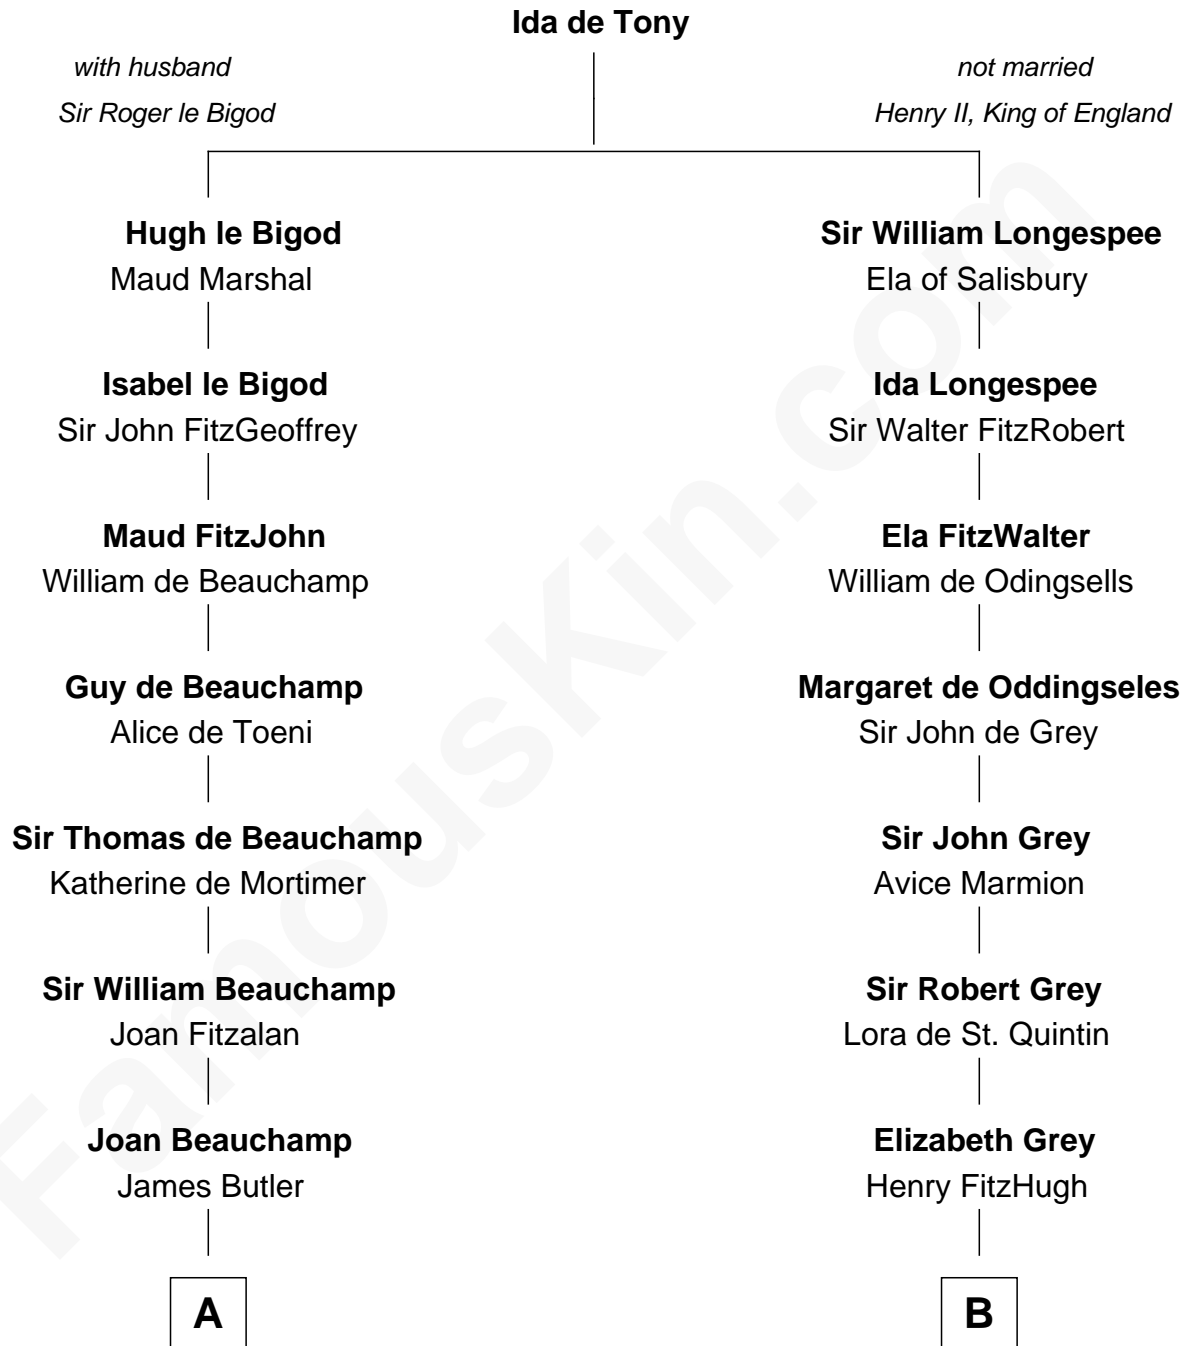

## Relationship Chart of

### Grover Cleveland

22nd and 24th U.S. President

11th cousin 10 times removed of

**Catherine Parr**

6th Wife of King Henry VIII

**C**

James Hyde  
Sarah Marshall

Abiah Hyde  
Aaron Cleveland