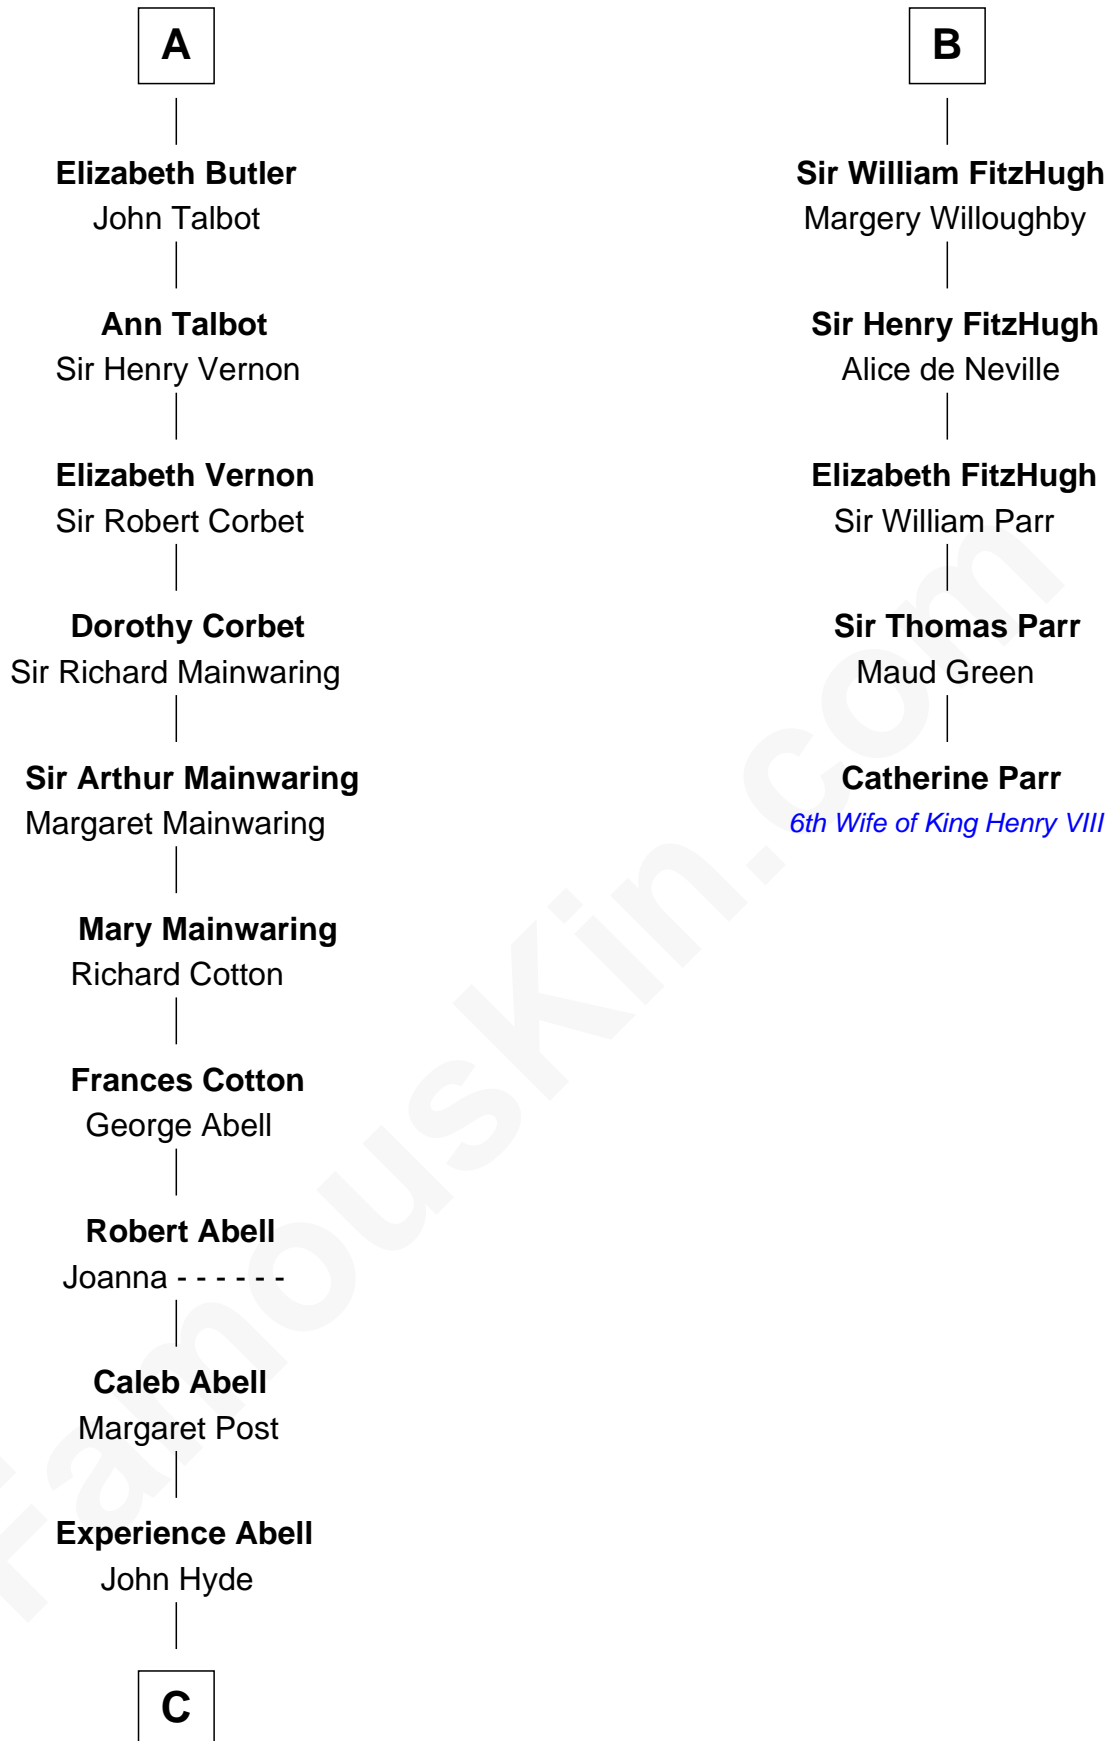

## Relationship Chart of

### Grover Cleveland

22nd and 24th U.S. President

11th cousin 10 times removed of

**Catherine Parr**

6th Wife of King Henry VIII

**C**

James Hyde  
Sarah Marshall

Abiah Hyde  
Aaron Cleveland

William Cleveland  
Margaret Falley

Rev. Richard Falley Cleveland  
Ann Neal

Grover Cleveland  
*22nd and 24th U.S. President*

FamousKin.com