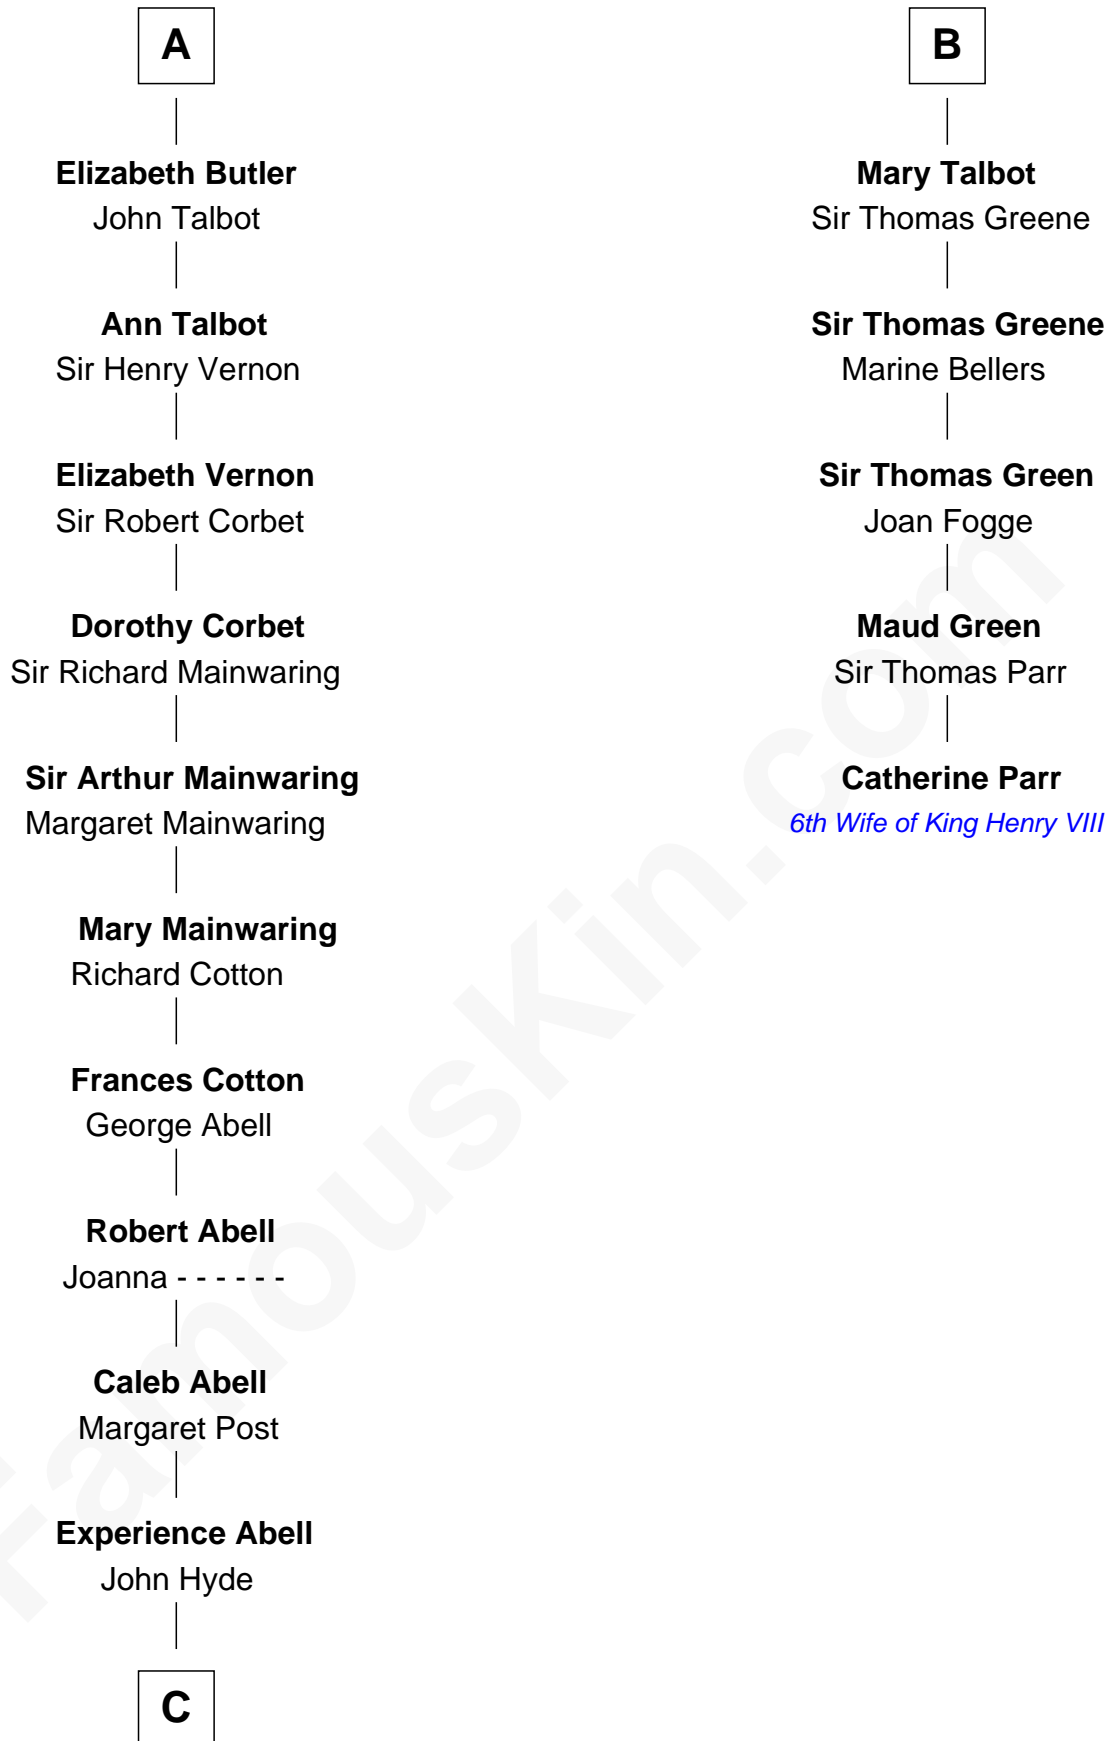

FamousKin.com

Relationship Chart of

Grover Cleveland

22nd and 24th U.S. President

11th cousin 10 times removed of

Catherine Parr

6th Wife of King Henry VIII

Piers de Lutegareshale

Maud de Mandeville

C

James Hyde
Sarah Marshall

Abiah Hyde
Aaron Cleveland

William Cleveland
Margaret Falley

Rev. Richard Falley Cleveland
Ann Neal

Grover Cleveland
22nd and 24th U.S. President

FamousKin.com