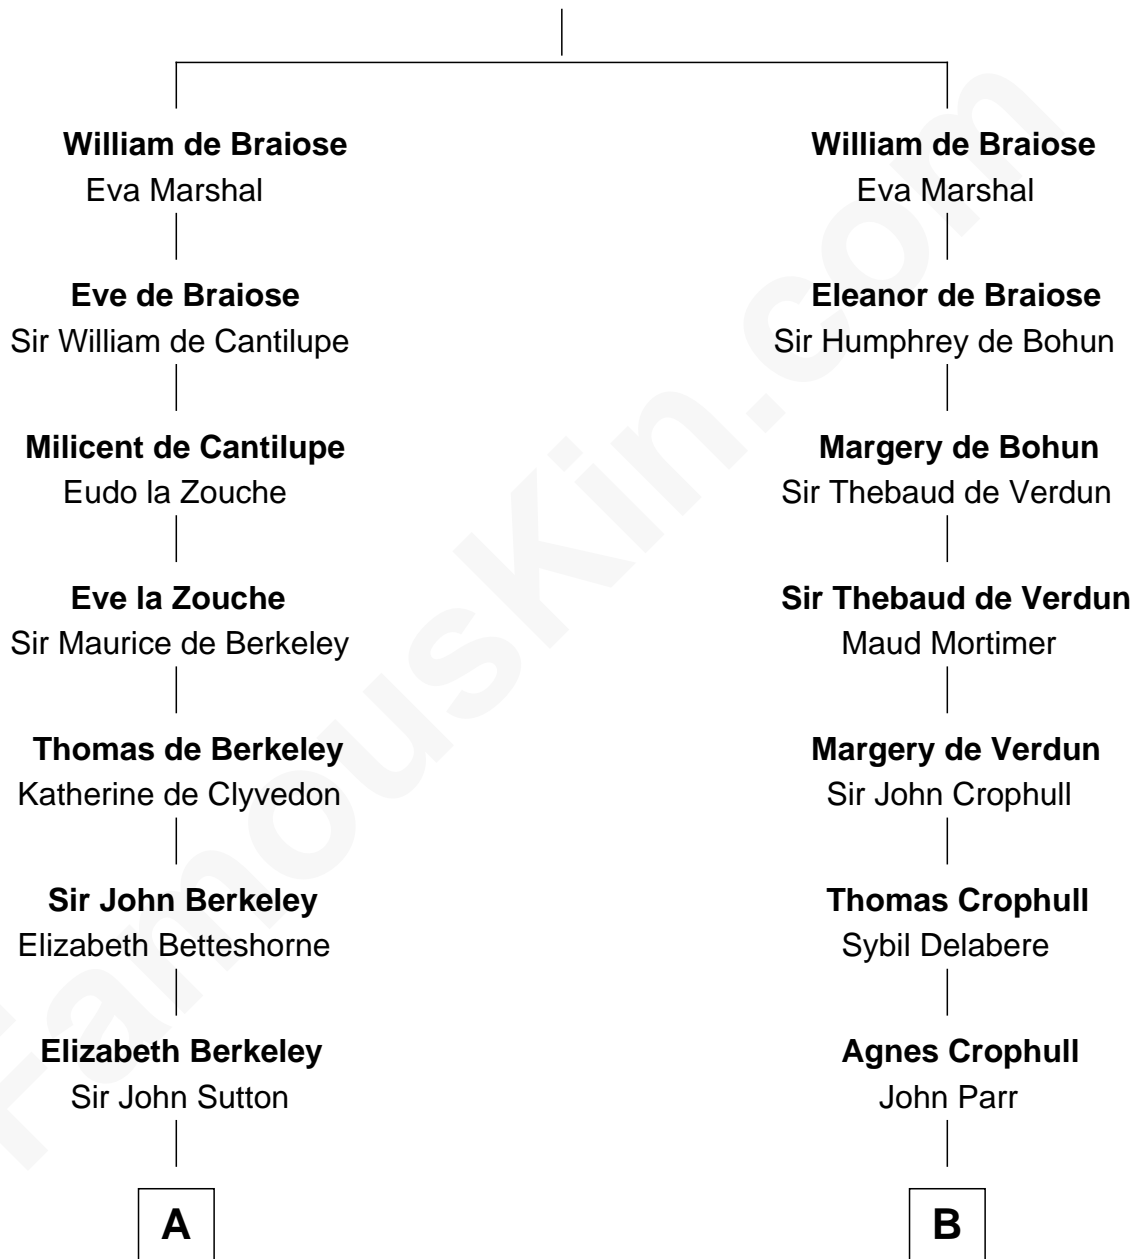

FamousKin.com

Relationship Chart of

Grover Cleveland

22nd and 24th U.S. President

10th cousin 9 times removed of

Catherine Parr

6th Wife of King Henry VIII

Reginald de Braiose

C

—
William Cleveland

Margaret Falley

—
Rev. Richard Falley Cleveland

Ann Neal

—
Grover Cleveland

22nd and 24th U.S. President

FamousKin.com