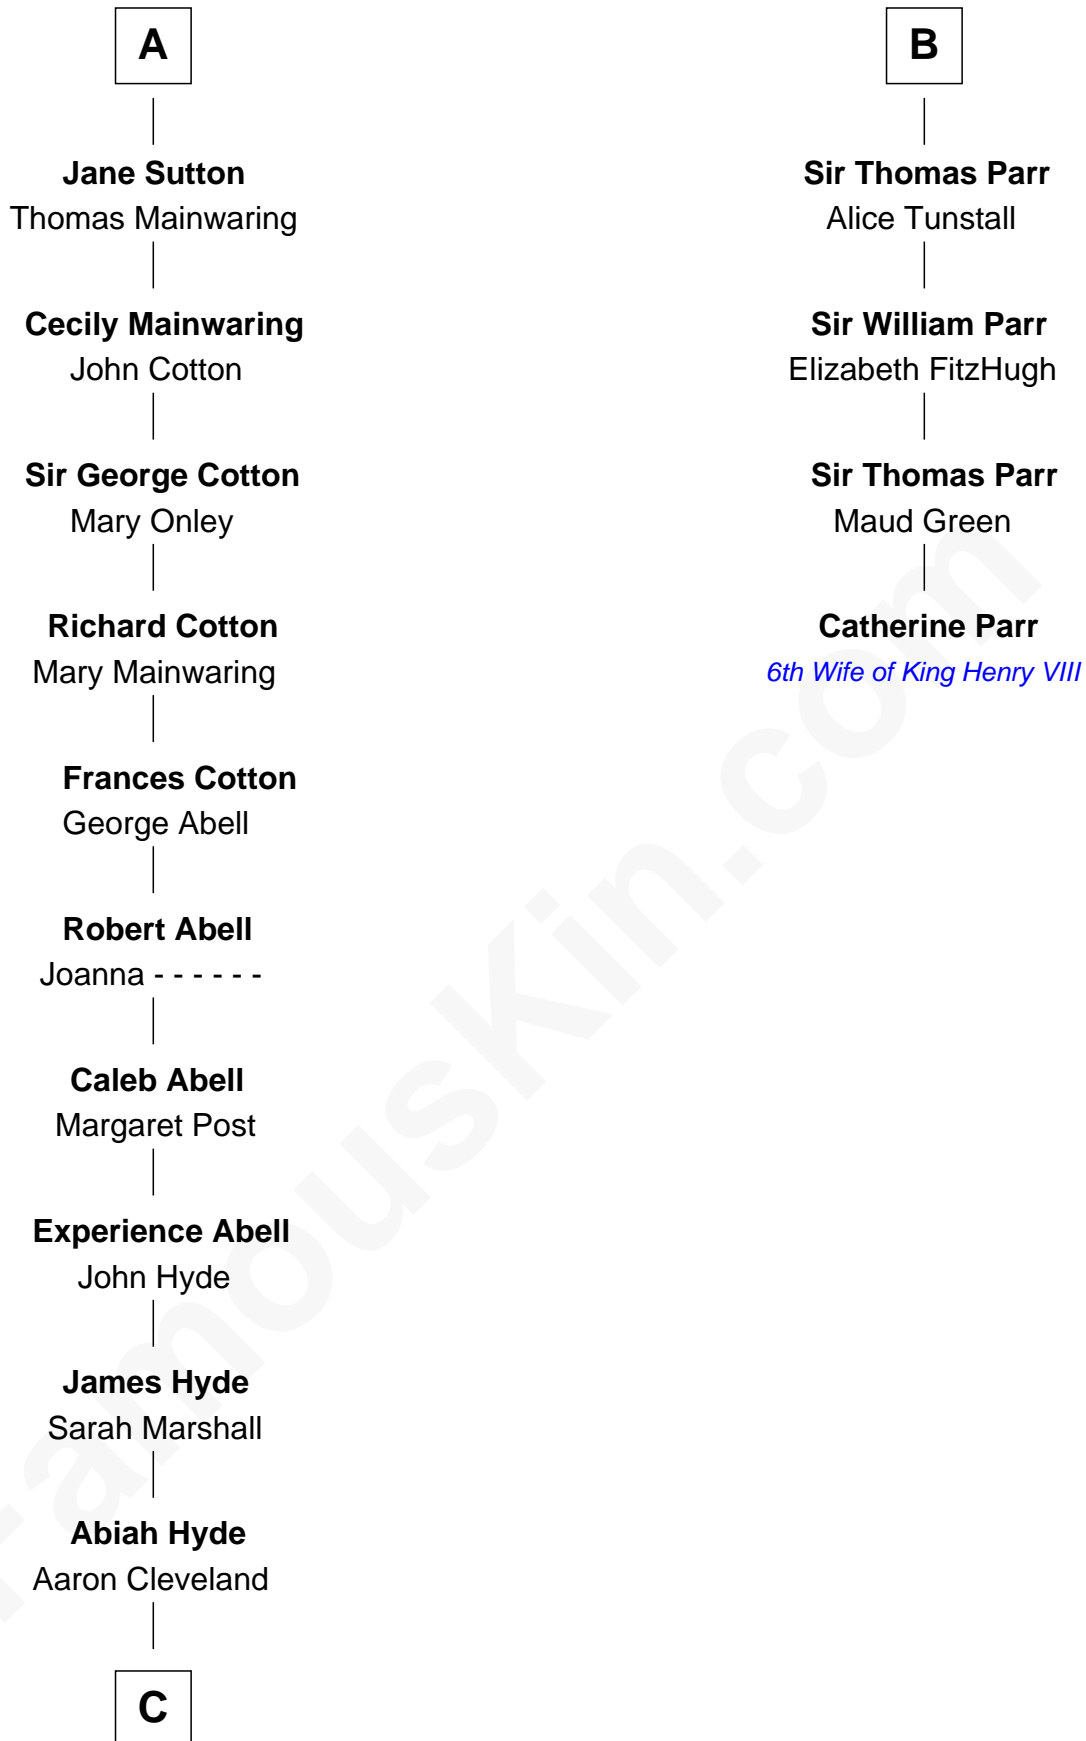

## Relationship Chart of

### Grover Cleveland

22nd and 24th U.S. President

10th cousin 9 times removed of

**Catherine Parr**

6th Wife of King Henry VIII

**Sir William Marshal**

Isabel de Clare

**C**