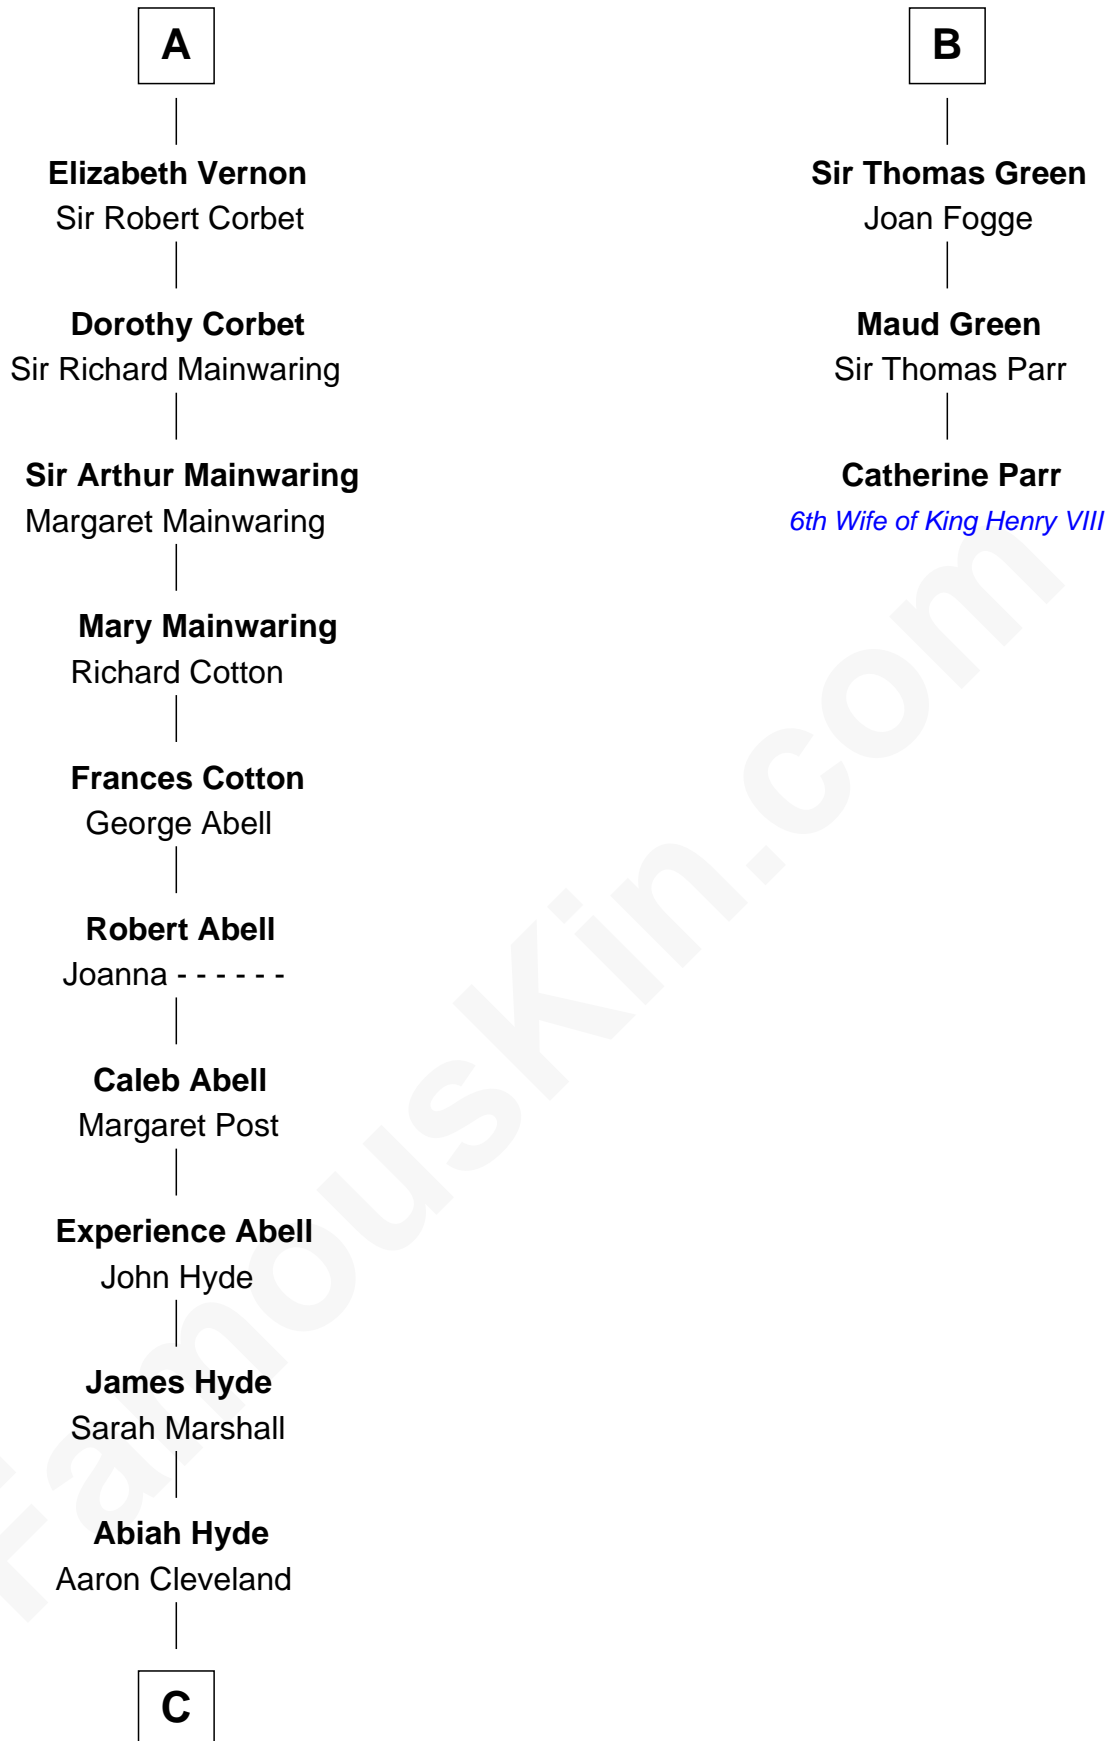

FamousKin.com

Relationship Chart of

Grover Cleveland

22nd and 24th U.S. President

9th cousin 10 times removed of

Catherine Parr

6th Wife of King Henry VIII

FamousKin.com