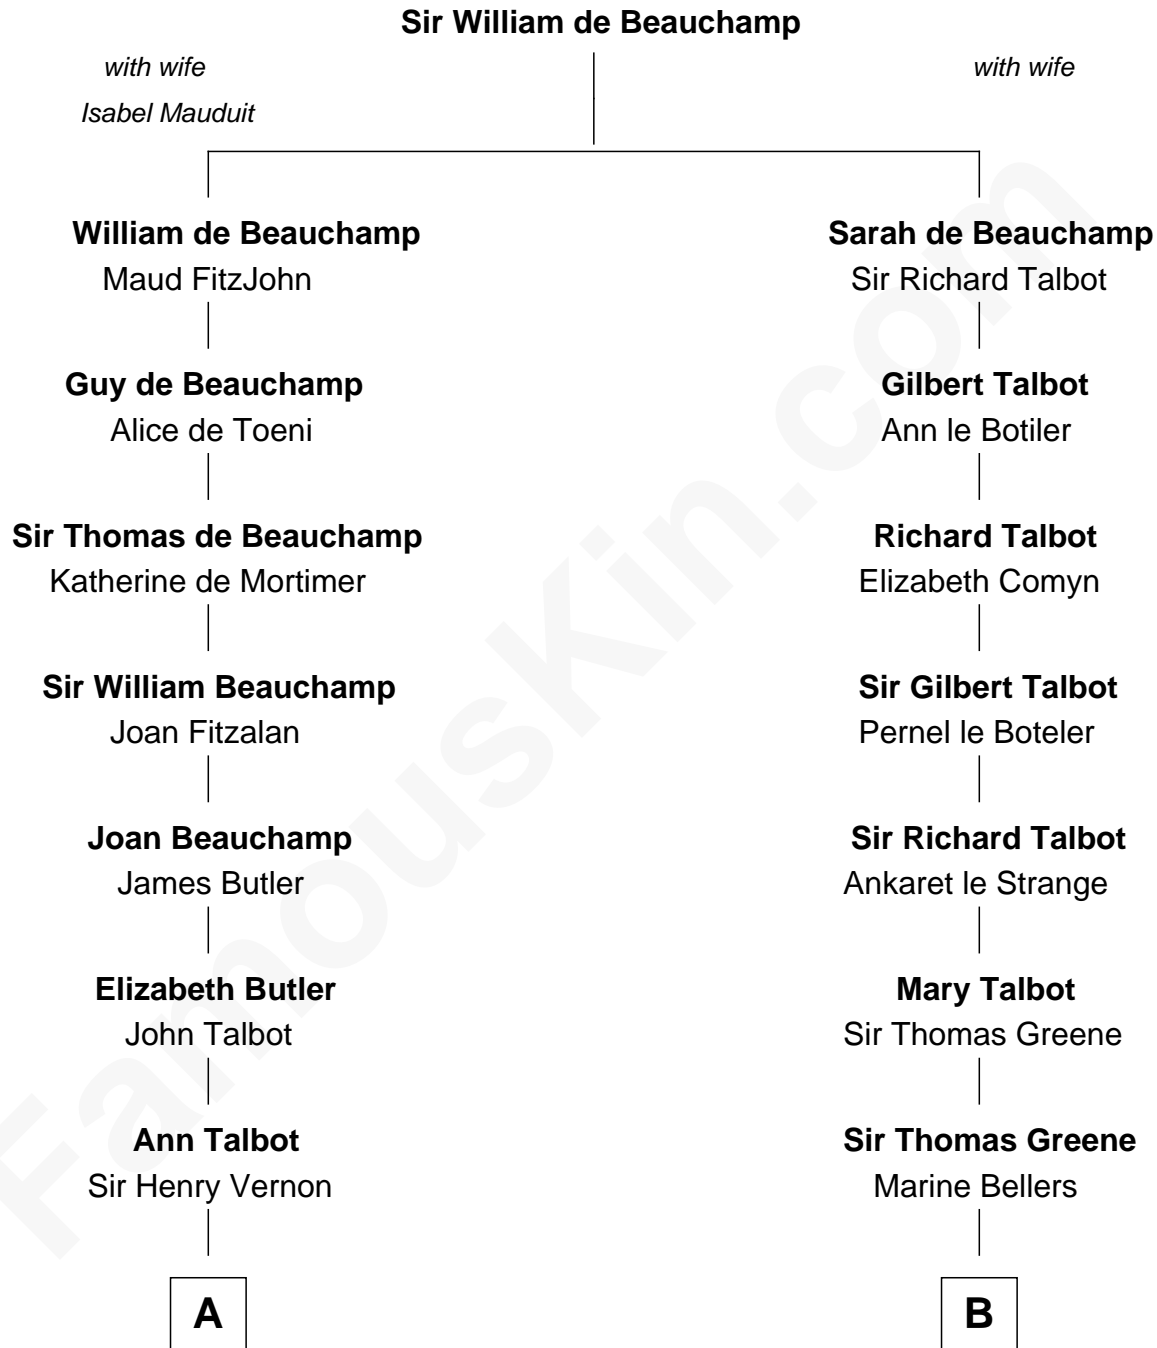

FamousKin.com

Relationship Chart of

Grover Cleveland

22nd and 24th U.S. President

9th cousin 10 times removed of

Catherine Parr

6th Wife of King Henry VIII

FamousKin.com