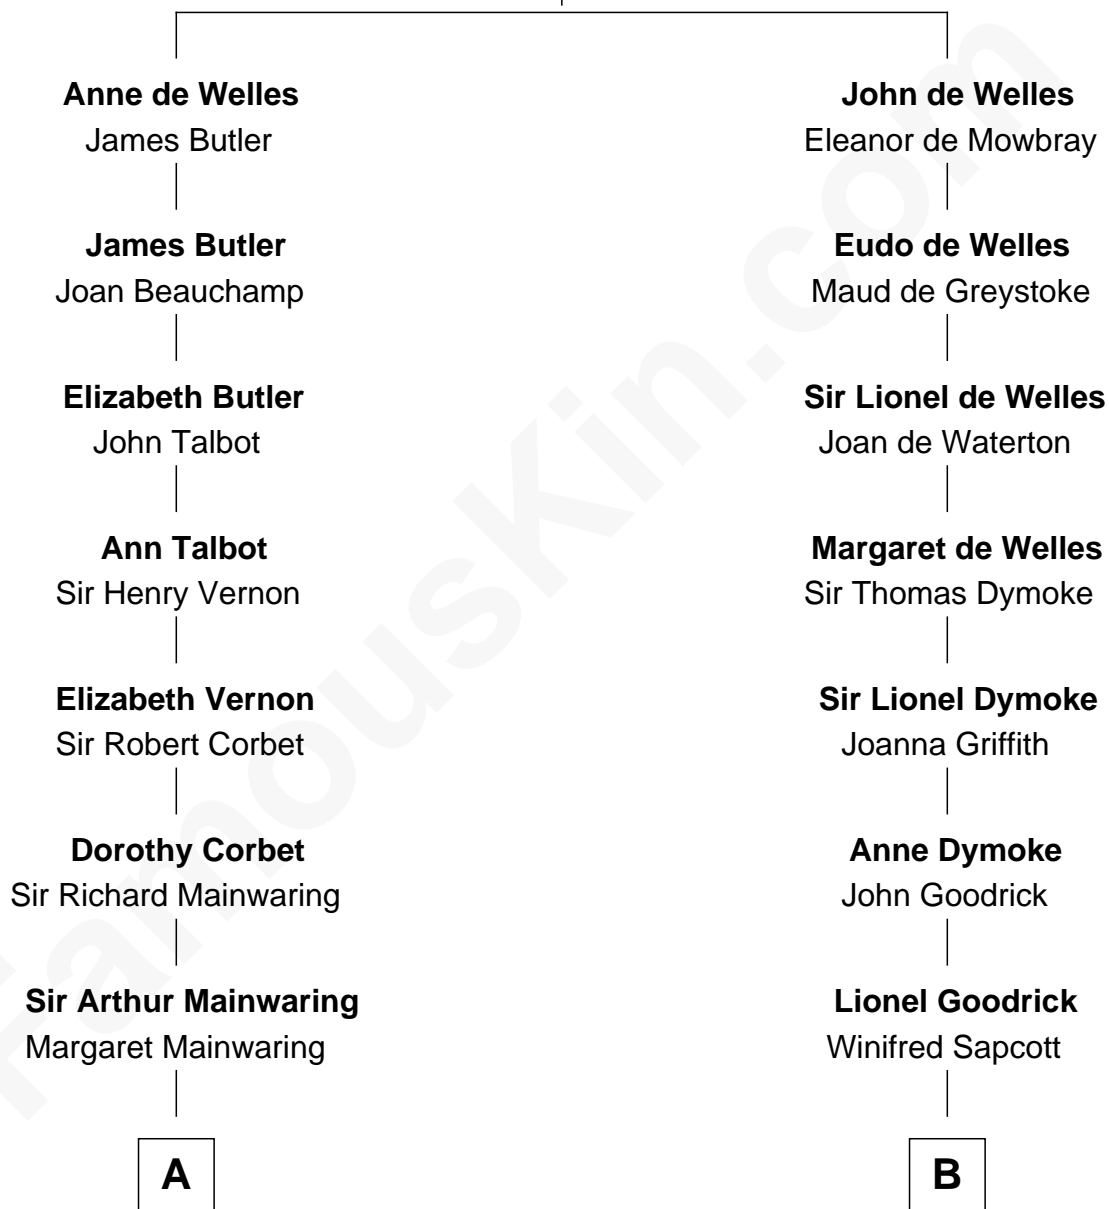

FamousKin.com

Relationship Chart of

Grover Cleveland

22nd and 24th U.S. President

16th cousin 3 times removed of

Lucille Ball

TV Actress - "I Love Lucy"

John de Welles

Maud de Roos

C

Nellie Rebecca Durrell

Jasper Clinton Ball

Henry Durrell Ball

Desiree Evelyn Hunt

Lucille Ball

TV Actress - "I Love Lucy"