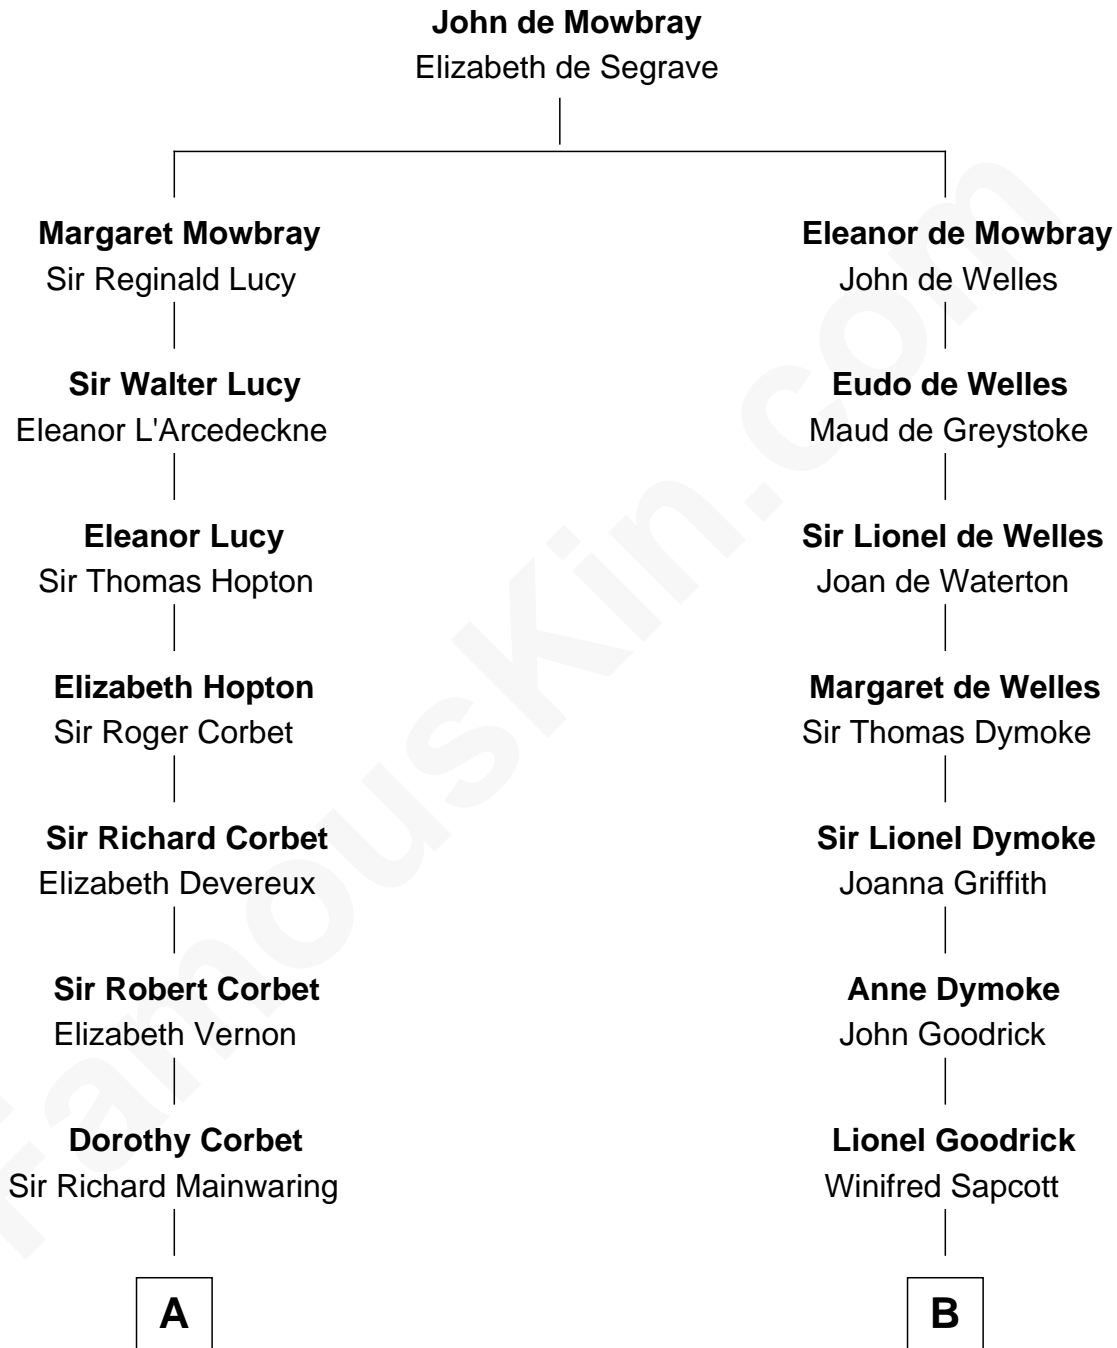

FamousKin.com

Relationship Chart of

Grover Cleveland

22nd and 24th U.S. President

17th cousin 2 times removed of

Lucille Ball

TV Actress - "I Love Lucy"

C

Nellie Rebecca Durrell

Jasper Clinton Ball

Henry Durrell Ball

Desiree Evelyn Hunt

Lucille Ball

TV Actress - "I Love Lucy"

FamousKin.com