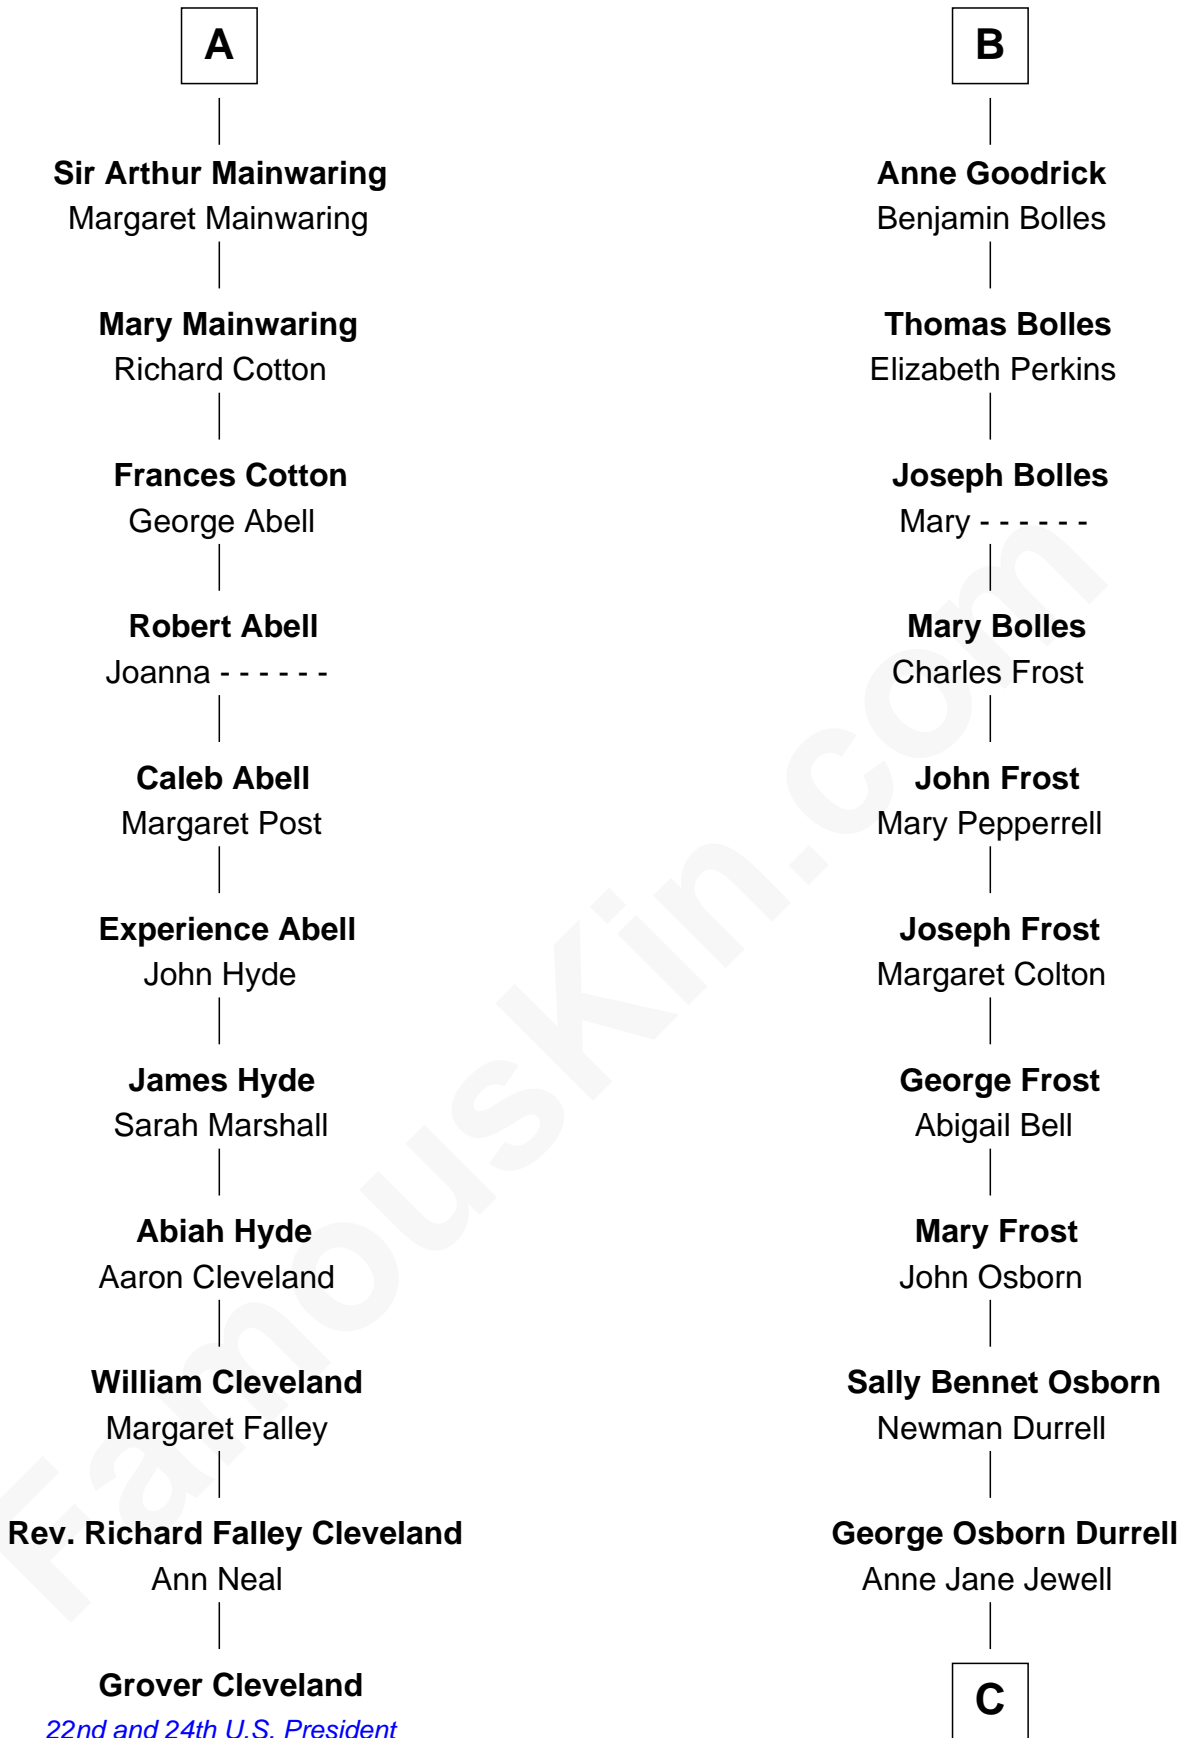

FamousKin.com

Relationship Chart of

Grover Cleveland

22nd and 24th U.S. President

17th cousin 2 times removed of

Lucille Ball

TV Actress - "I Love Lucy"

C

Nellie Rebecca Durrell

Jasper Clinton Ball

Henry Durrell Ball

Desiree Evelyn Hunt

Lucille Ball

TV Actress - "I Love Lucy"

FamousKin.com