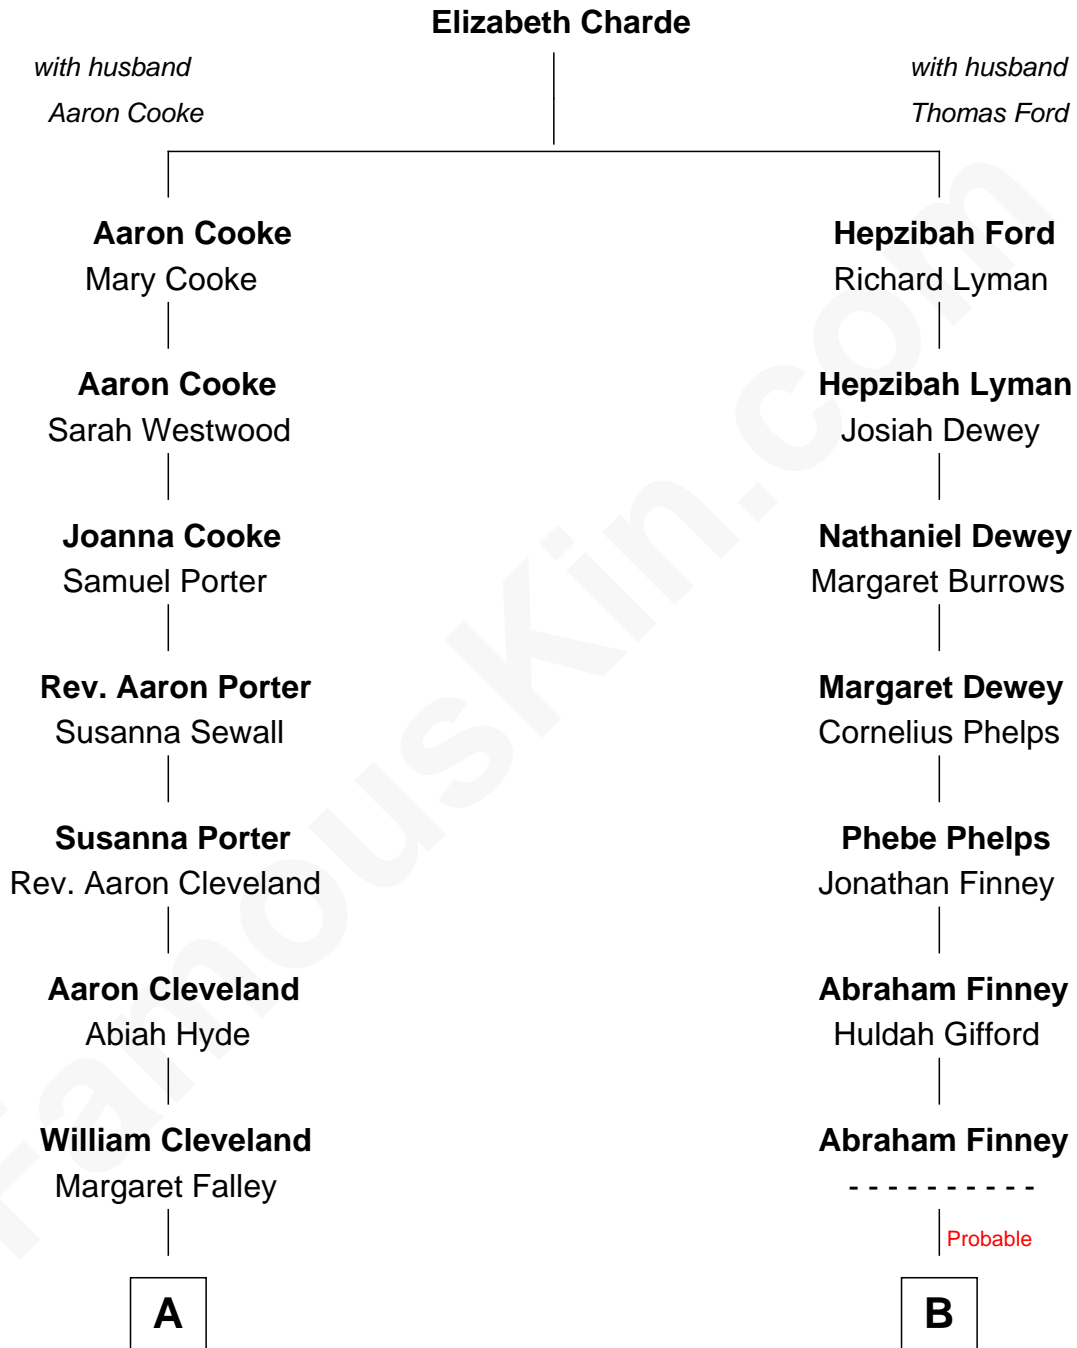

FamousKin.com

Relationship Chart of

Grover Cleveland

22nd and 24th U.S. President

8th cousin 3 times removed of

Dennis Wilson

Co-Founder of The Beach Boys

A

Rev. Richard Falley Cleveland

Ann Neal

Grover Cleveland

22nd and 24th U.S. President

B

Eli Barnum Finney

Ellen Celia Coughlin

Albert H. Finney