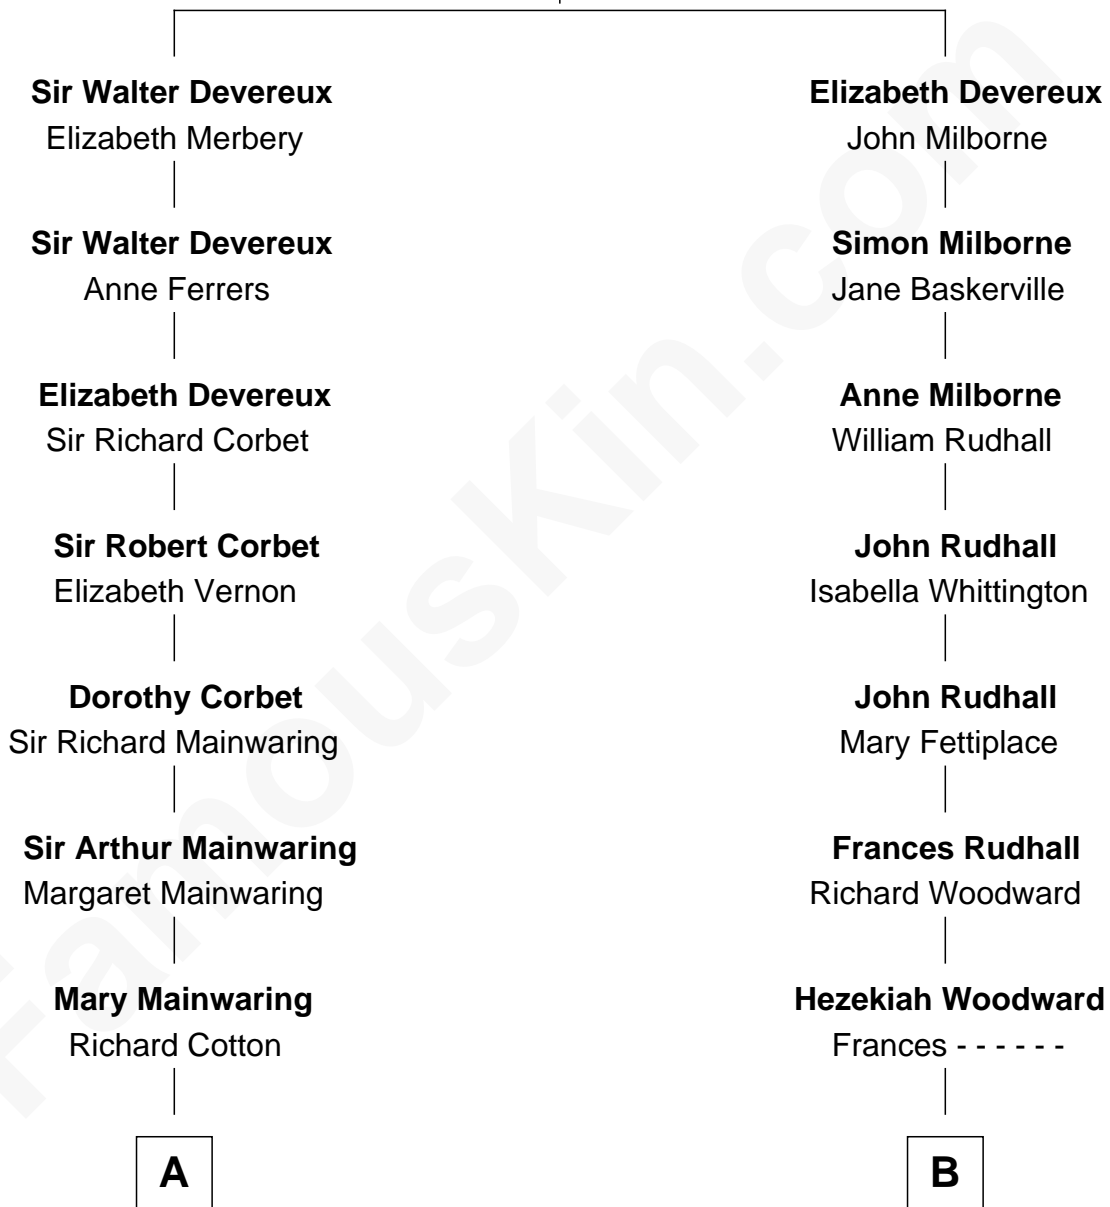

FamousKin.com

Relationship Chart of

Grover Cleveland

22nd and 24th U.S. President

15th cousin 4 times removed of

Carl Wilson

Co-Founder of The Beach Boys

Sir Walter Devereux

Elizabeth Bromwich

C

—
William Coral Wilson

Edith Sophia Sthole

—
Murray Gage Wilson

Audree Neva Korthof

—
Carl Wilson

Co-Founder of The Beach Boys