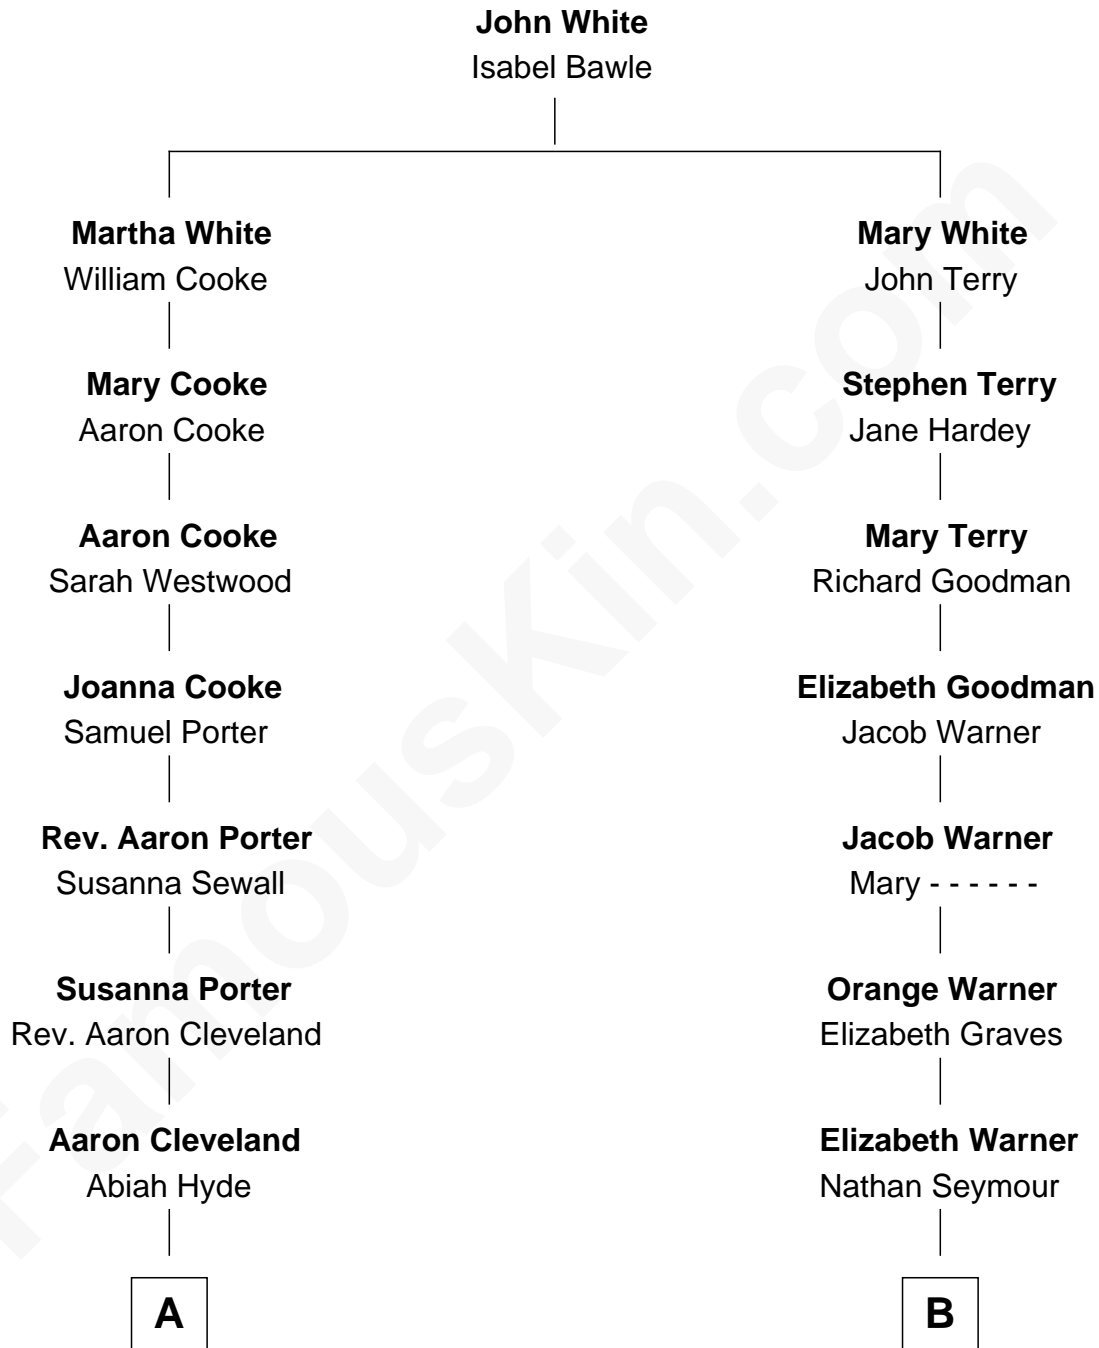

FamousKin.com

Relationship Chart of

Grover Cleveland

22nd and 24th U.S. President

8th cousin 1 time removed of

General Joseph Hooker

Union Army - U.S. Civil War

FamousKin.com