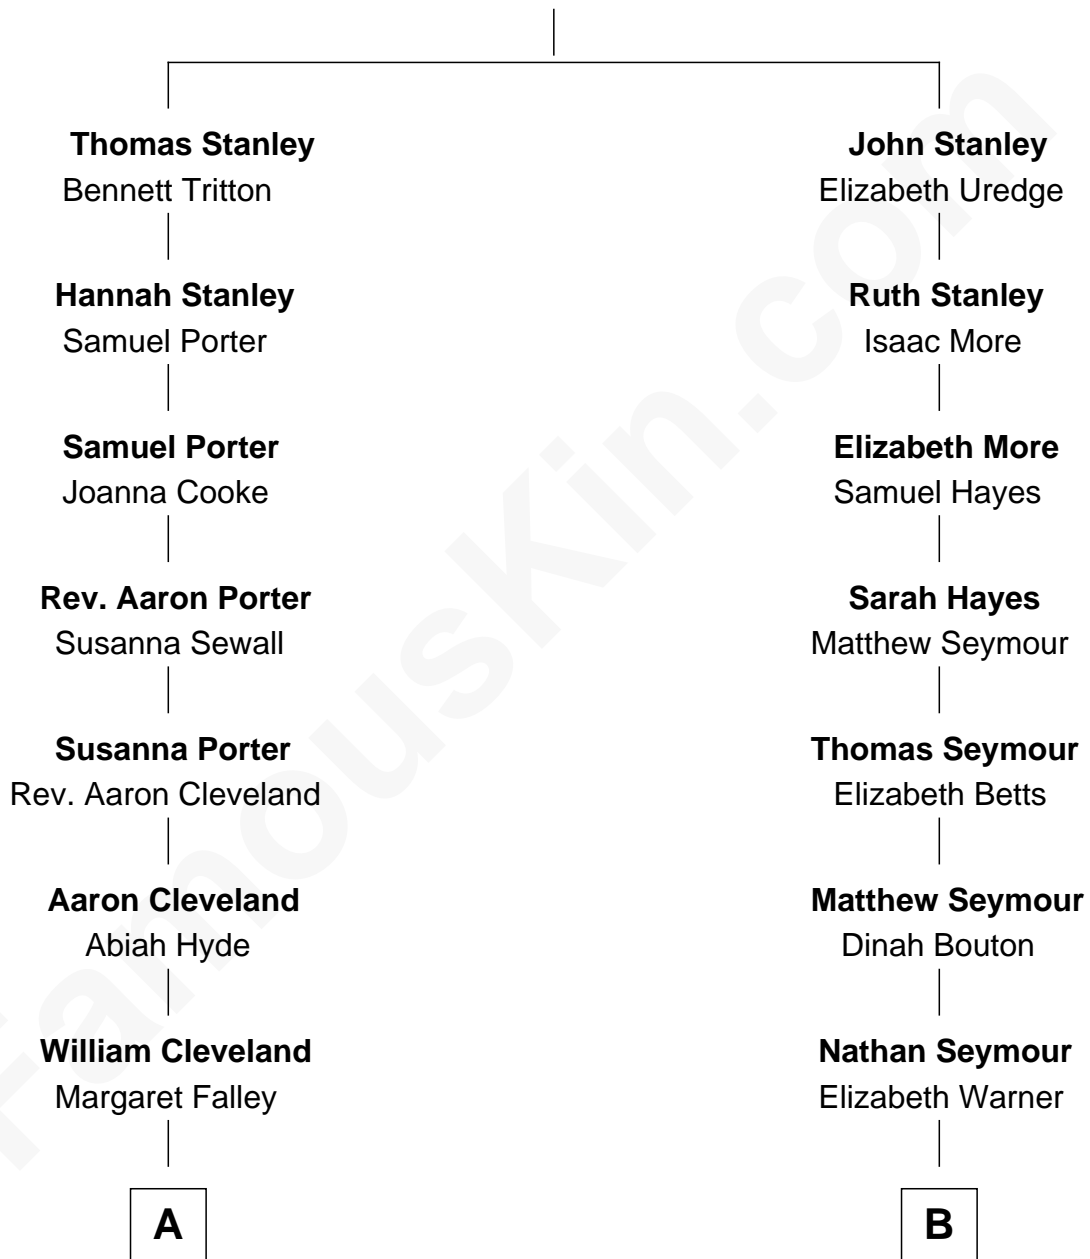

FamousKin.com

Relationship Chart of

Grover Cleveland

22nd and 24th U.S. President

8th cousin of

General Joseph Hooker

Union Army - U.S. Civil War

Robert Stanley

FamousKin.com