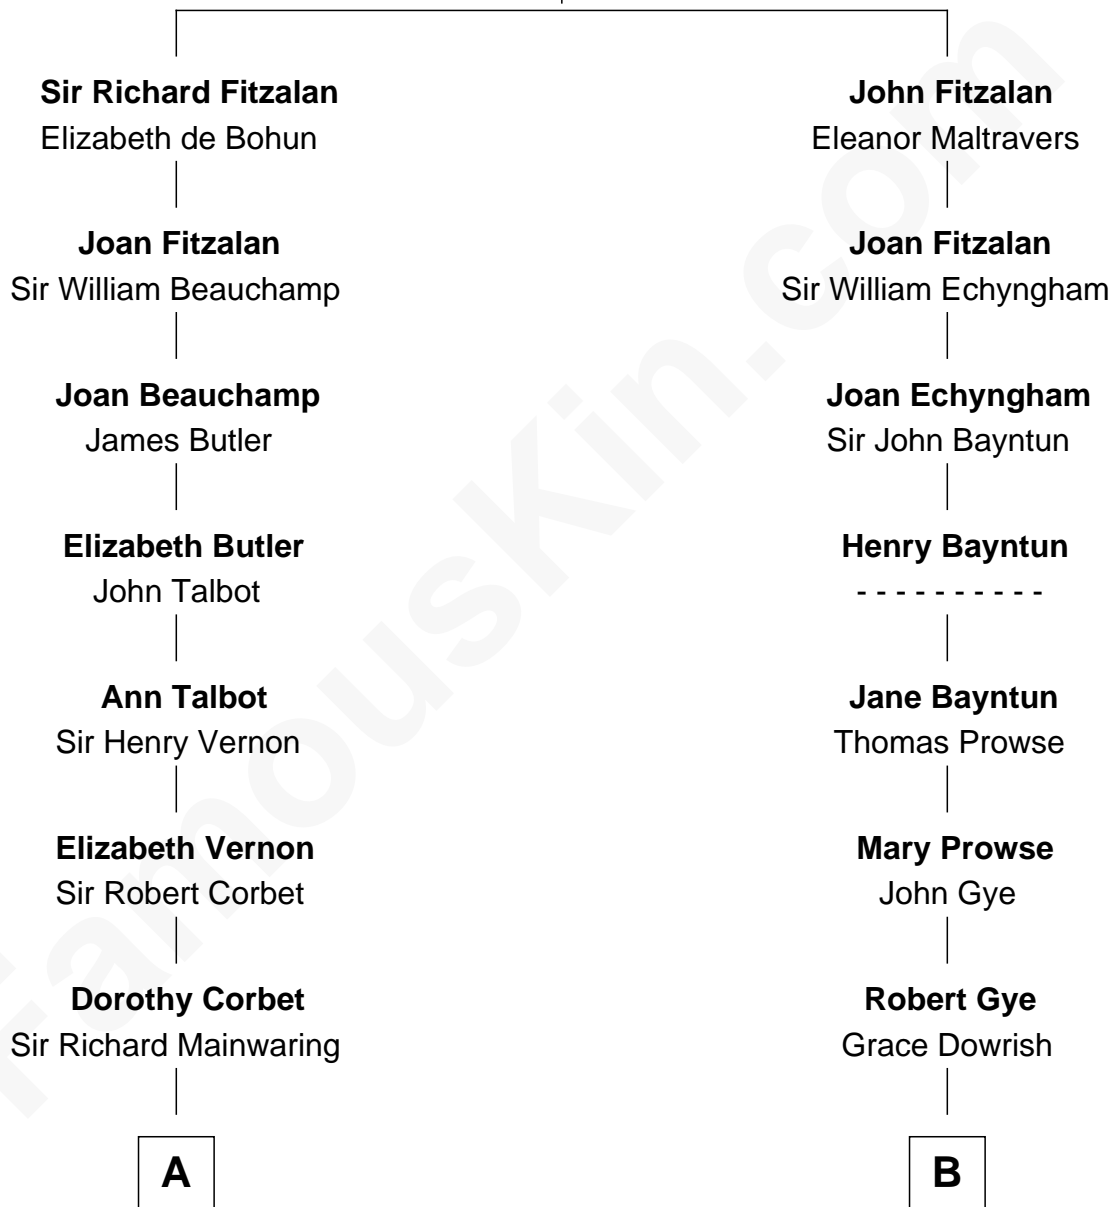

FamousKin.com

Relationship Chart of

Grover Cleveland

22nd and 24th U.S. President

17th cousin 2 times removed of

Jeb Bush

43rd Governor of Florida

Richard Fitzalan
Eleanor Plantagenet

C

—
Marvin Pierce

Pauline Robinson

—
Barbara Pierce

George Herbert Walker Bush

—
Jeb Bush

43rd Governor of Florida

FamousKin.com