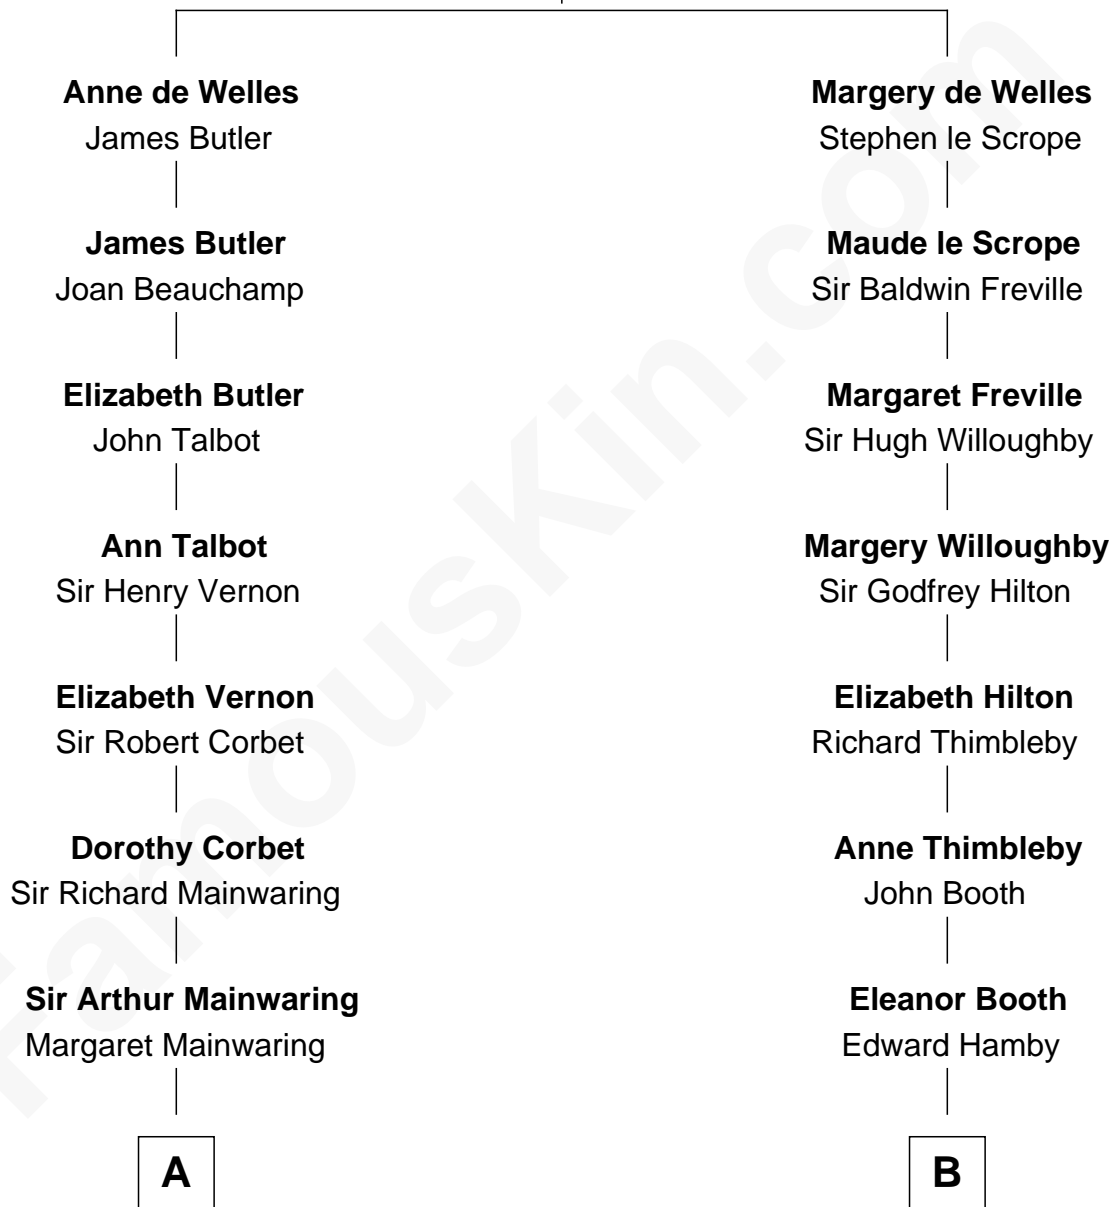

FamousKin.com

Relationship Chart of

Grover Cleveland

22nd and 24th U.S. President

16th cousin 5 times removed of

Jeb Bush

43rd Governor of Florida

John de Welles

Maud de Roos

C

Harriet Eleanor Fay
Rev. James Smith Bush

Samuel Prescott Bush
Flora Sheldon

Prescott Sheldon Bush
Dorothy Wear Walker

George Herbert Walker Bush
Barbara Pierce

Jeb Bush
43rd Governor of Florida