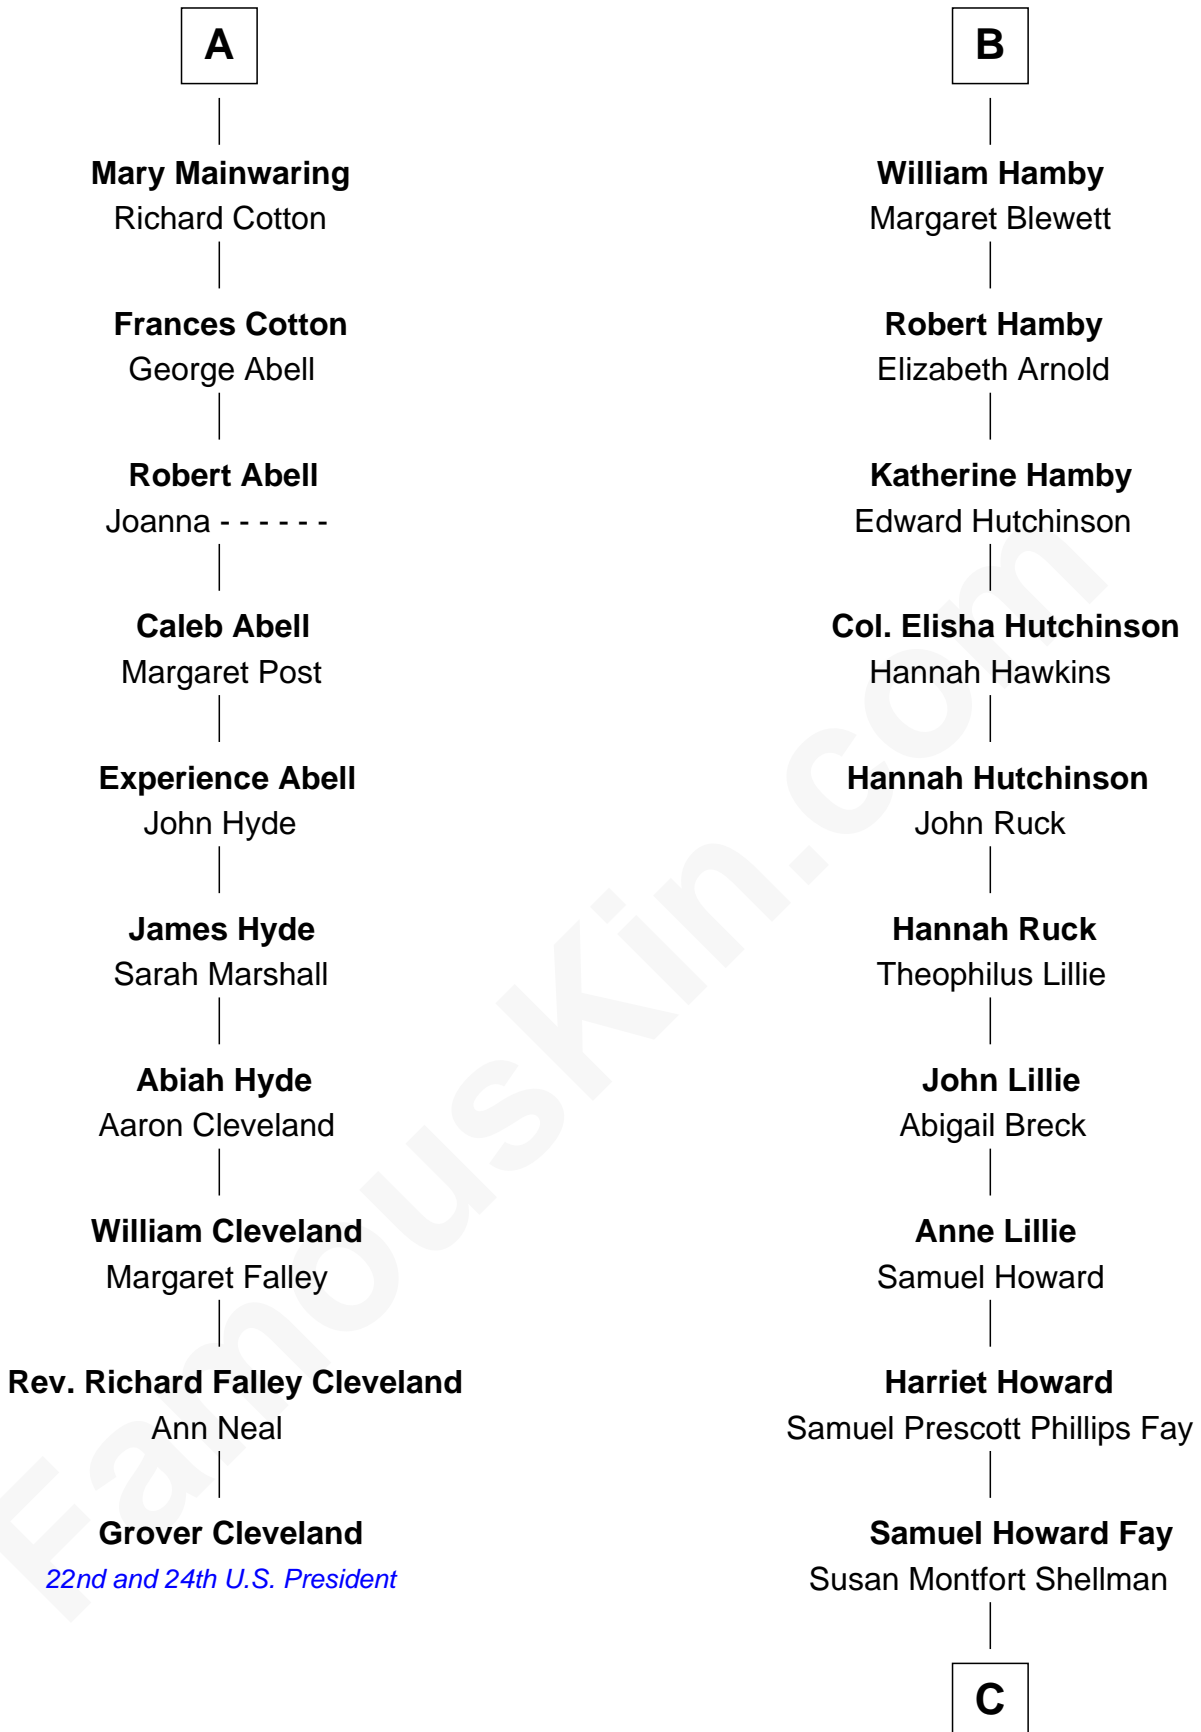

FamousKin.com

Relationship Chart of

Grover Cleveland

22nd and 24th U.S. President

16th cousin 5 times removed of

Jeb Bush

43rd Governor of Florida

John de Welles

Maud de Roos

C

Harriet Eleanor Fay
Rev. James Smith Bush

Samuel Prescott Bush
Flora Sheldon

Prescott Sheldon Bush
Dorothy Wear Walker

George Herbert Walker Bush
Barbara Pierce

Jeb Bush
43rd Governor of Florida