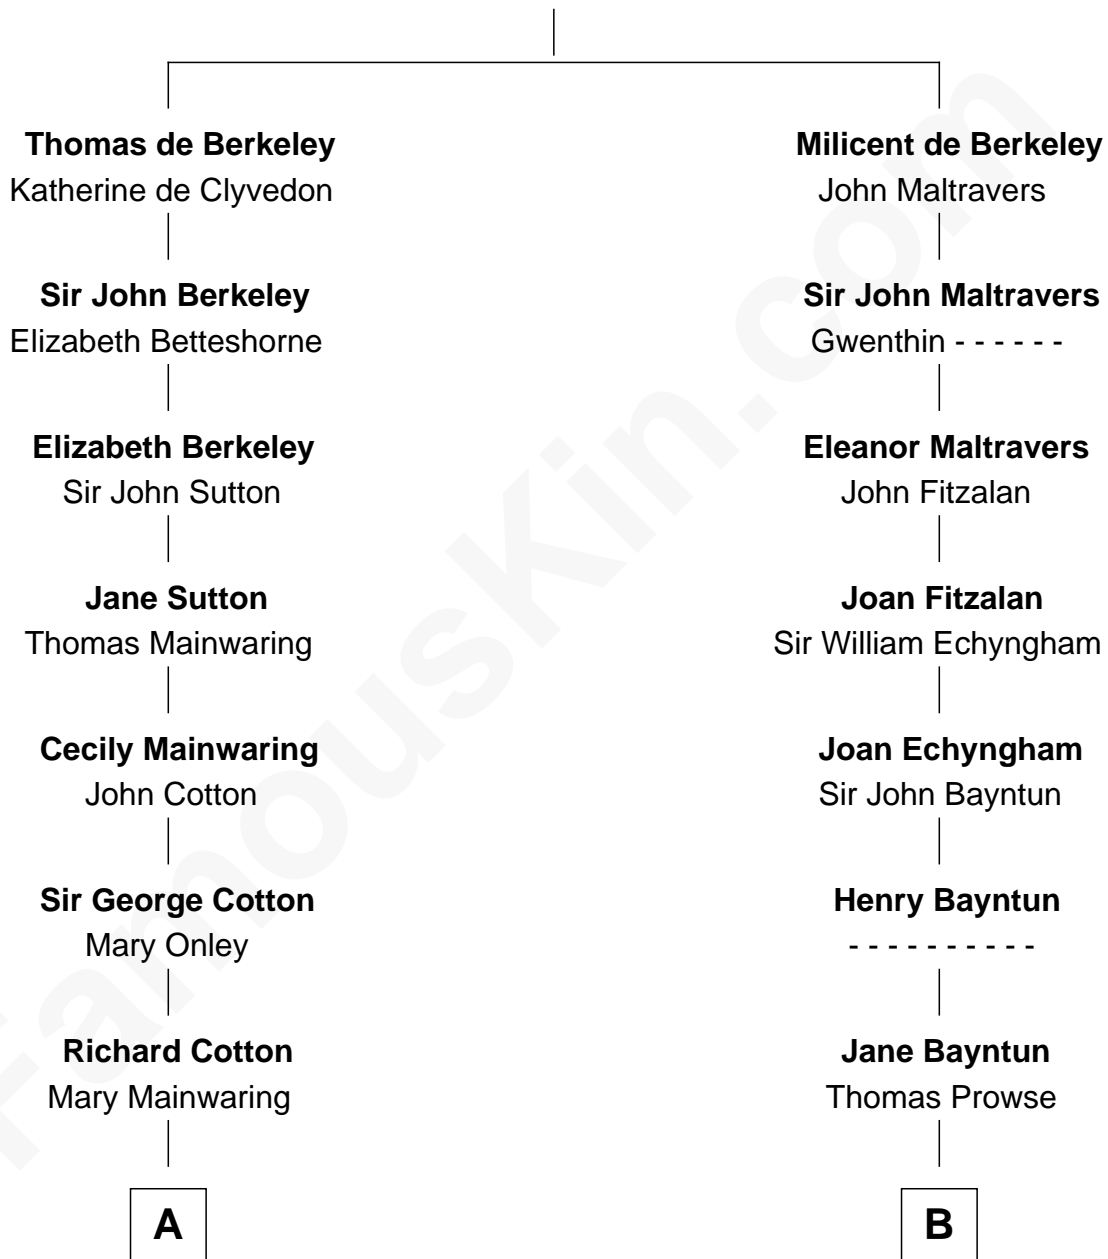

## Relationship Chart of

### Grover Cleveland

22nd and 24th U.S. President

15th cousin 6 times removed of

### Jeb Bush

43rd Governor of Florida

### Sir Maurice de Berkeley

Eve la Zouche

**C**

Jonas James Pierce

Kate Pritzel

Scott Pierce

Mabel Marvin

Marvin Pierce