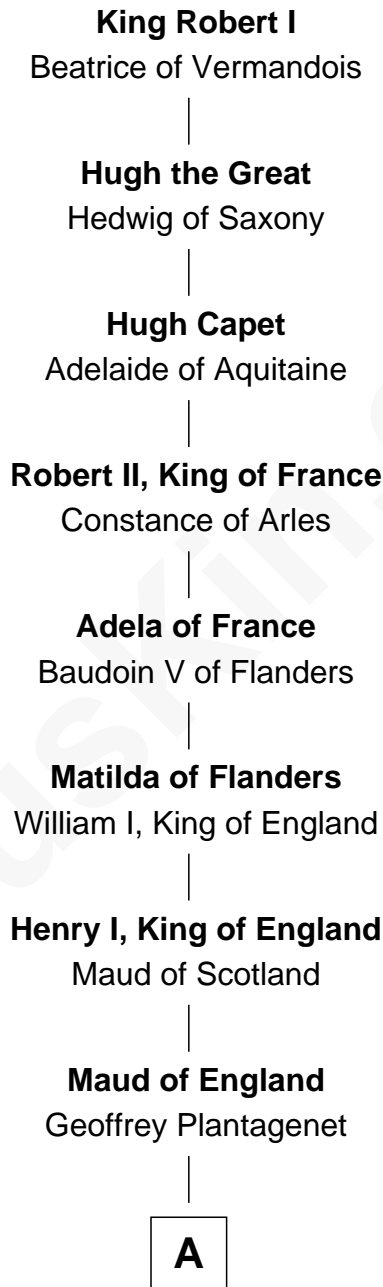

# FamousKin.com Relationship Chart of

**Grover Cleveland**

*22nd and 24th U.S. President*

**27th Great-grandson of**

**King Robert I**

*King of France*

**A**

**Henry II, King of England**

Eleanor of Aquitaine

**John, King of England**

----- De Warenne

**Sir Richard FitzRoy**

Rose de Dover

**Isabel de Dover**

Sir Maurice de Berkeley

**Sir Thomas de Berkeley**