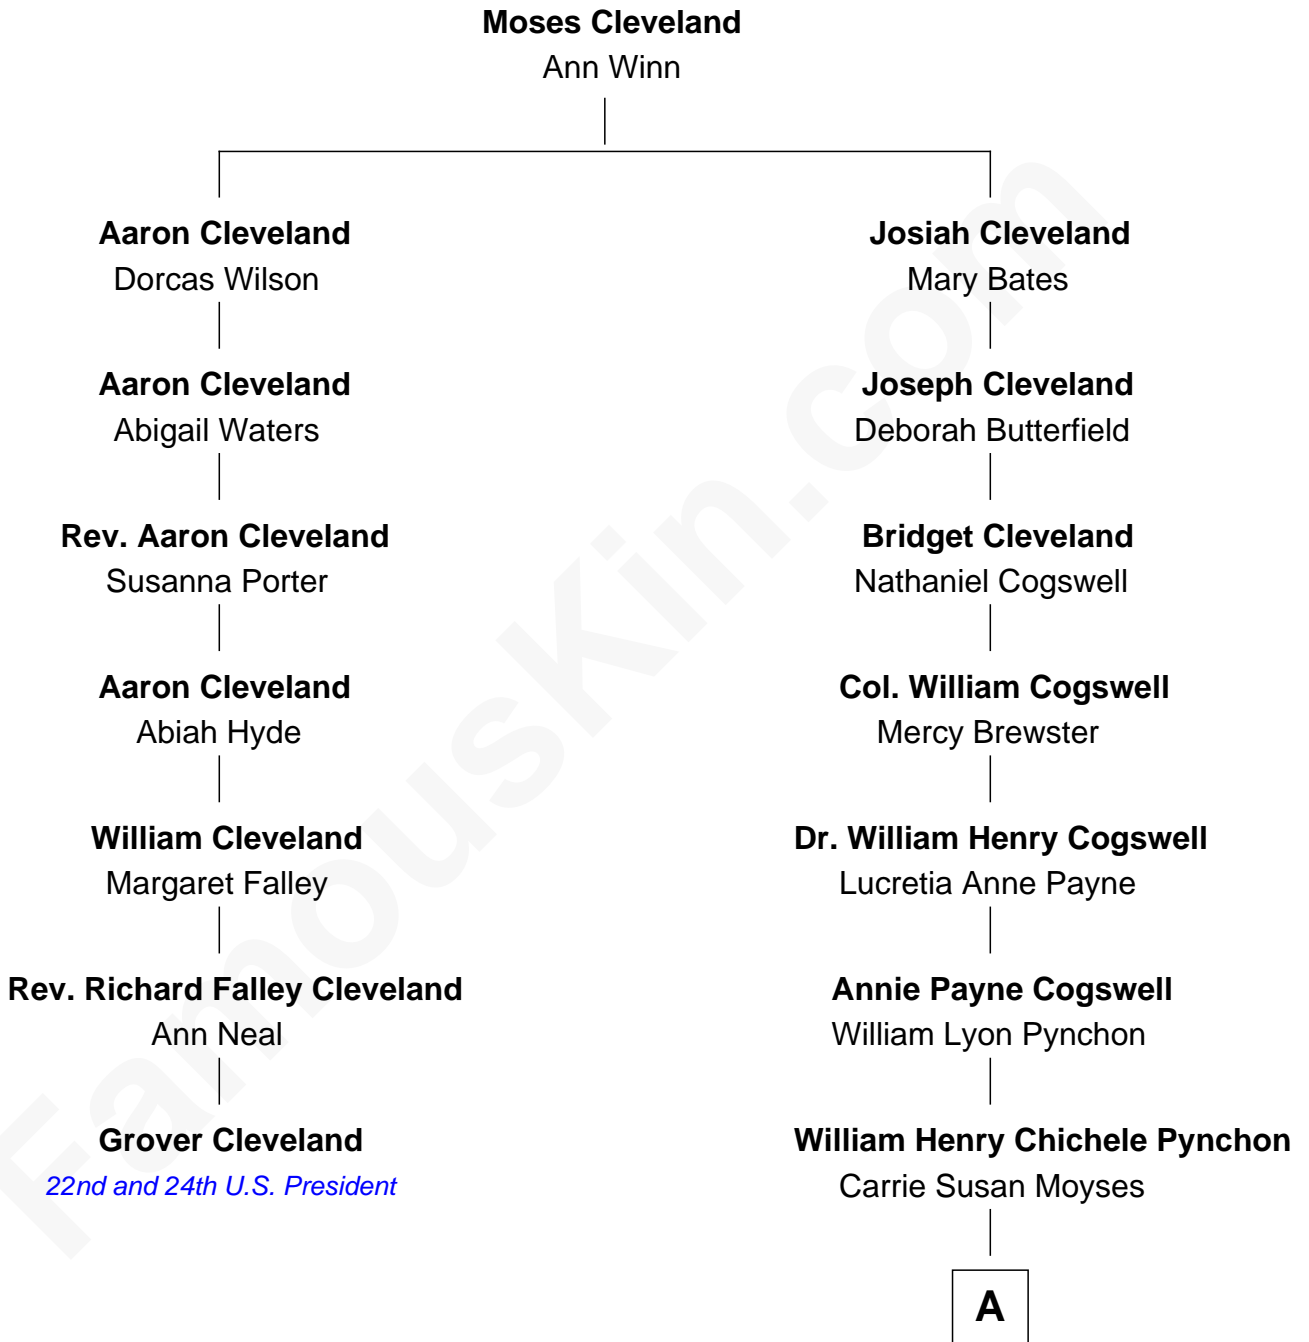

# FamousKin.com

## Relationship Chart of

### Grover Cleveland

*22nd and 24th U.S. President*

6th cousin 2 times removed of

**Thomas Pynchon**  
*American Novelist*

A

Thomas Ruggles Pynchon  
Catherine Frances Bennett

Thomas Pynchon  
*Novelist*

FamousKin.com