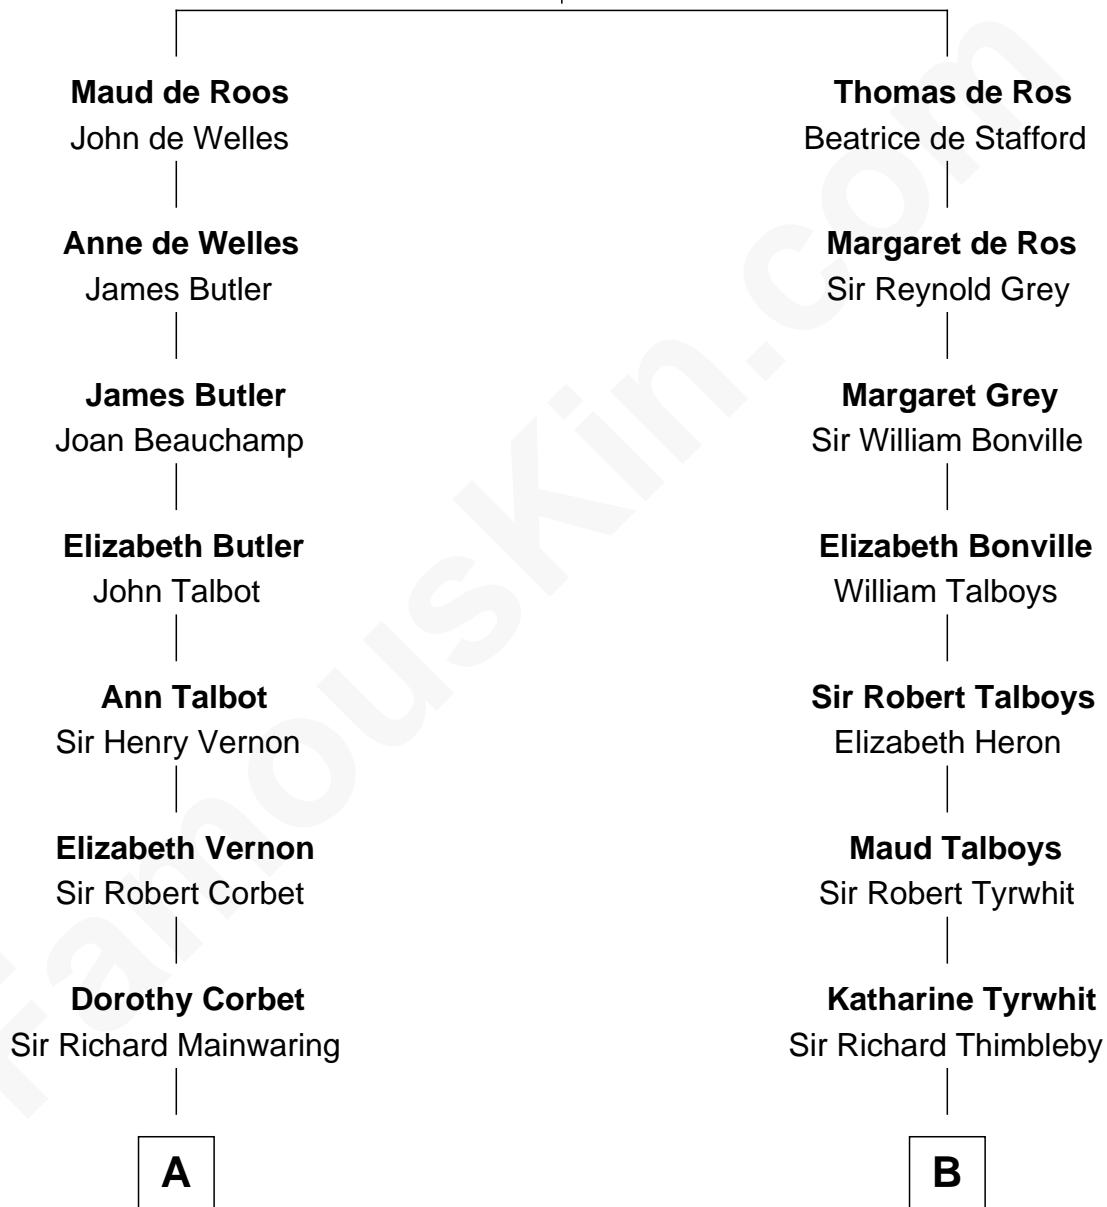

## Relationship Chart of

### Grover Cleveland

22nd and 24th U.S. President

17th cousin 2 times removed of

**Thomas Pynchon**  
American Novelist

**Sir William de Ros**  
Margery de Badlesmere

C

William Henry Chichele Pynchon

Carrie Susan Moyses