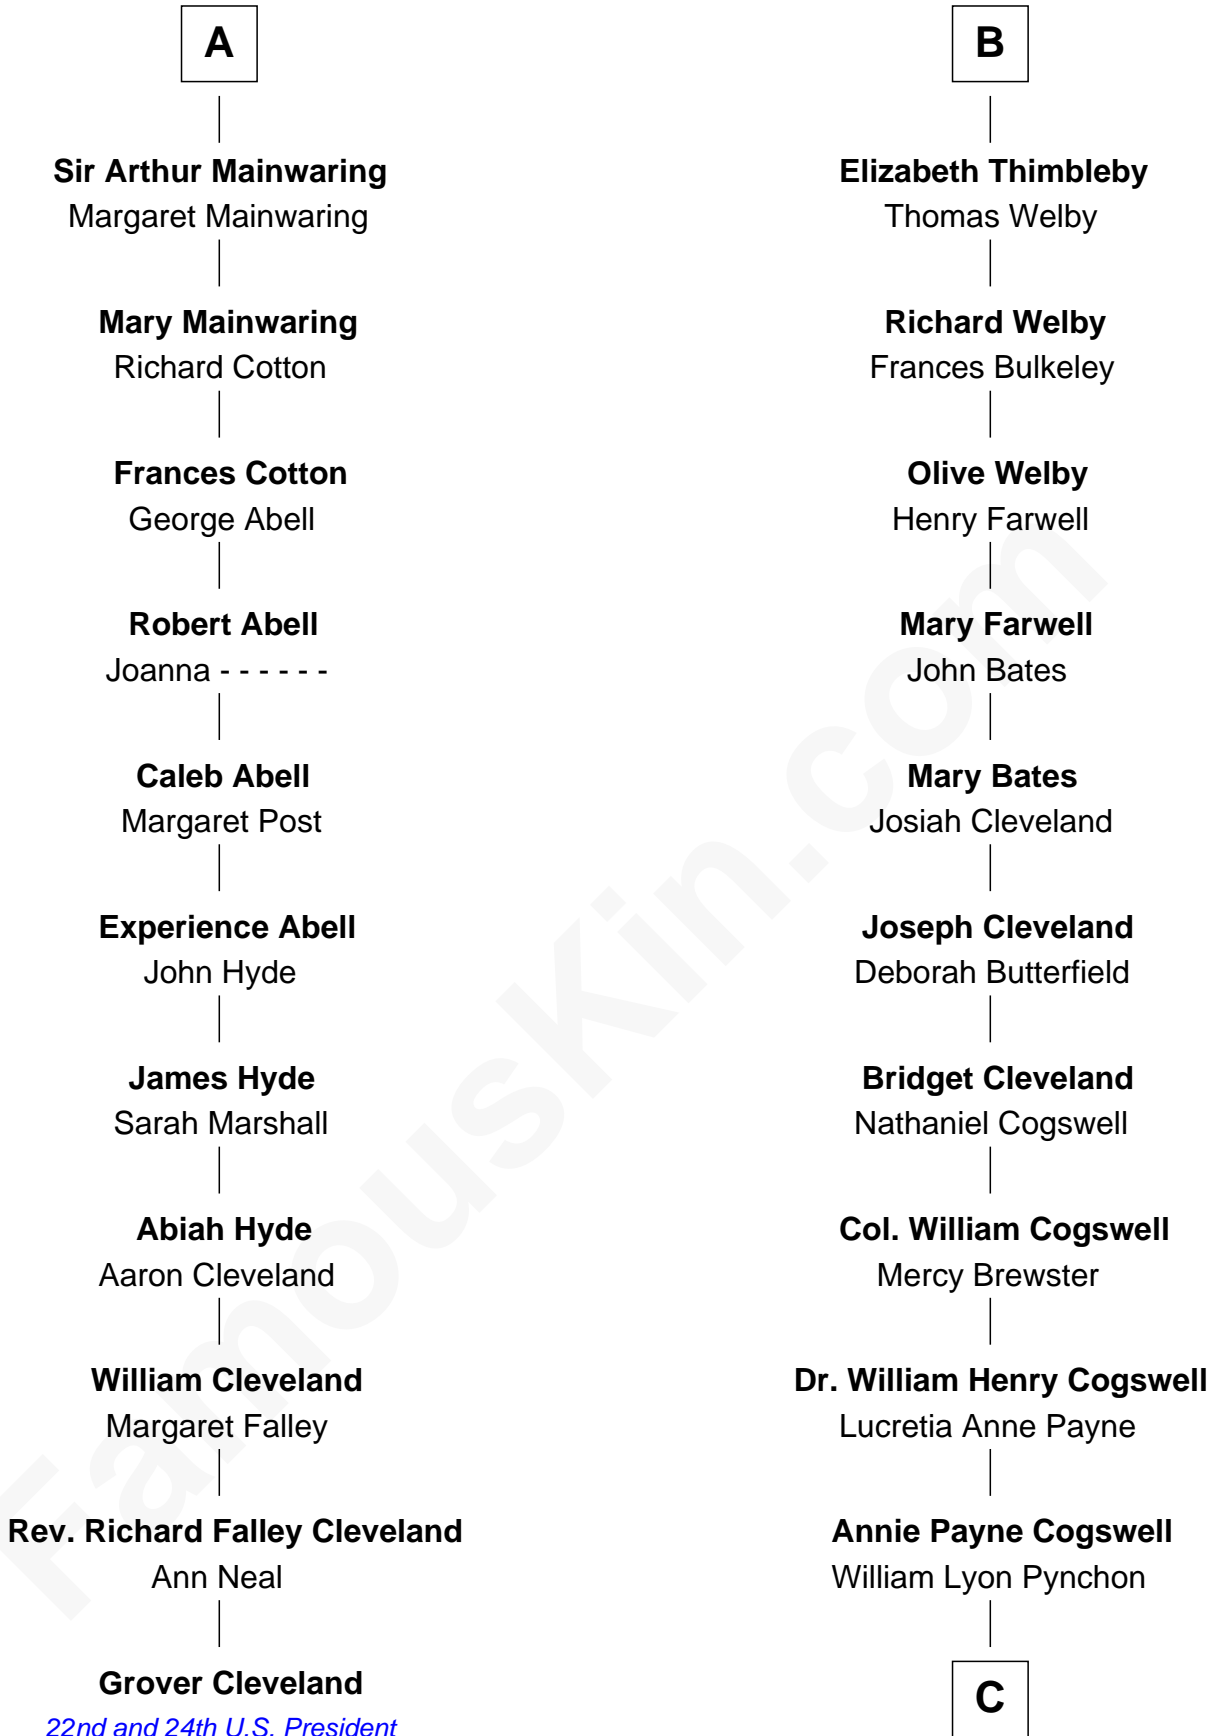

## Relationship Chart of

### Grover Cleveland

22nd and 24th U.S. President

17th cousin 2 times removed of

**Thomas Pynchon**  
American Novelist

**Sir William de Ros**  
Margery de Badlesmere

C

William Henry Chichele Pynchon

Carrie Susan Moyses