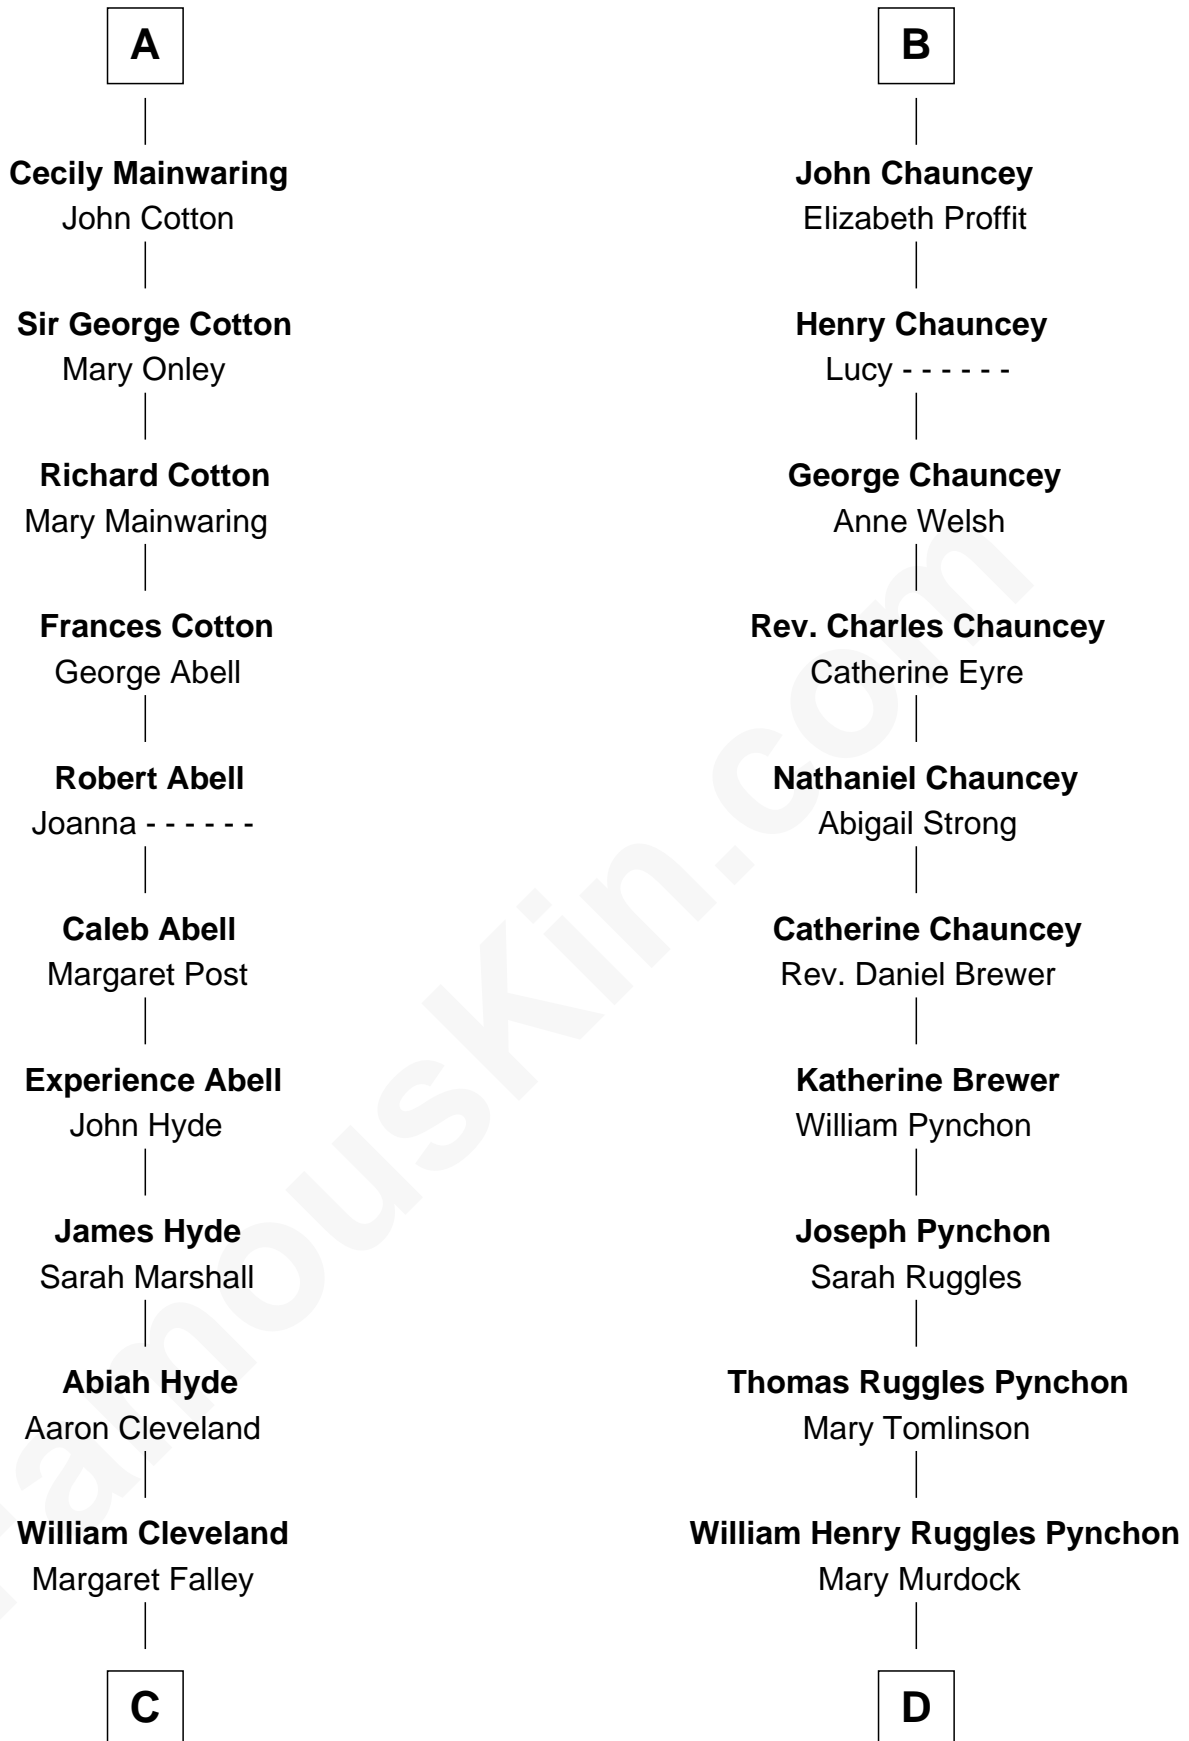

FamousKin.com

Relationship Chart of

Grover Cleveland

22nd and 24th U.S. President

18th cousin 2 times removed of

Thomas Pynchon
American Novelist

Sir William de Ferrers
Agnes of Chester

FamousKin.com