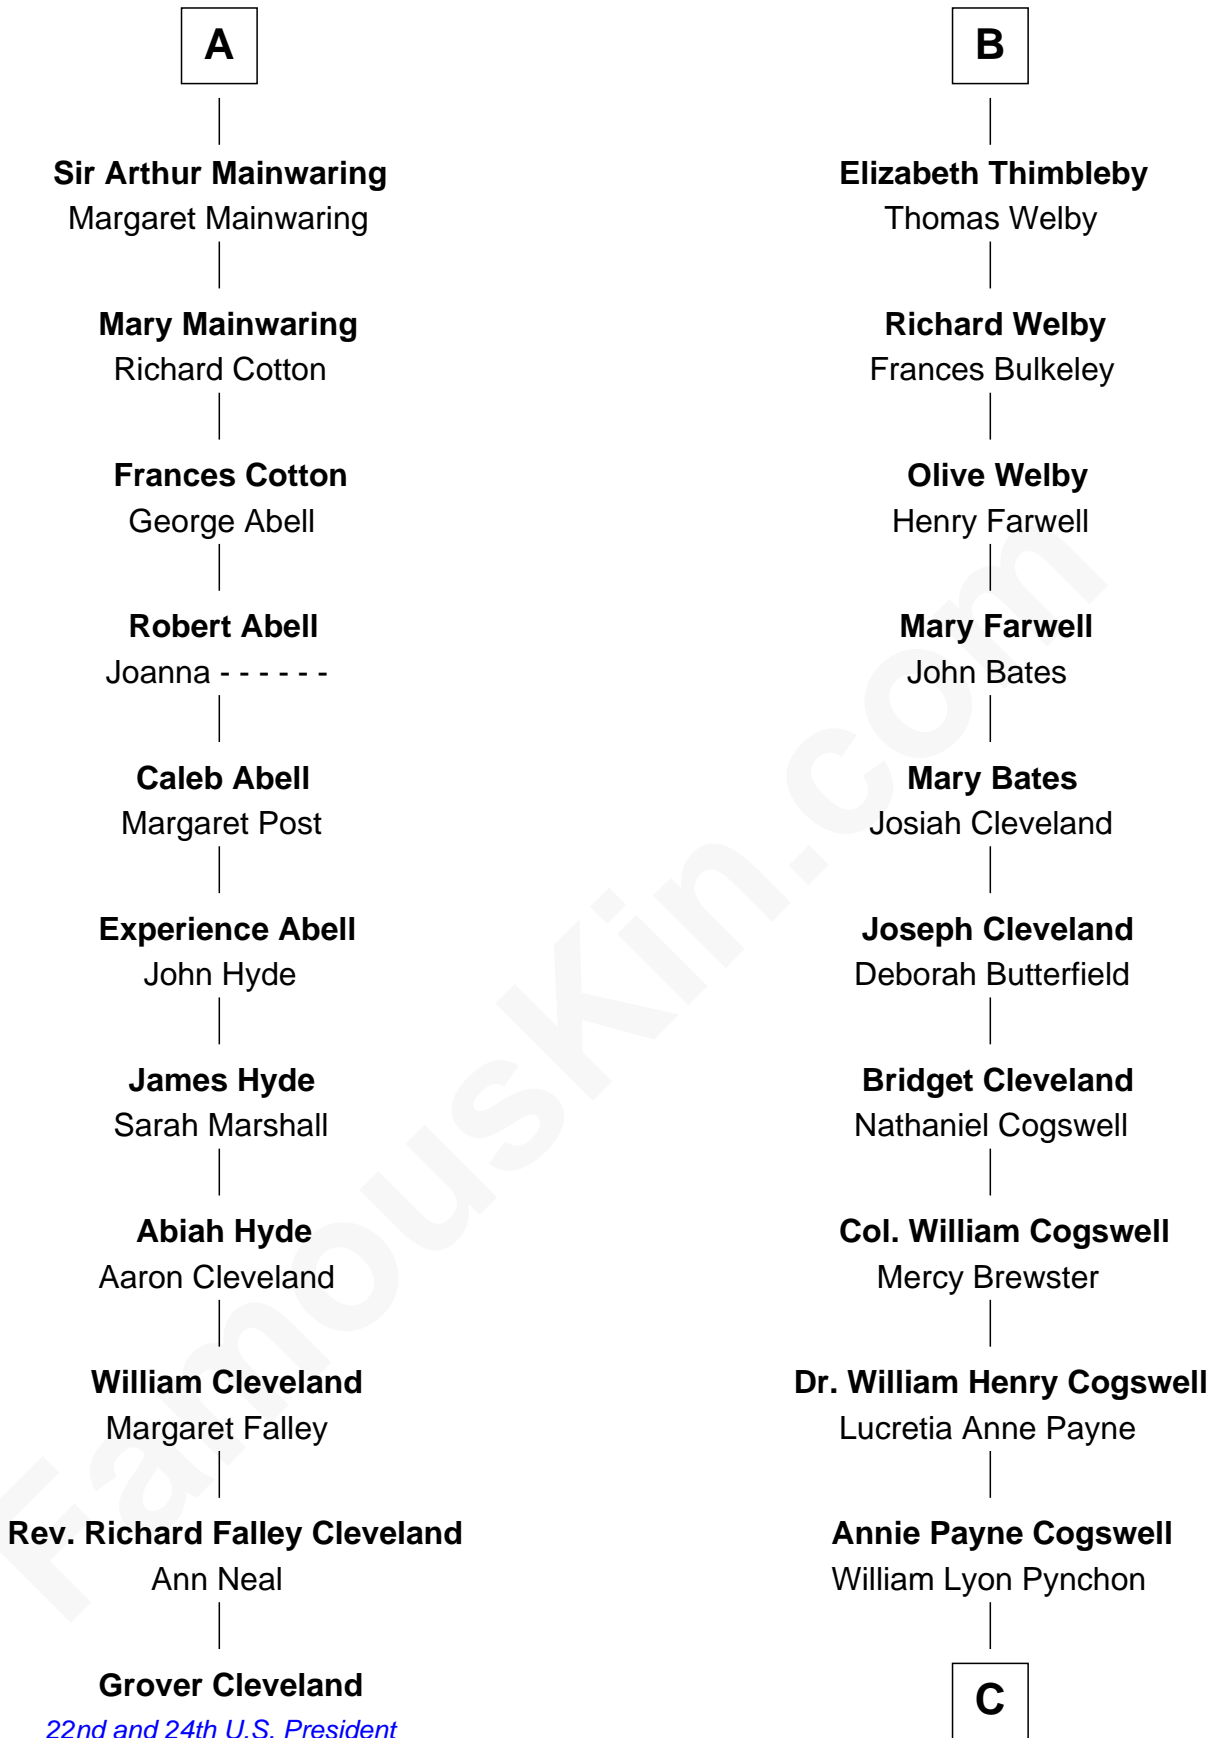

## Relationship Chart of

### Grover Cleveland

22nd and 24th U.S. President

17th cousin 2 times removed of

**Thomas Pynchon**

American Novelist

C

William Henry Chichele Pynchon

Carrie Susan Moyses