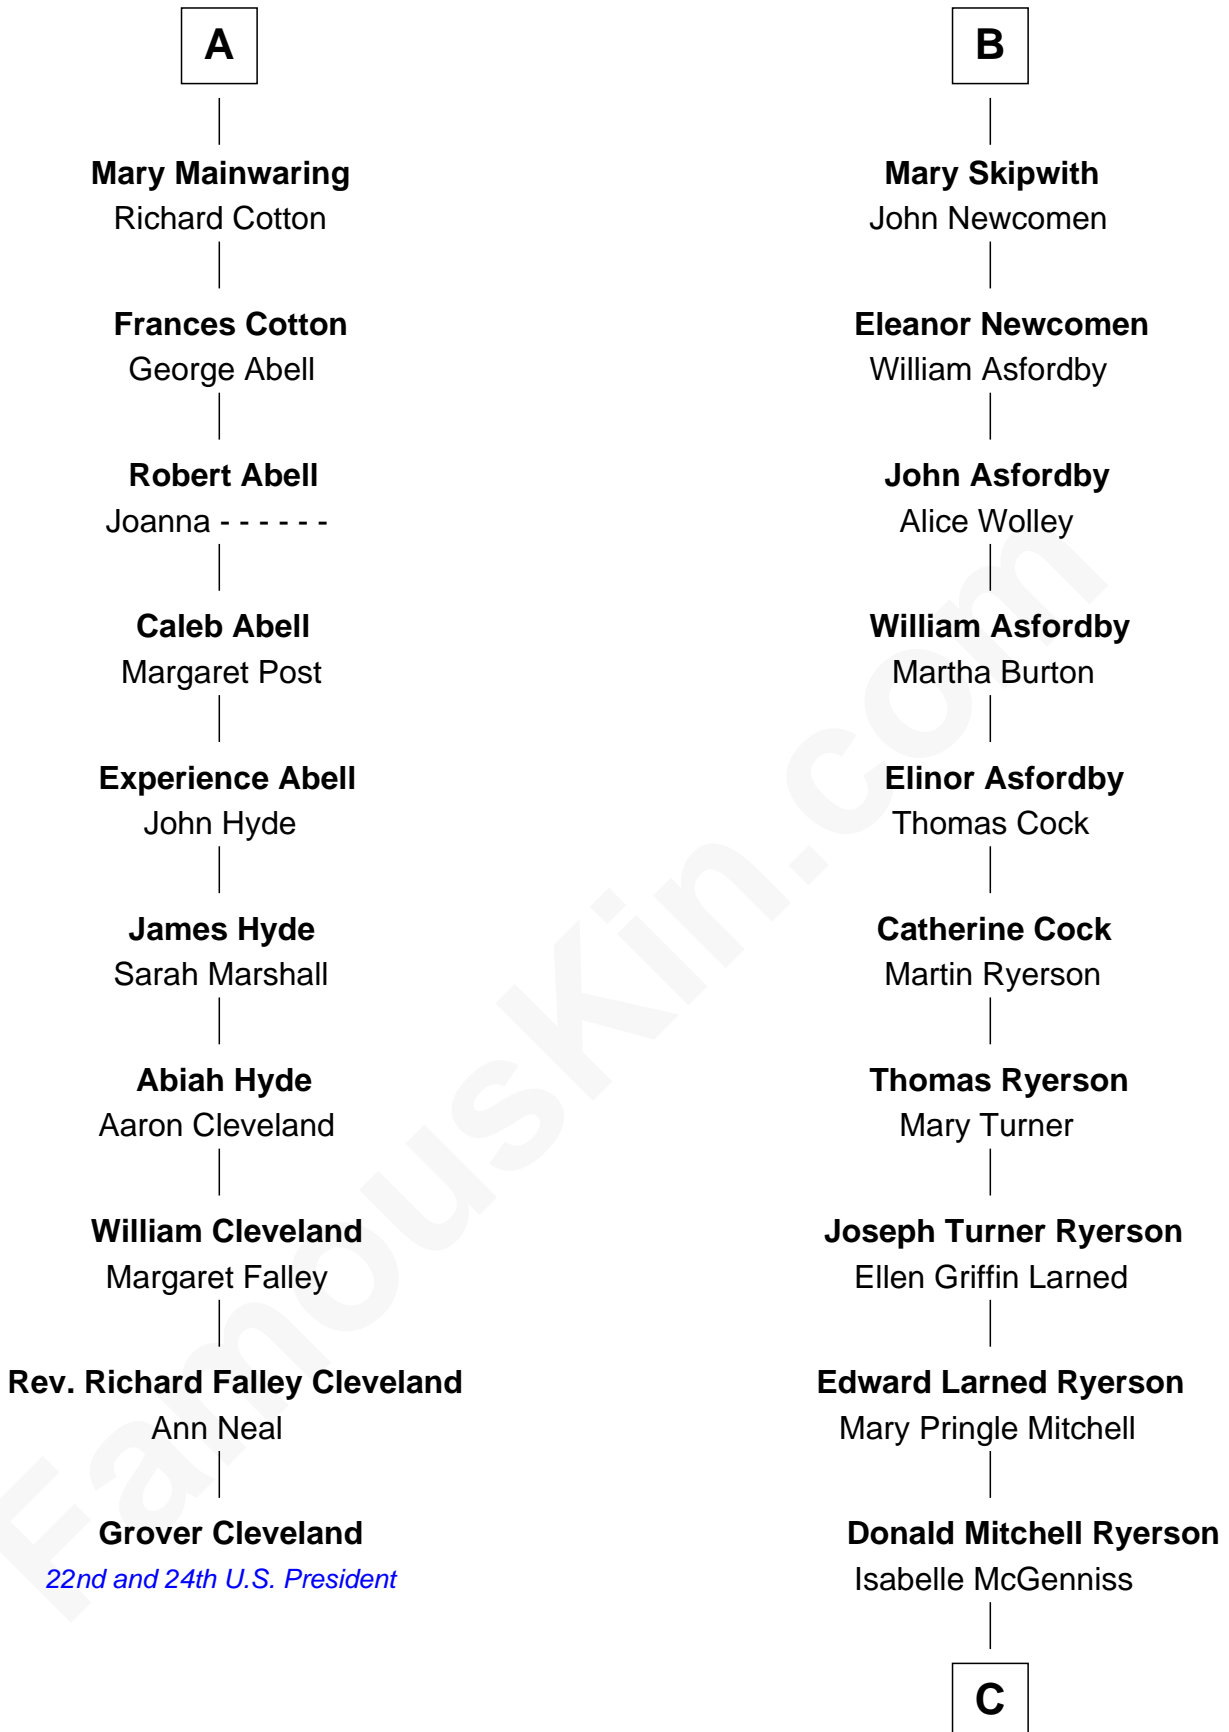

## Relationship Chart of

### Grover Cleveland

22nd and 24th U.S. President

16th cousin 3 times removed of

**Paget Brewster**  
TV Actress

**John de Welles**  
Maud de Roos

**C**

**Joan Ryerson**

George Washington Wales Brewster

**Galen Brewster**

Hathaway Tew

**Paget Brewster**

*TV Actress*

FamousKin.com