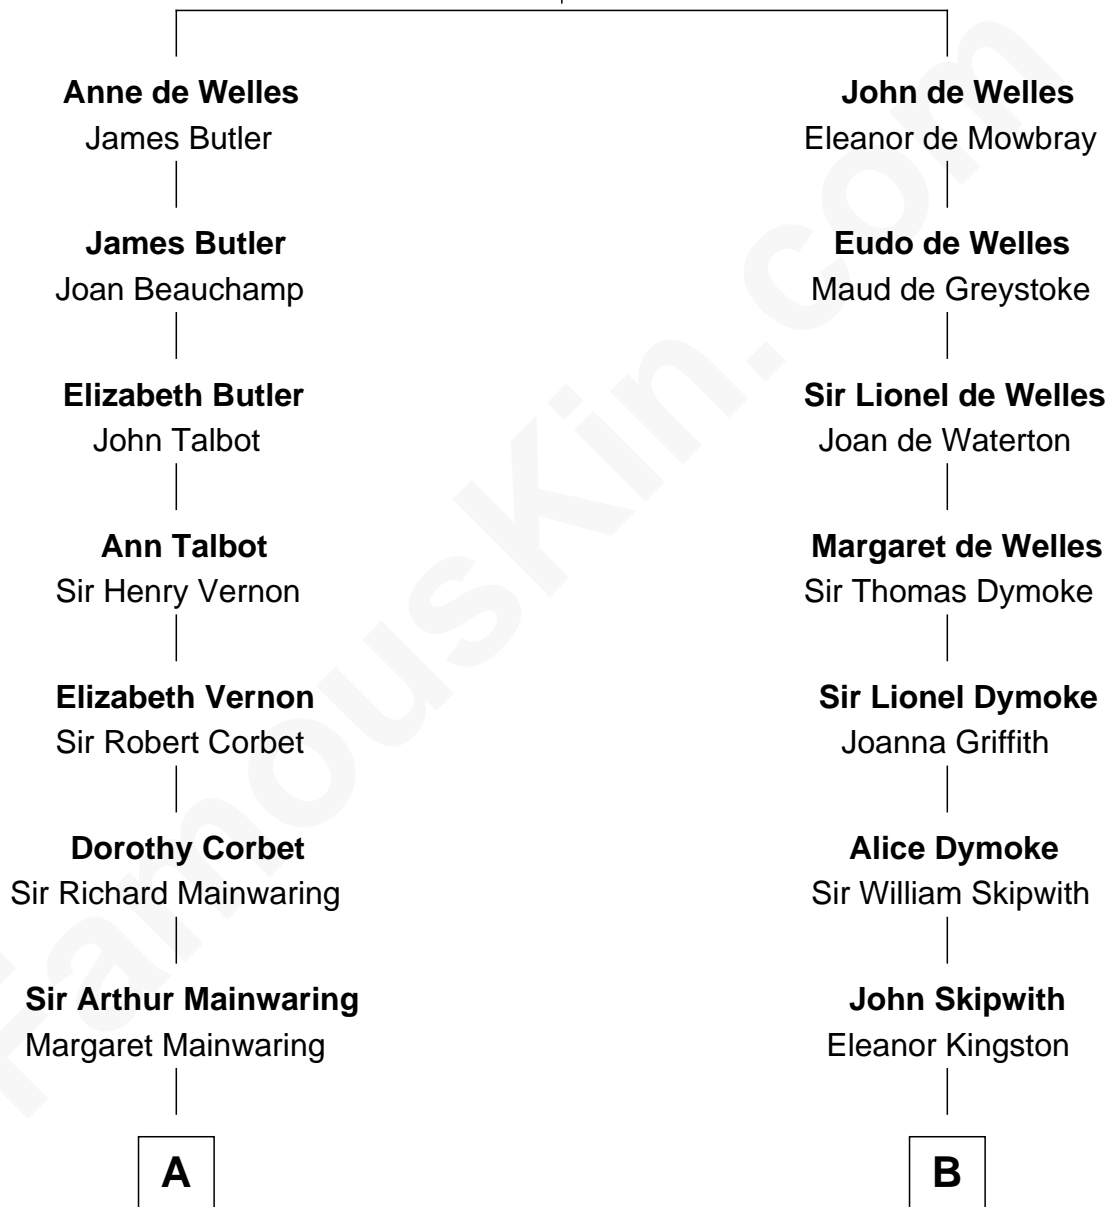

## Relationship Chart of

### Grover Cleveland

22nd and 24th U.S. President

16th cousin 3 times removed of

**Paget Brewster**  
TV Actress

**John de Welles**  
Maud de Roos

**C**

**Joan Ryerson**

George Washington Wales Brewster

**Galen Brewster**

Hathaway Tew

**Paget Brewster**

*TV Actress*

FamousKin.com