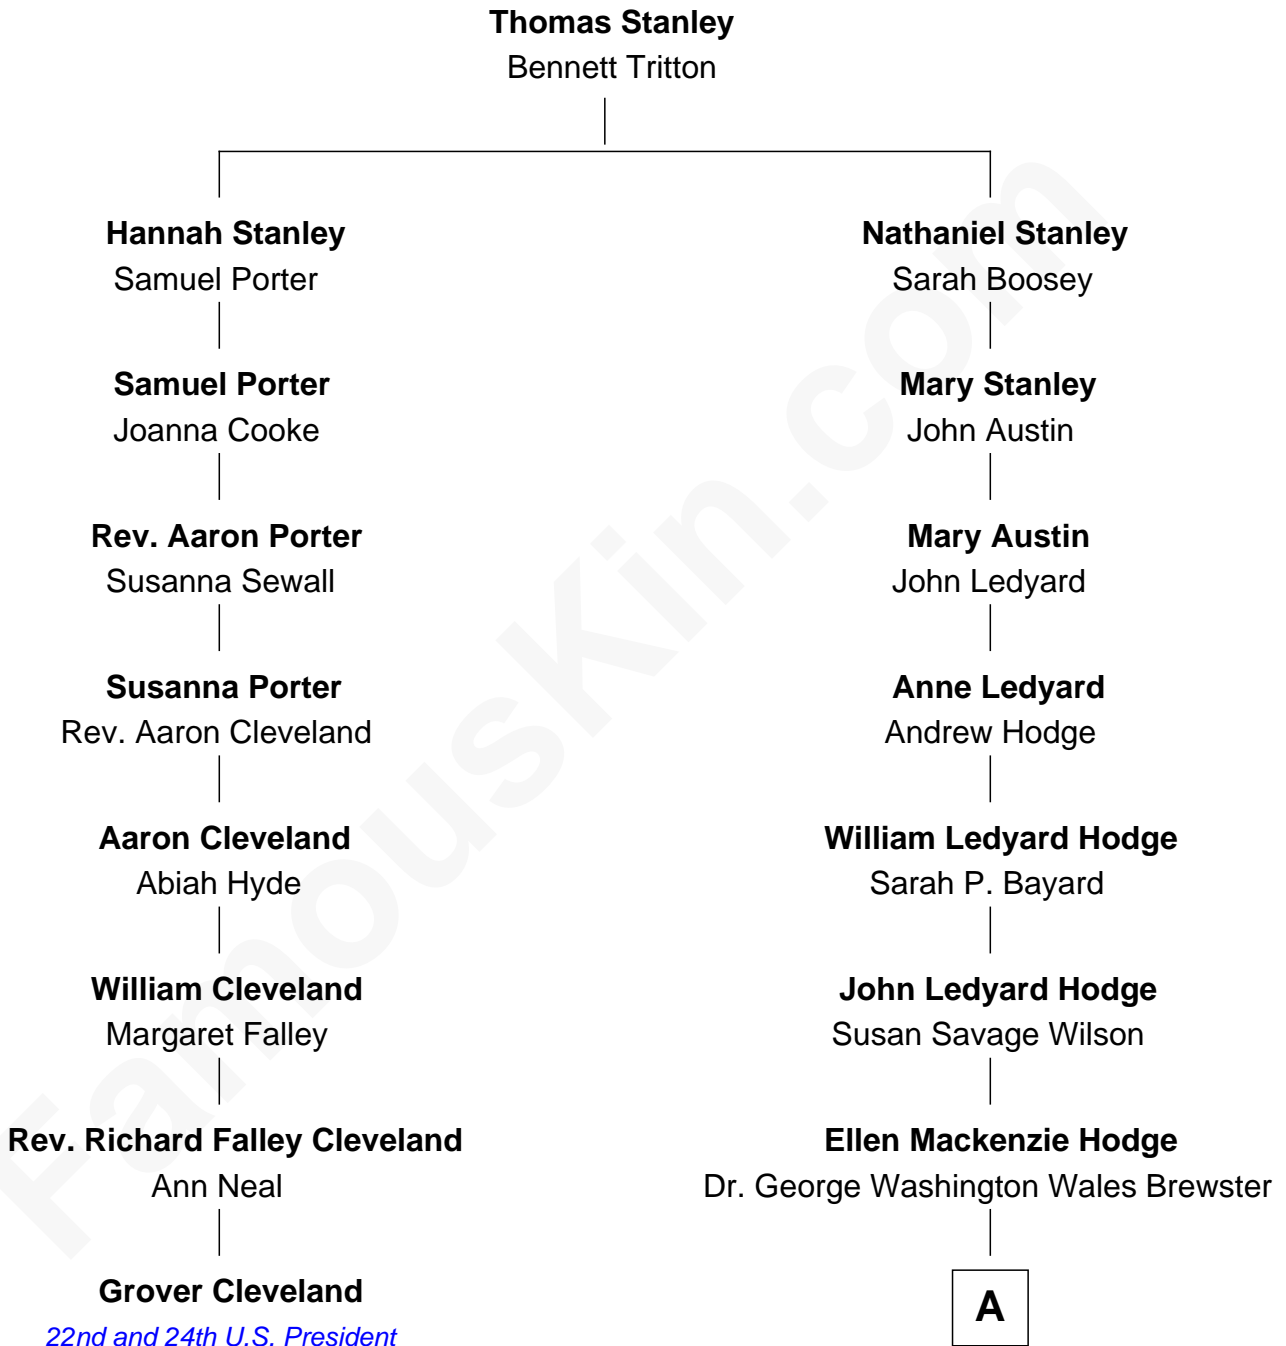

# FamousKin.com

## Relationship Chart of

### Grover Cleveland

*22nd and 24th U.S. President*

7th cousin 2 times removed of

**Paget Brewster**  
*TV Actress*

A

George Washington Wales Brewster

Joan Ryerson

Galen Brewster

Hathaway Tew

Paget Brewster

*TV Actress*

FamousKin.com