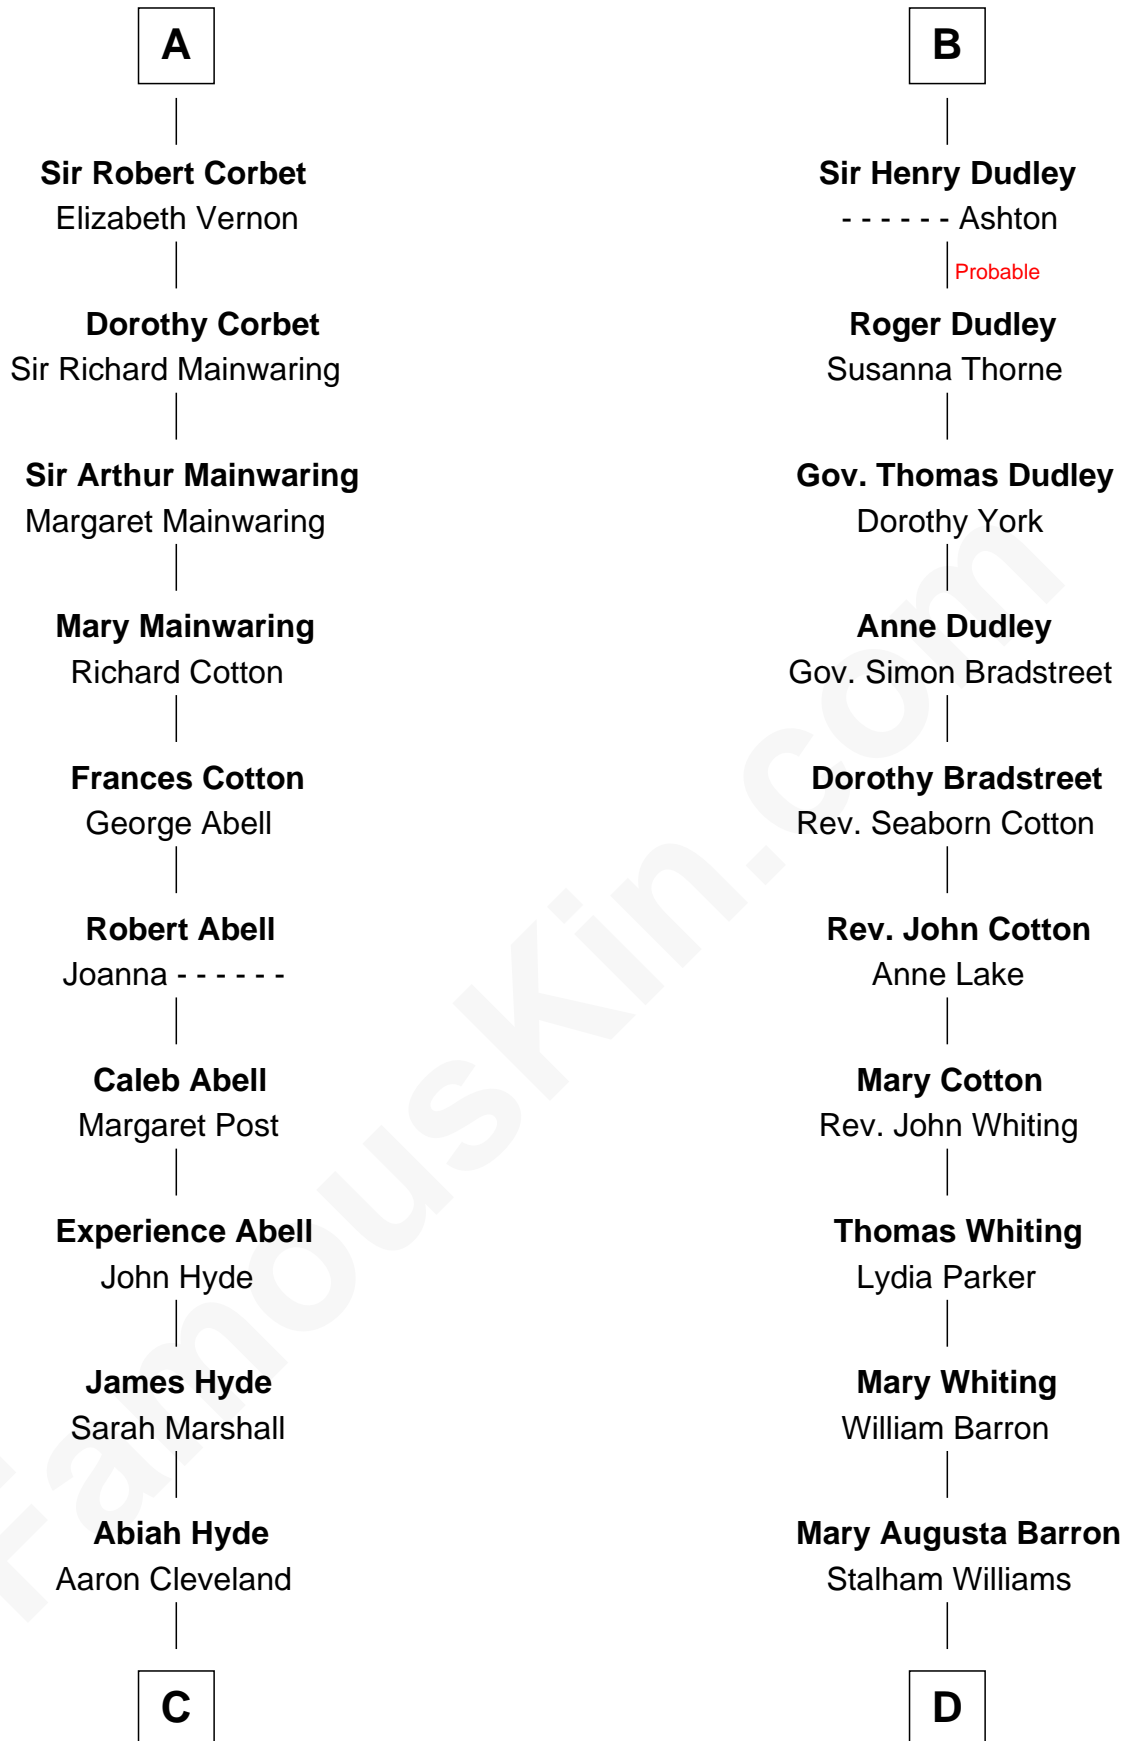

# FamousKin.com Relationship Chart of

**Grover Cleveland**  
22nd and 24th U.S. President

19th cousin of

**James Sherman**  
27th U.S. Vice-President

FamousKin.com