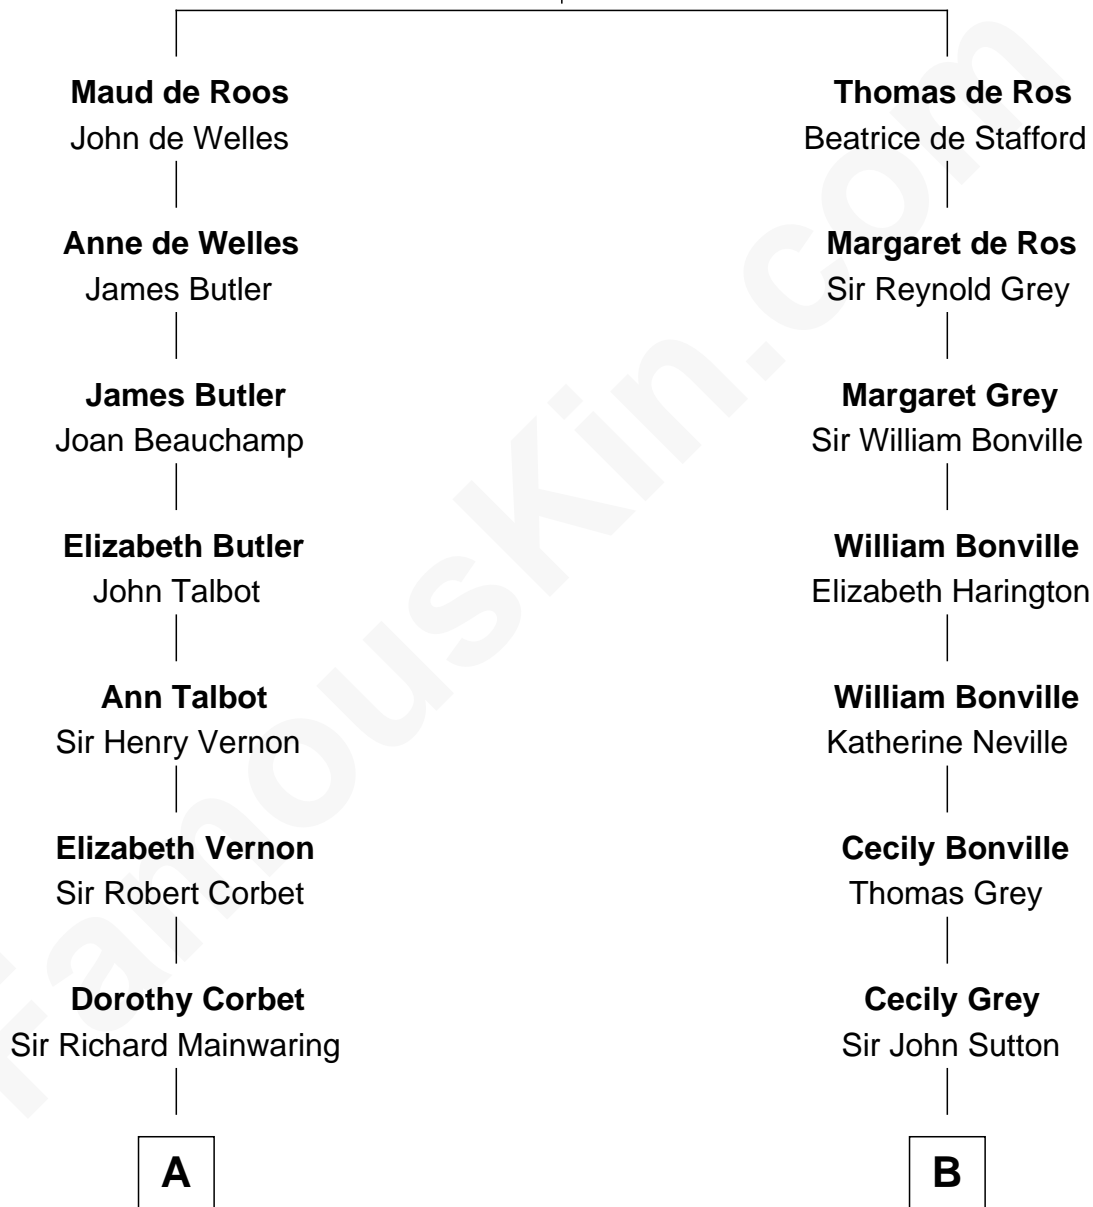

## Relationship Chart of

### Grover Cleveland

22nd and 24th U.S. President

17th cousin 2 times removed of

**James Sherman**

27th U.S. Vice-President

**Sir William de Ros**  
Margery de Badlesmere

C

Frances Lucretia Williams

Richard Winslow Sherman

Mary Frances Sherman

Richard Updike Sherman

James Sherman

*27th U.S. Vice-President*

FamousKin.com