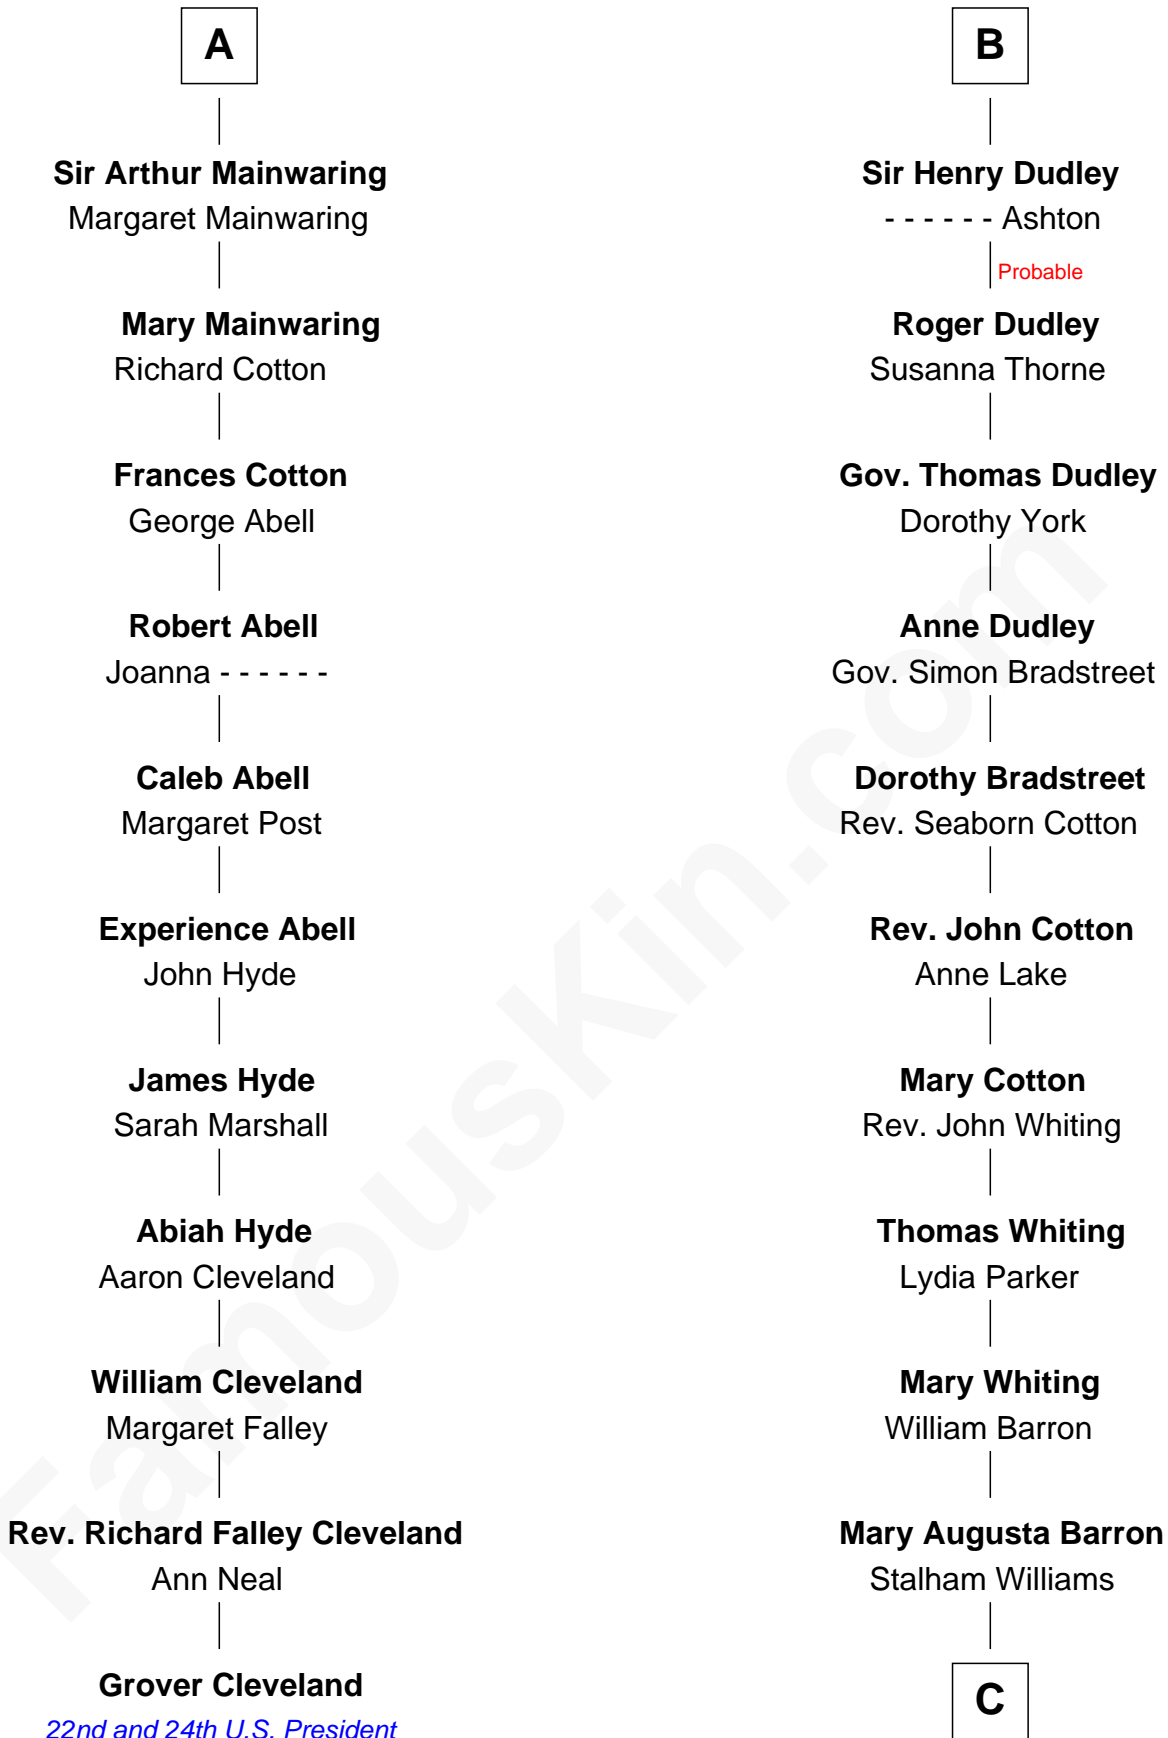

## Relationship Chart of

### Grover Cleveland

22nd and 24th U.S. President

17th cousin 2 times removed of

**James Sherman**

27th U.S. Vice-President

**Sir William de Ros**  
Margery de Badlesmere

C

Frances Lucretia Williams

Richard Winslow Sherman

Mary Frances Sherman

Richard Updike Sherman

James Sherman

*27th U.S. Vice-President*

FamousKin.com