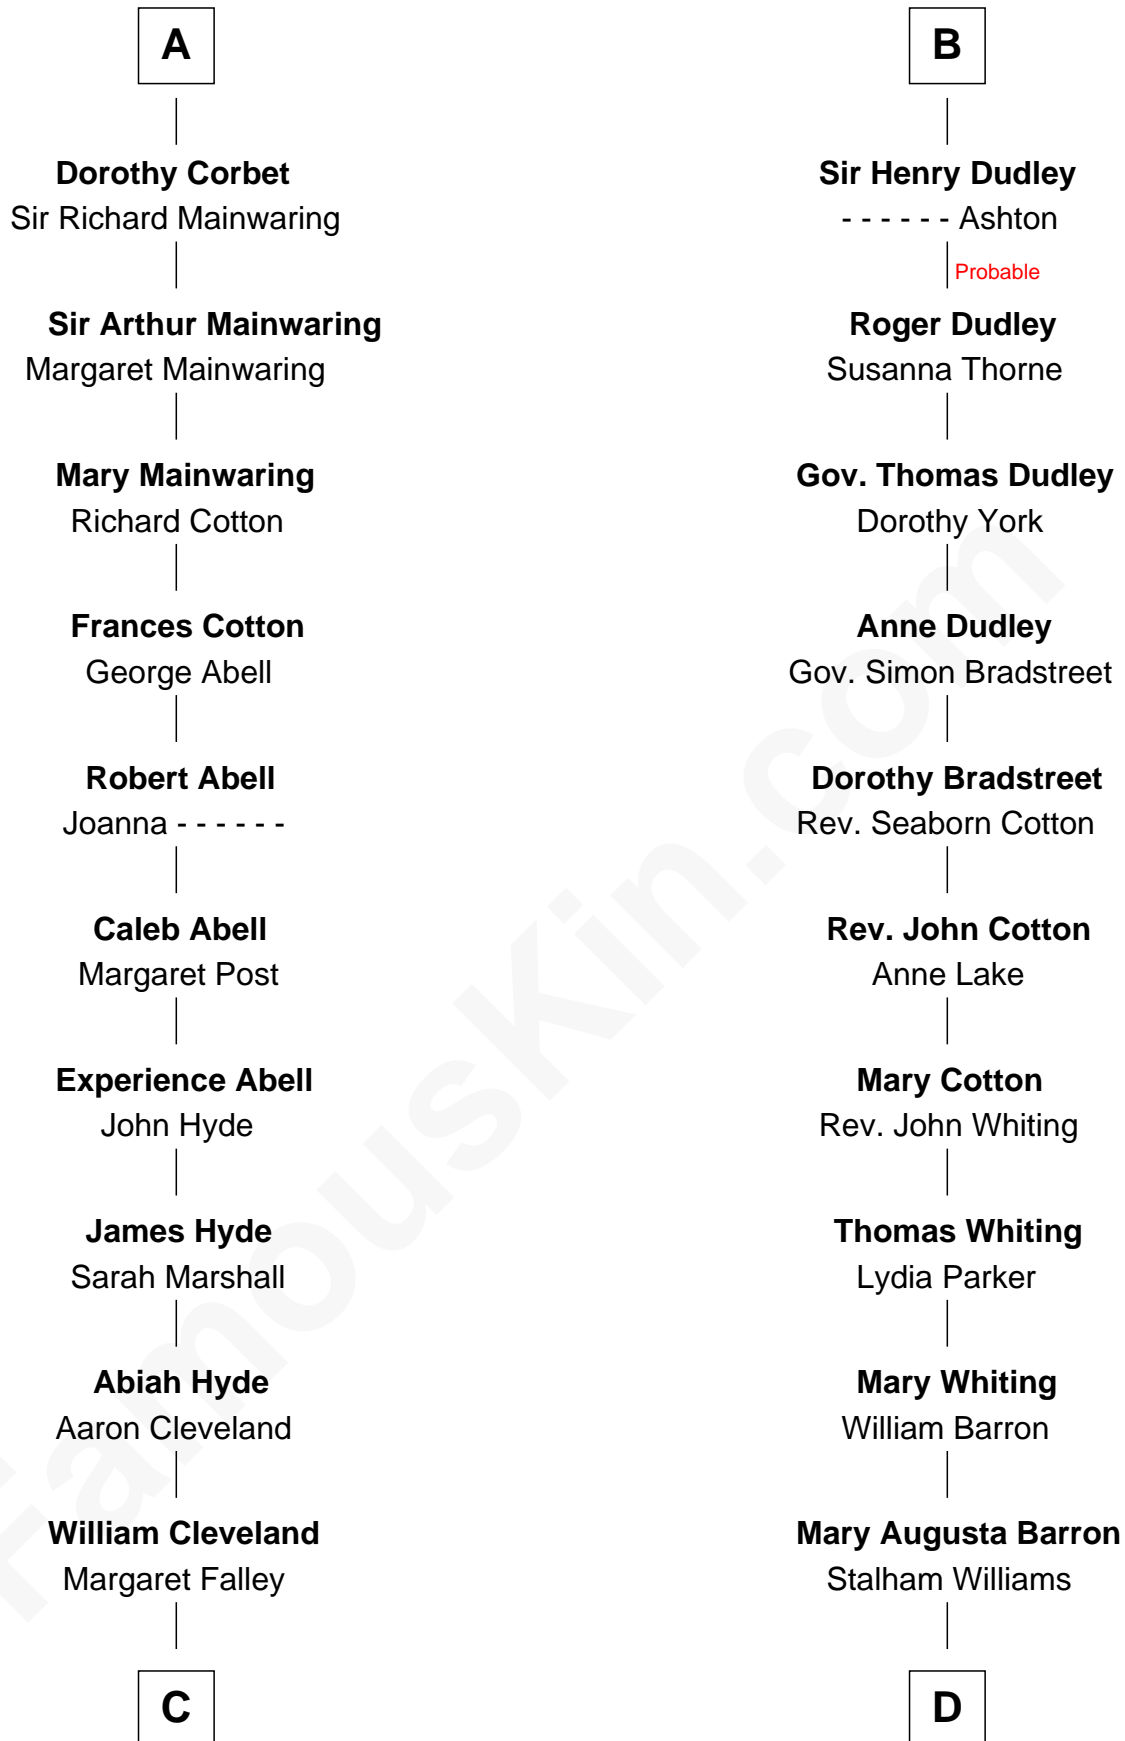

FamousKin.com

Relationship Chart of

Grover Cleveland

22nd and 24th U.S. President

18th cousin 1 time removed of

James Sherman

27th U.S. Vice-President

Ralph de Stafford
Margaret de Audley

Elizabeth de Stafford

John de Ferrers

Robert de Ferrers

Margaret Despencer

Sir Edmund Ferrers

Ellen Roche

Sir William Ferrers

Elizabeth Belknap

Thomas de Ros

Margaret de Ros

Sir Reynold Grey

Margaret Grey

Sir William Bonville

William Bonville

Elizabeth Harington

William Bonville

Katherine Neville

Cecily Bonville

Thomas Grey

Cecily Grey

Sir John Sutton

B

FamousKin.com