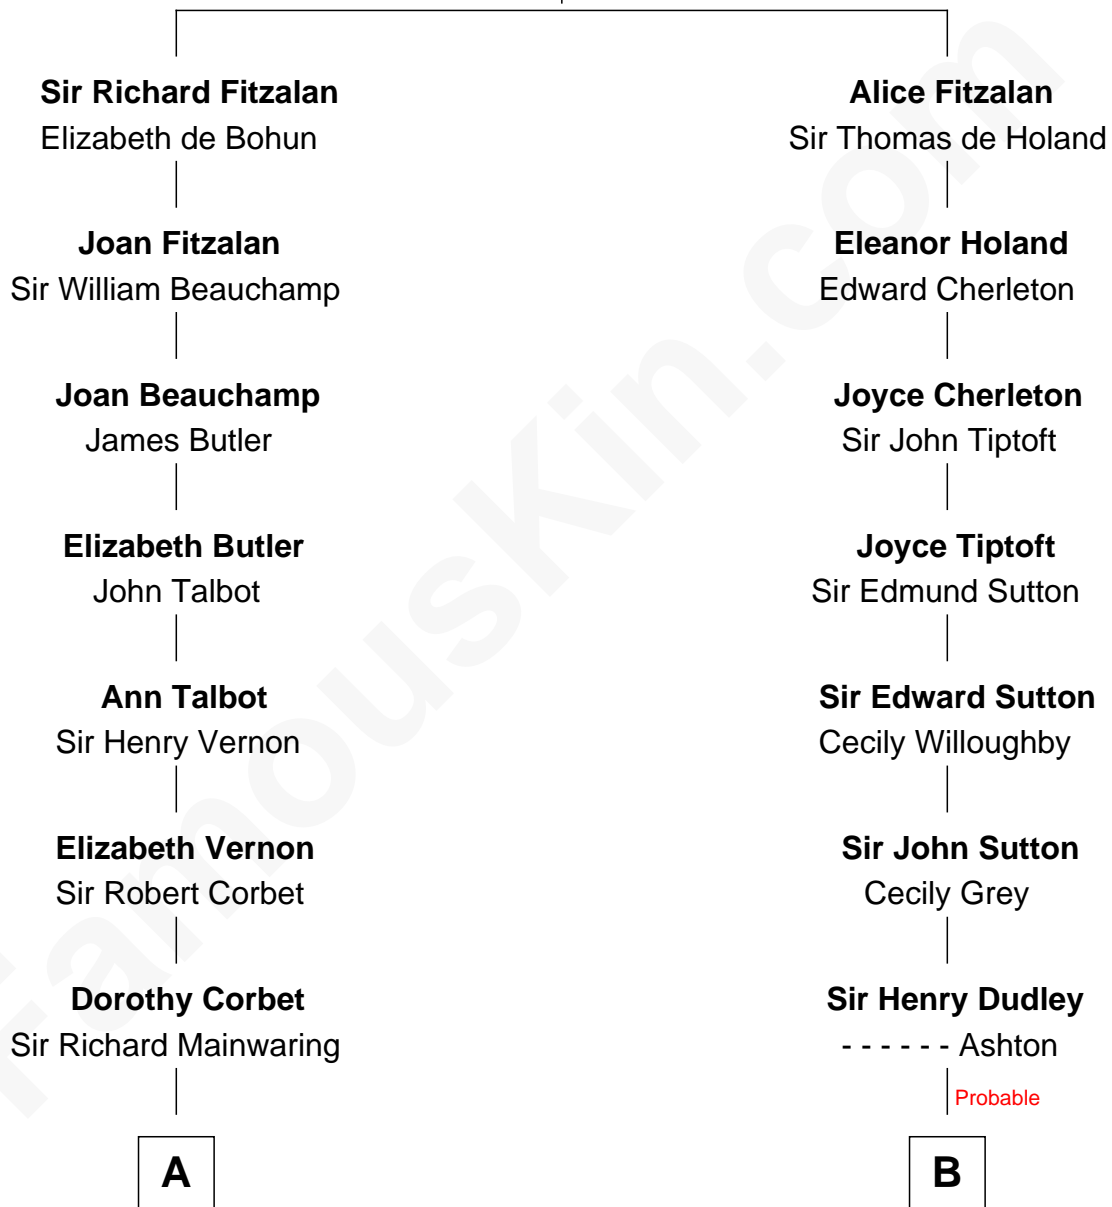

FamousKin.com

Relationship Chart of

Grover Cleveland

22nd and 24th U.S. President

17th cousin 1 time removed of

James Sherman

27th U.S. Vice-President

Richard Fitzalan
Eleanor Plantagenet

C

|
Mary Frances Sherman
Richard Updike Sherman

|
James Sherman
27th U.S. Vice-President

FamousKin.com