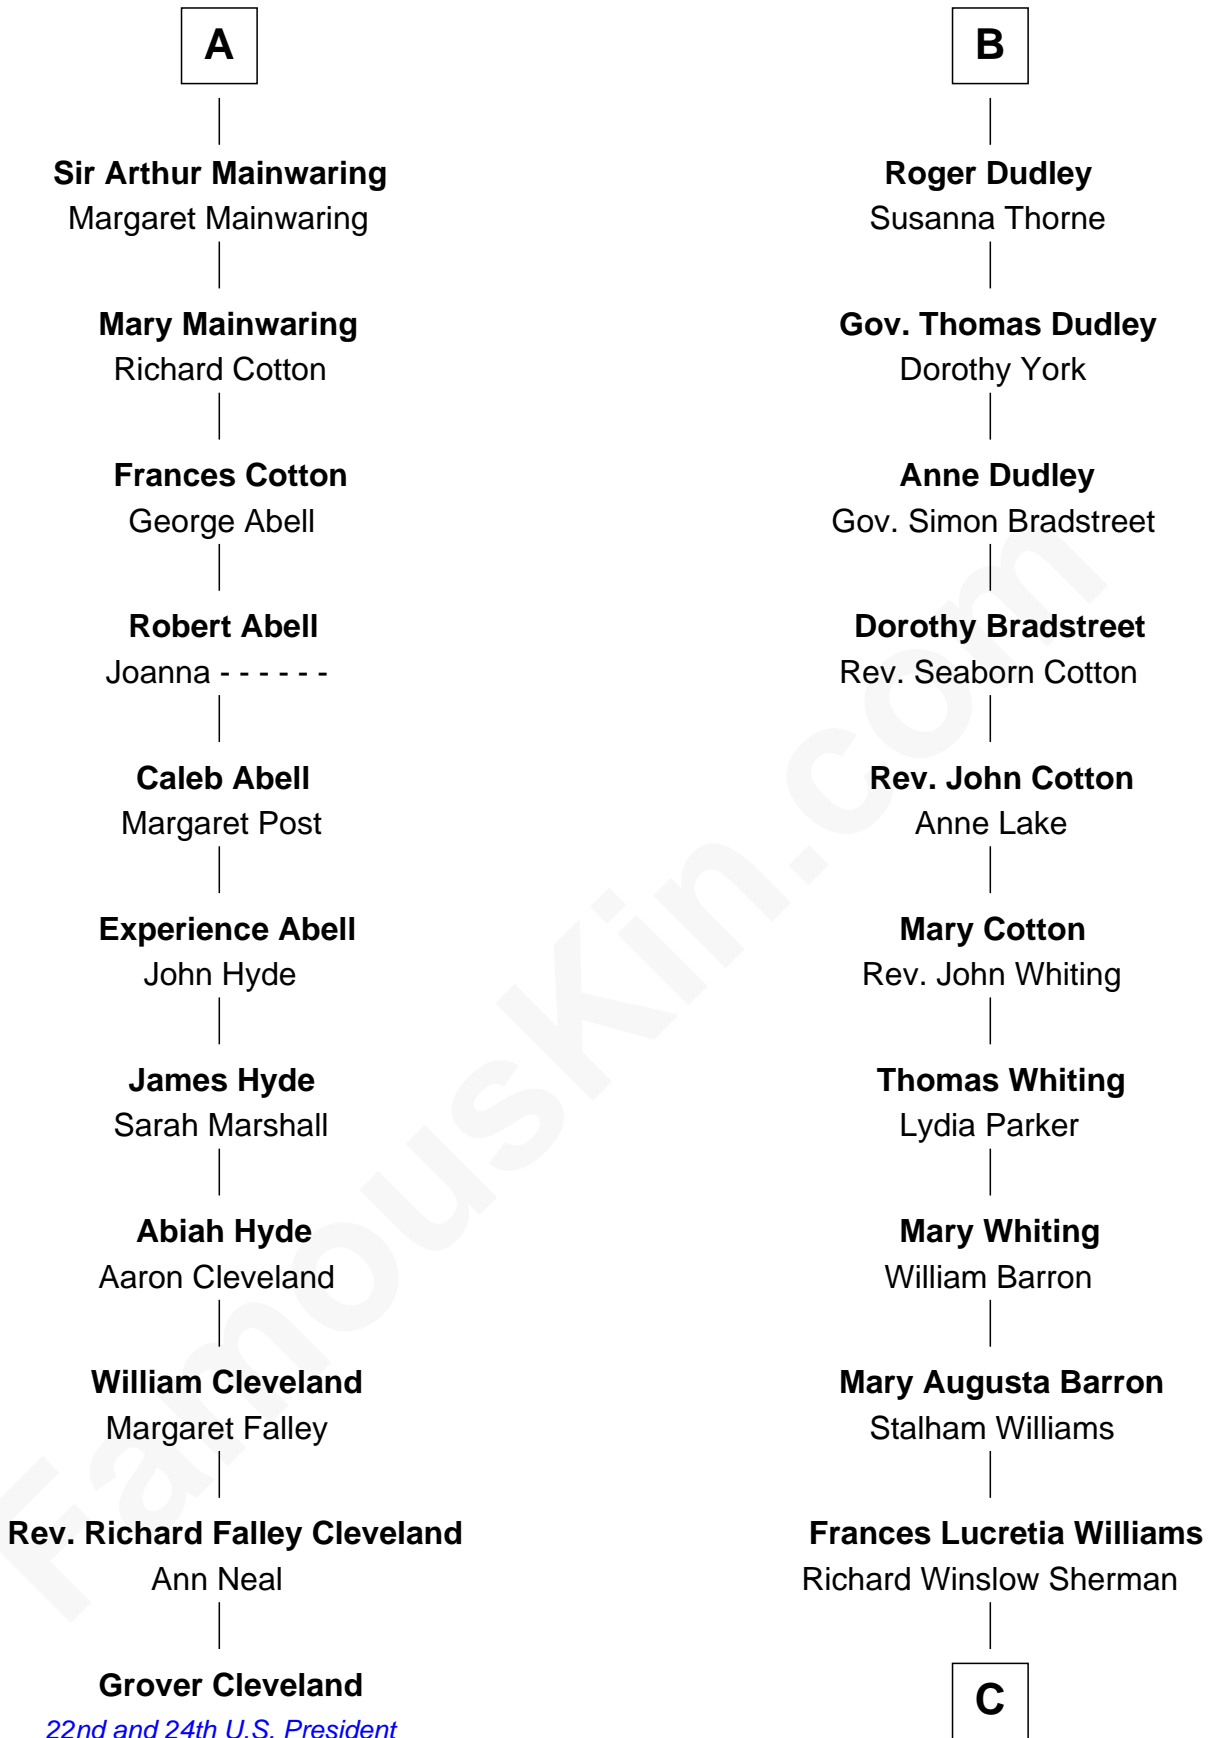

FamousKin.com

Relationship Chart of

Grover Cleveland

22nd and 24th U.S. President

17th cousin 1 time removed of

James Sherman

27th U.S. Vice-President

Richard Fitzalan
Eleanor Plantagenet

C

|
Mary Frances Sherman
Richard Updike Sherman

|
James Sherman
27th U.S. Vice-President

FamousKin.com