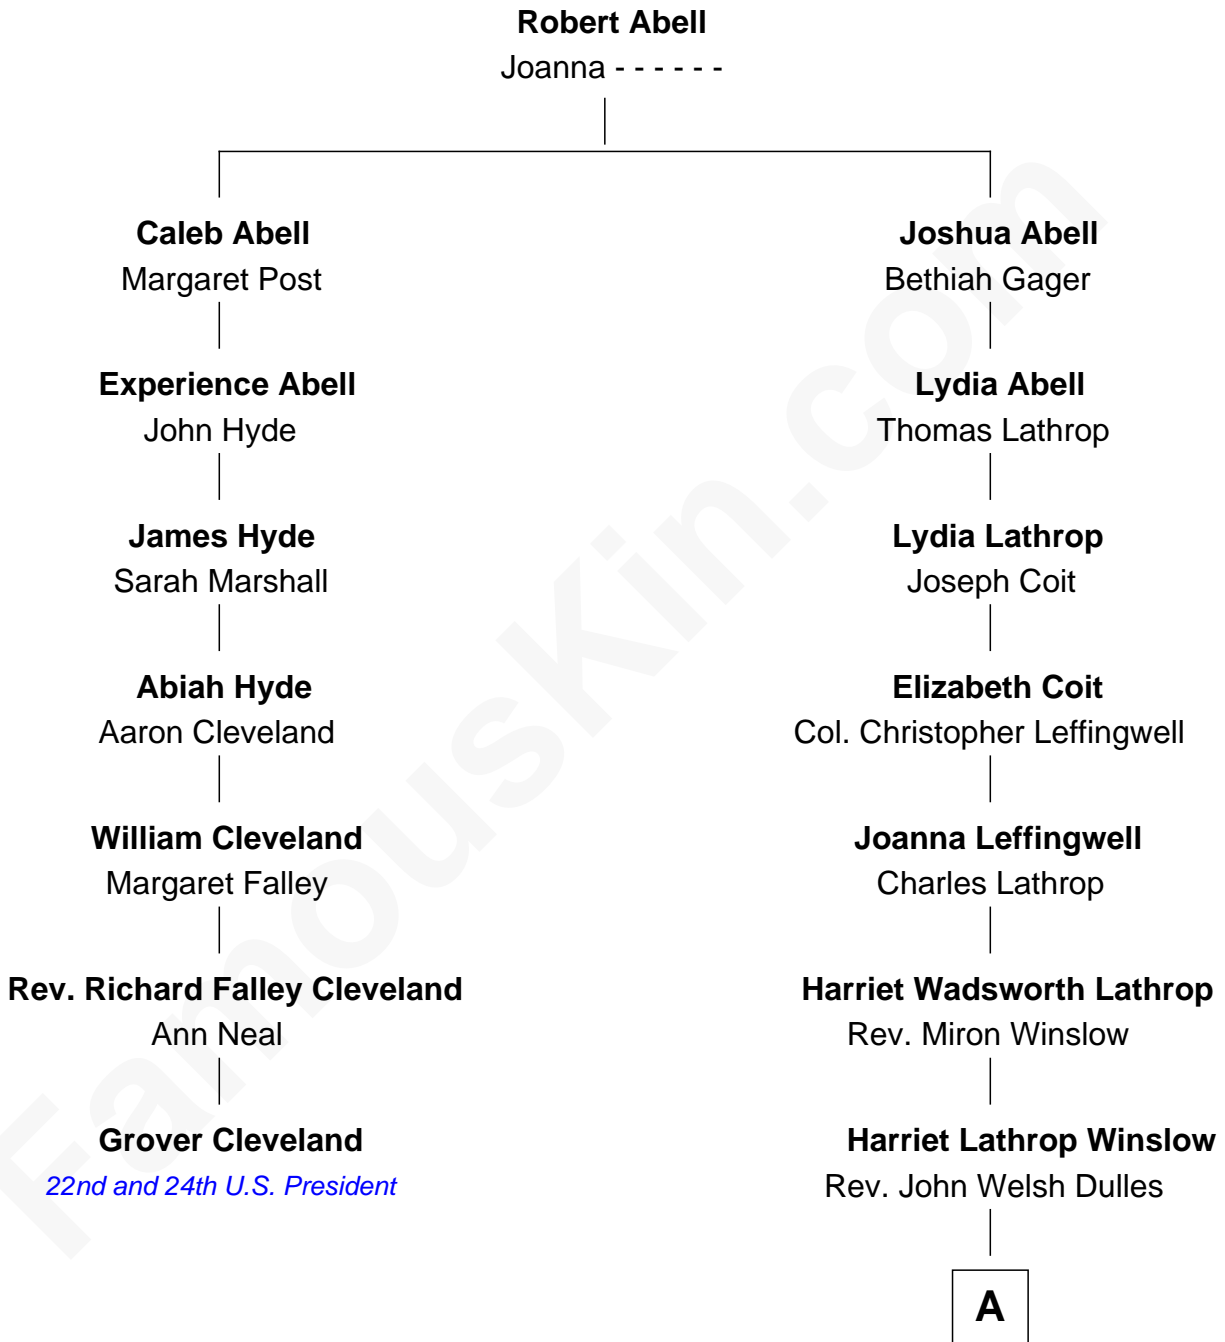

## Relationship Chart of

### Grover Cleveland

*22nd and 24th U.S. President*

6th cousin 2 times removed of

**Allen Dulles**

*5th Director of the C.I.A.*

**A**

Allen Macy Dulles

Edith Foster