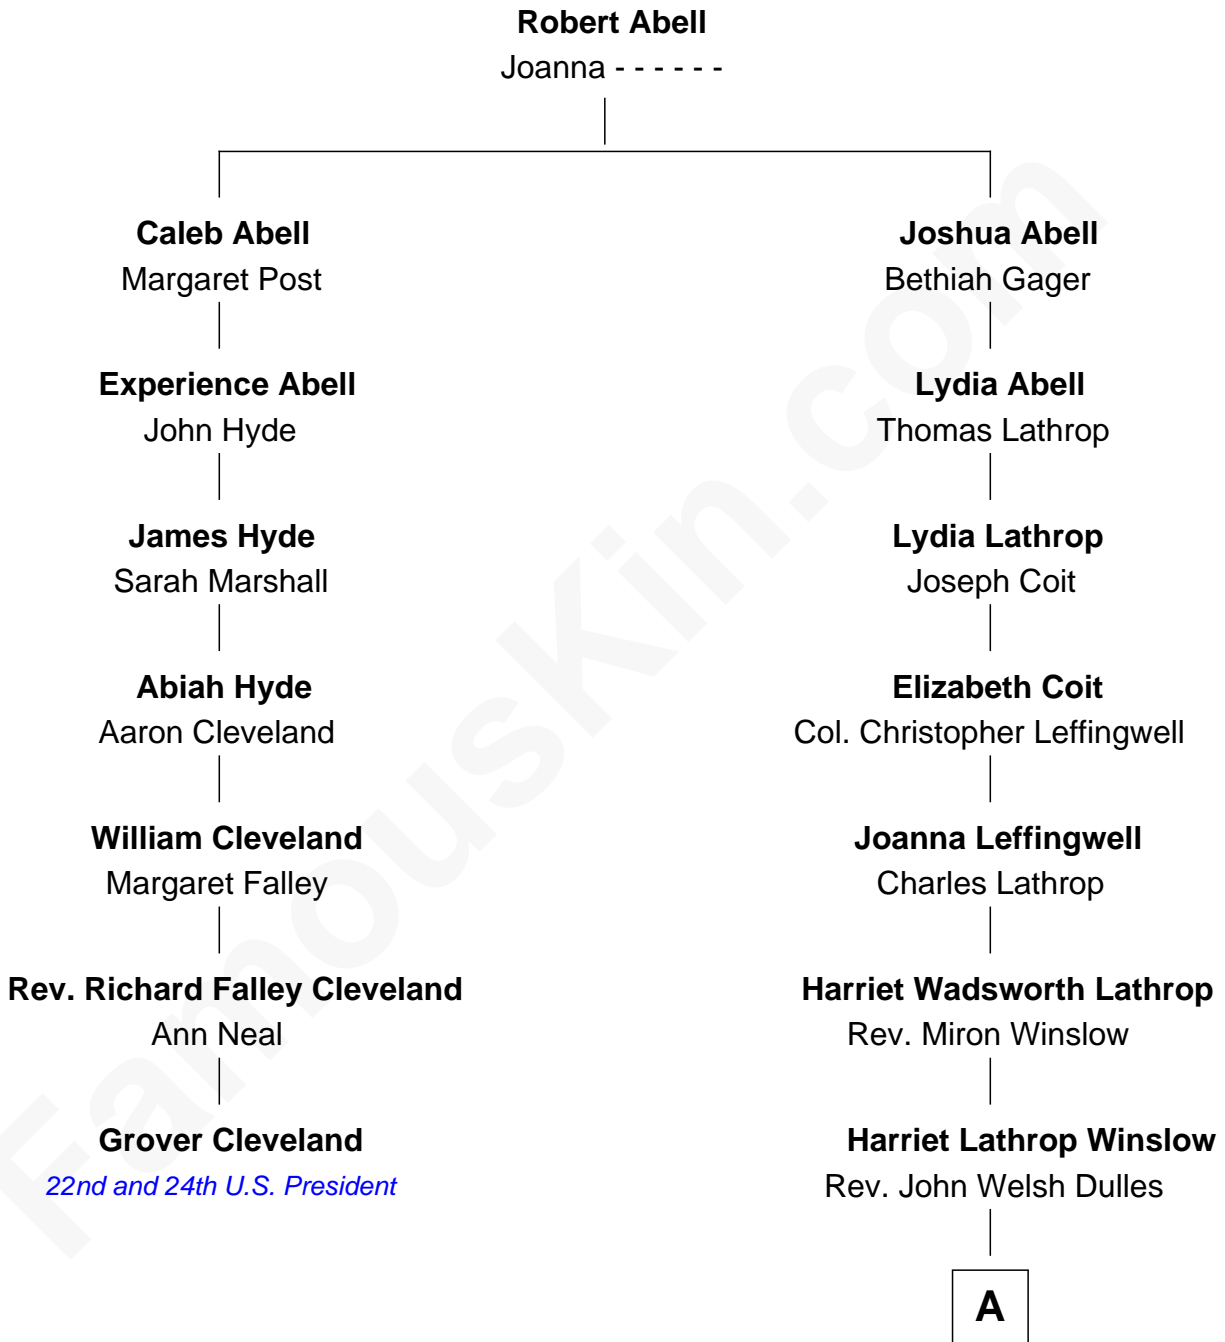

FamousKin.com

Relationship Chart of

Grover Cleveland

22nd and 24th U.S. President

6th cousin 2 times removed of

John Foster Dulles

52nd U.S. Secretary of State

A

Allen Macy Dulles

Edith Foster

John Foster Dulles

52nd U.S. Secretary of State

FamousKin.com