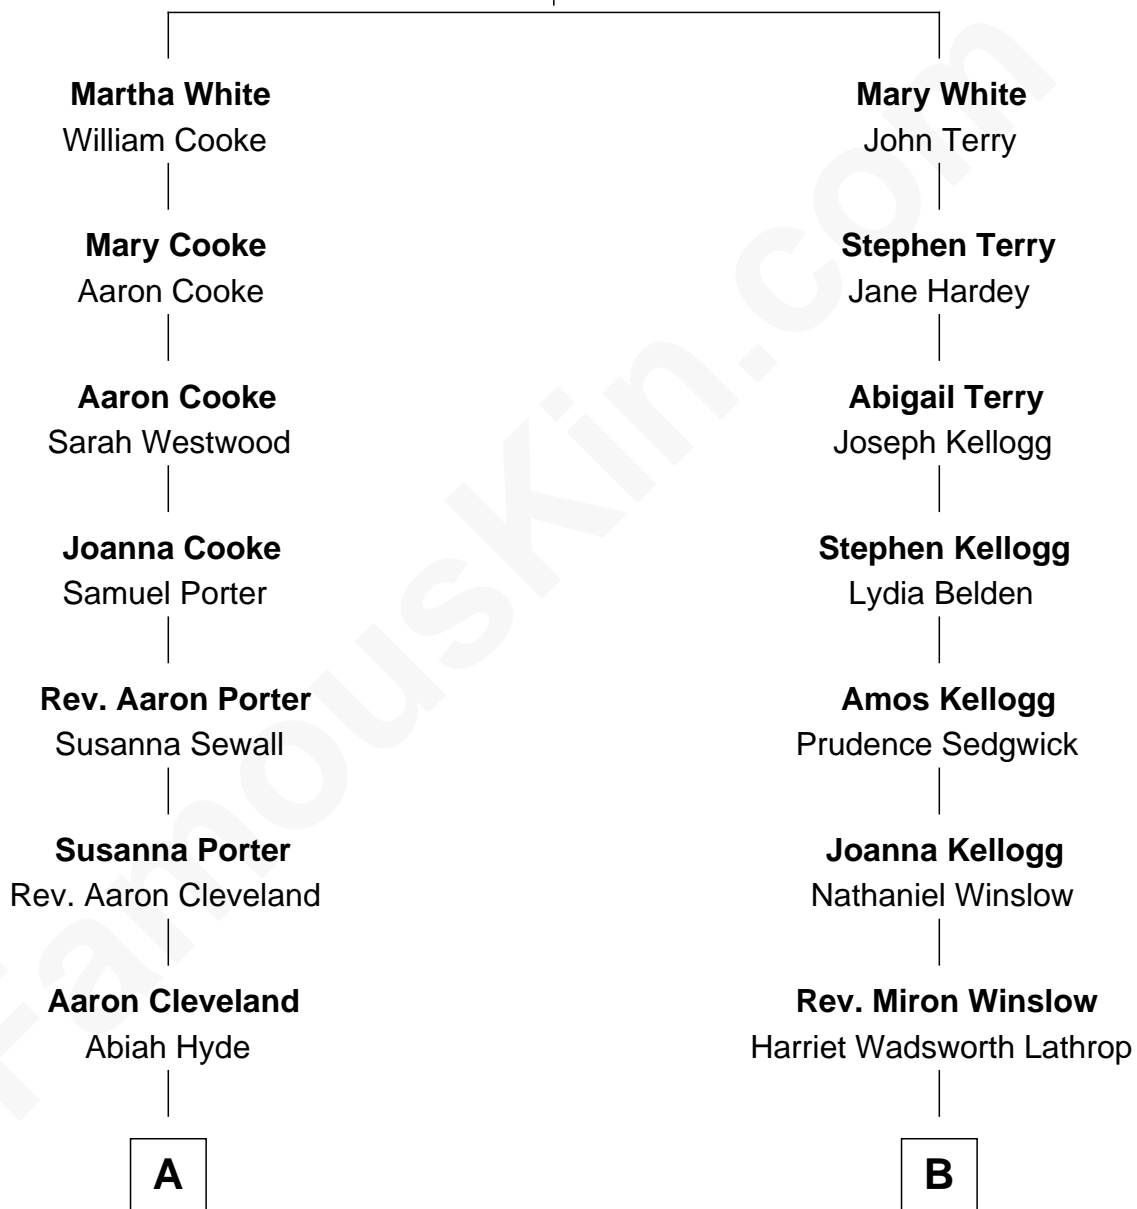

FamousKin.com Relationship Chart of

Grover Cleveland

22nd and 24th U.S. President

9th cousin of

John Foster Dulles

52nd U.S. Secretary of State

John White
Isabel Bawle

FamousKin.com