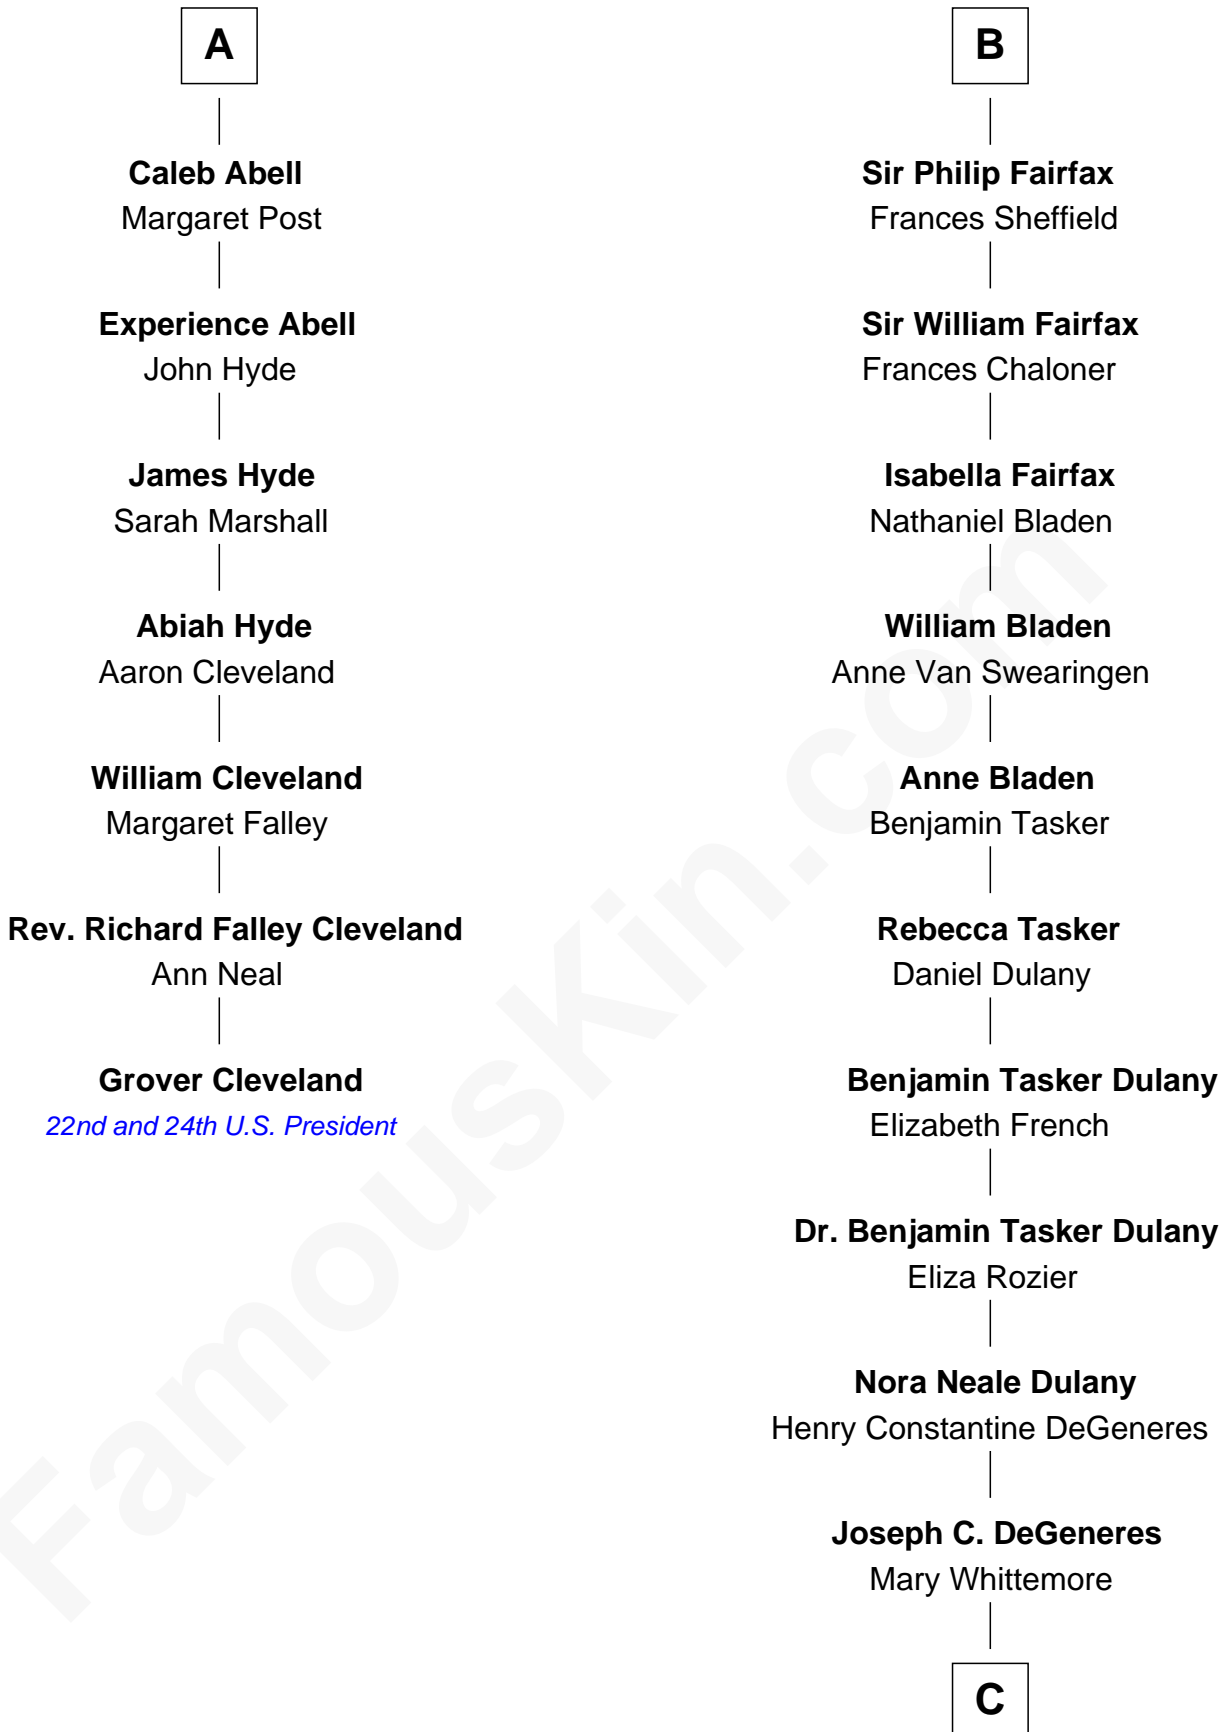

FamousKin.com

Relationship Chart of

Grover Cleveland

22nd and 24th U.S. President

13th cousin 7 times removed of

Ellen DeGeneres

Comedienne and TV Personality

C

Alfred George DeGeneres

Julia E. Billiu

Elliot Everett DeGeneres

Ruth Elodie Martin

Elliot Everett DeGeneres

Betty Jane Pfeffer

Ellen DeGeneres

Comedienne and TV Personality