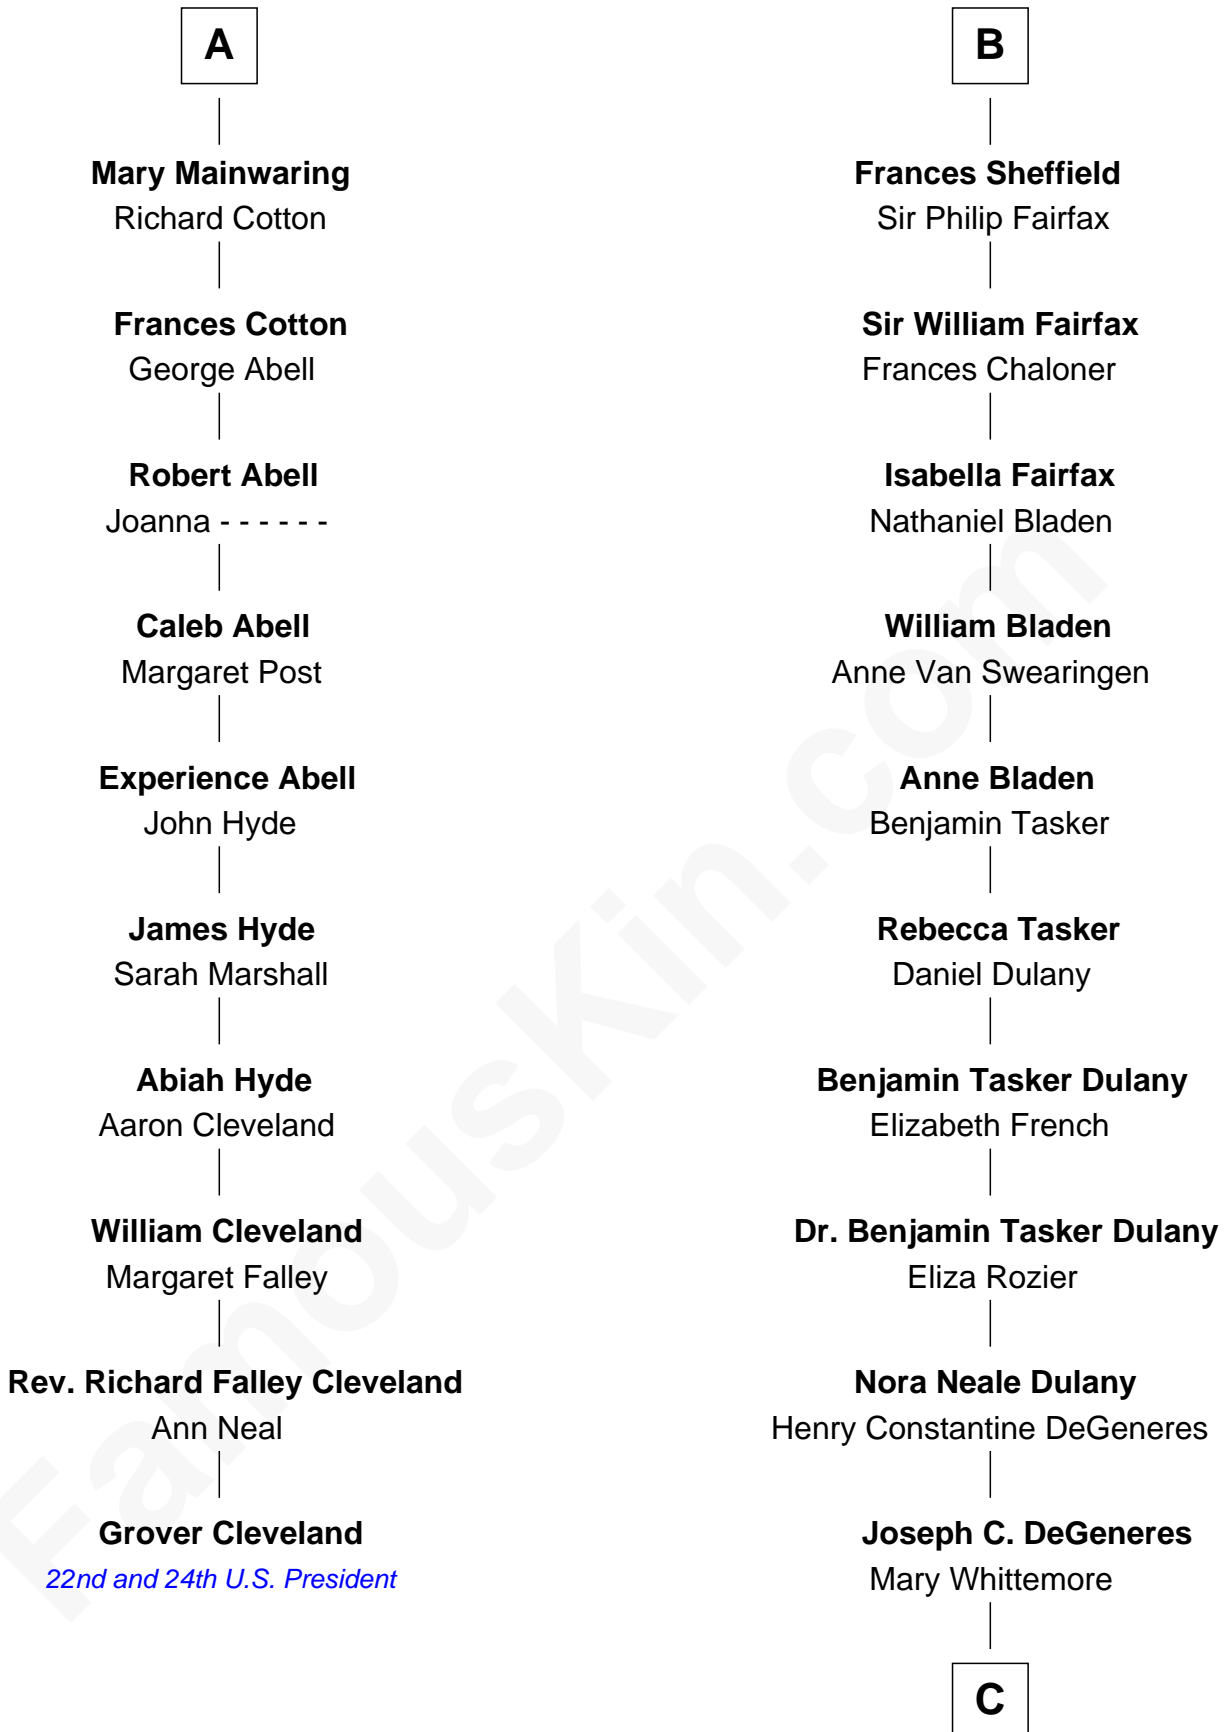

## Relationship Chart of

### Grover Cleveland

22nd and 24th U.S. President

16th cousin 4 times removed of

**Ellen DeGeneres**

Comedienne and TV Personality

**Sir Richard Fitzalan**

Elizabeth de Bohun

C