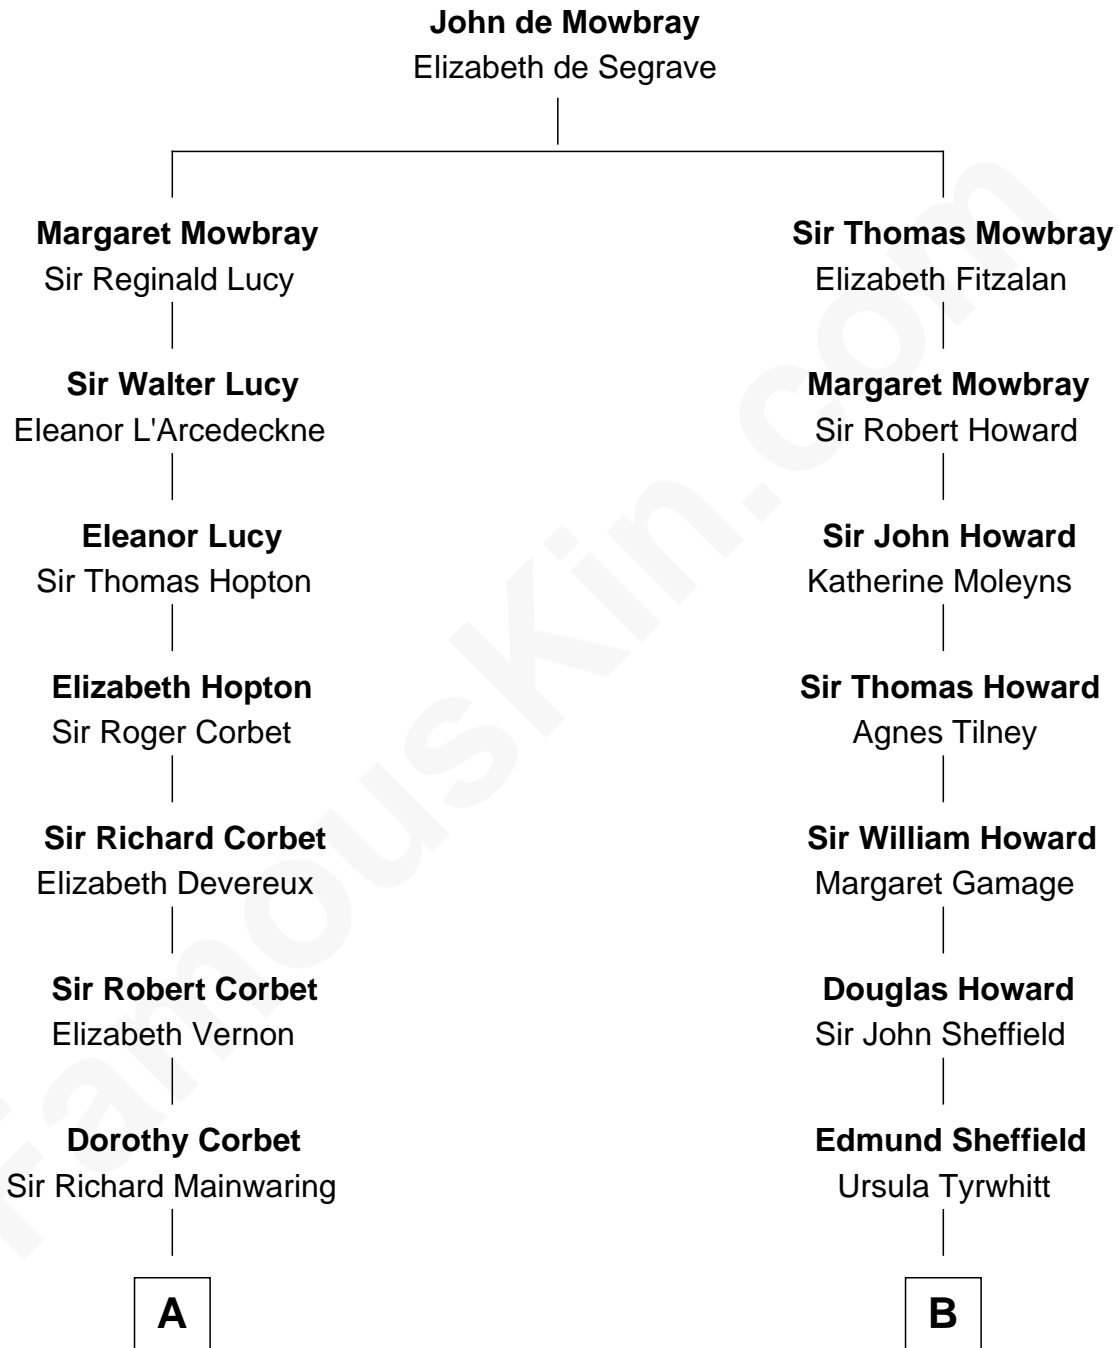

FamousKin.com

Relationship Chart of

Grover Cleveland

22nd and 24th U.S. President

17th cousin 3 times removed of

Ellen DeGeneres

Comedienne and TV Personality

C

Alfred George DeGeneres

Julia E. Billiu

Elliot Everett DeGeneres

Ruth Elodie Martin

Elliot Everett DeGeneres

Betty Jane Pfeffer

Ellen DeGeneres

Comedienne and TV Personality