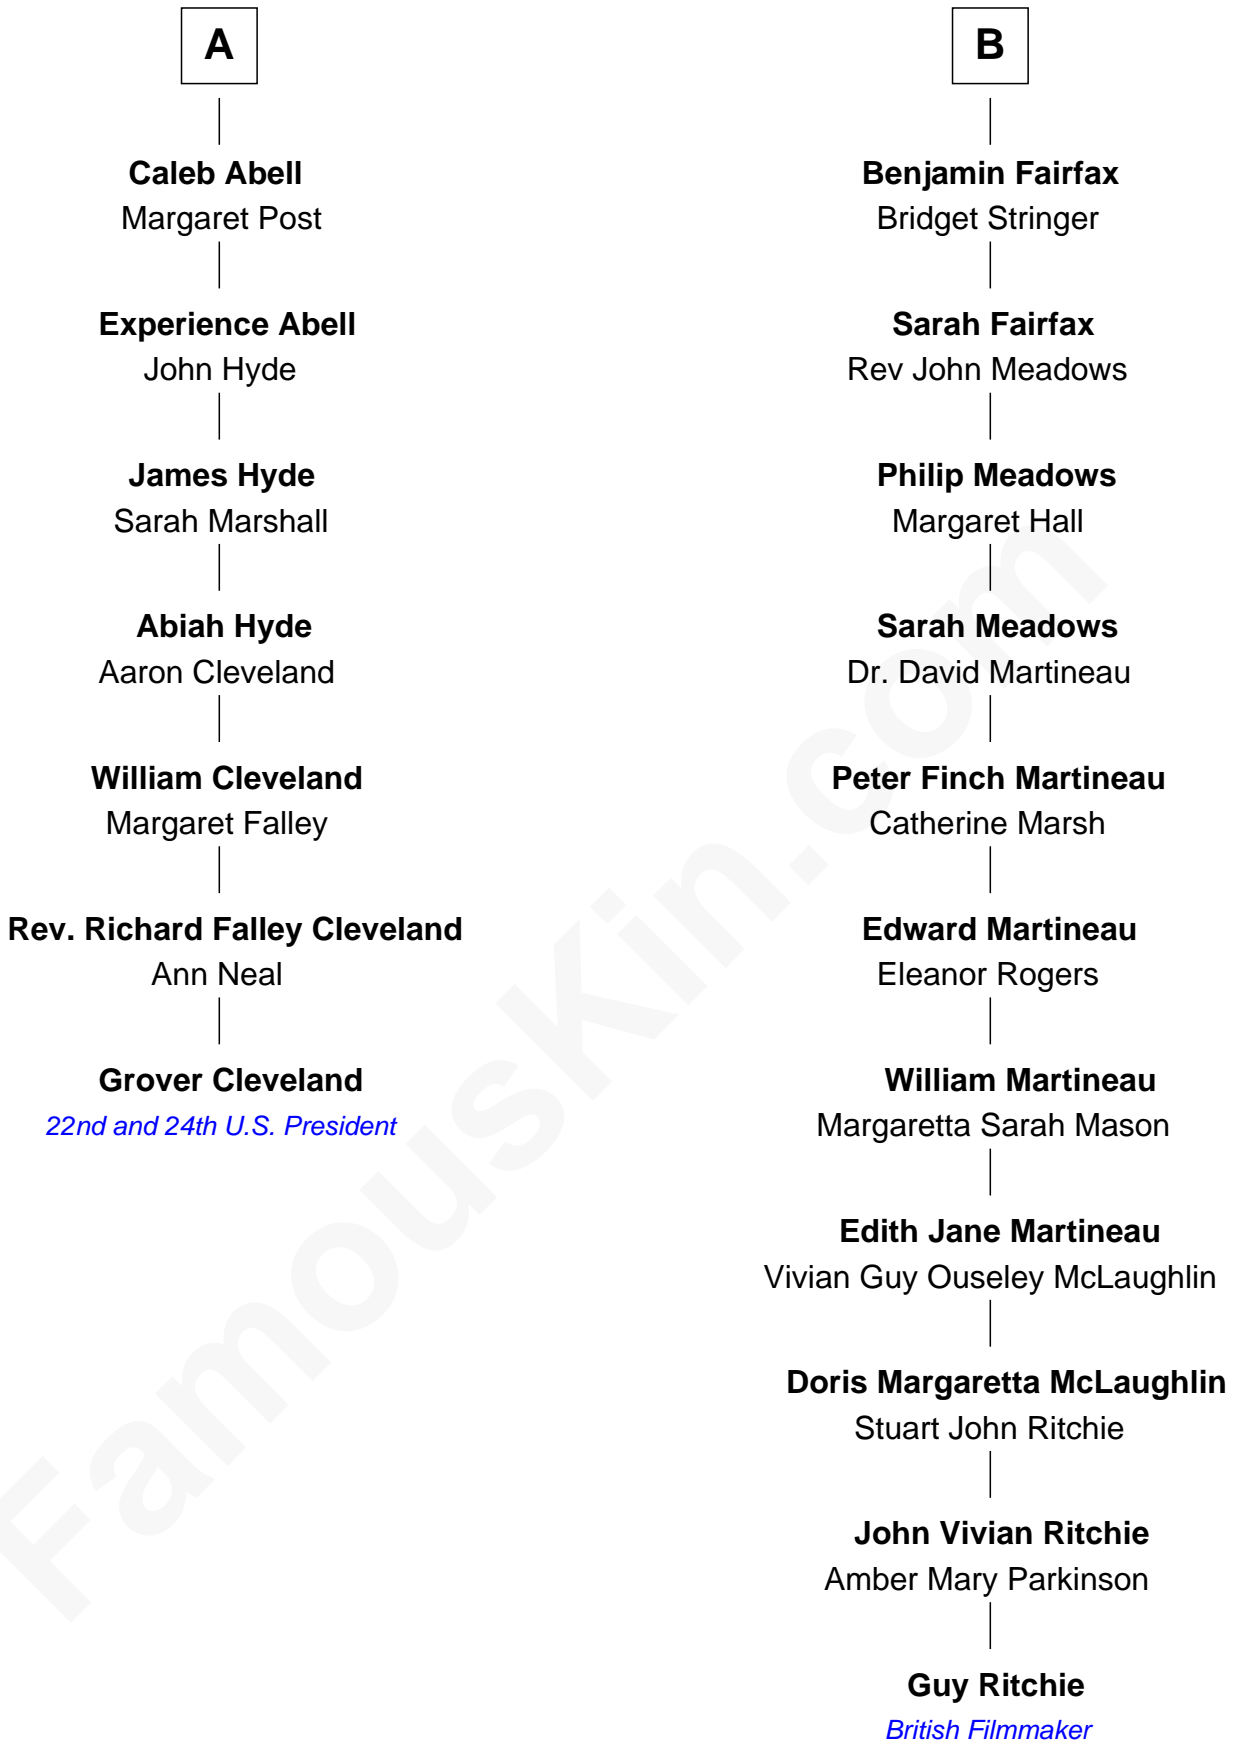

FamousKin.com

Relationship Chart of

Grover Cleveland

22nd and 24th U.S. President

13th cousin 4 times removed of

Guy Ritchie

British Filmmaker

Guy Ritchie photo by [Georges Biard](#) (CC BY-SA 3.0)