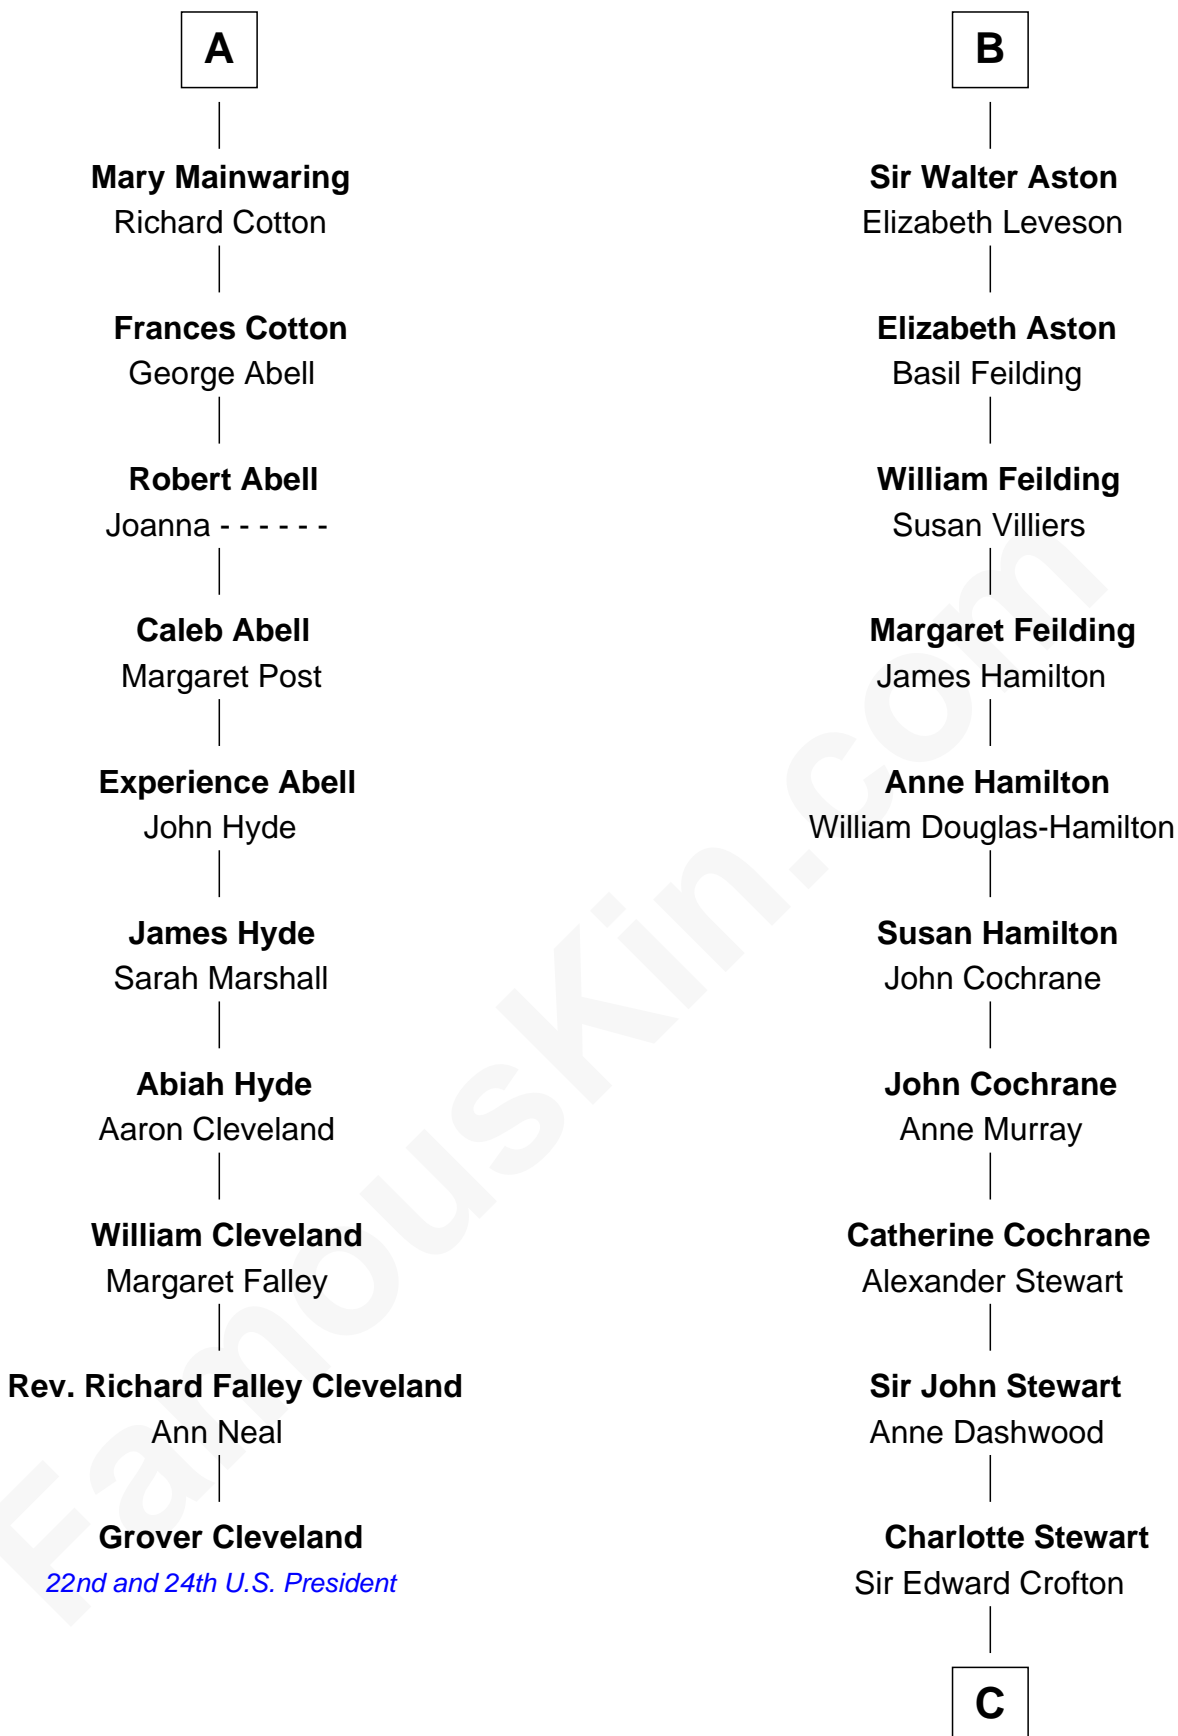

## Relationship Chart of

### Grover Cleveland

22nd and 24th U.S. President

16th cousin 5 times removed of

**Guy Ritchie**

British Filmmaker

**John de Welles**

Maud de Roos

C