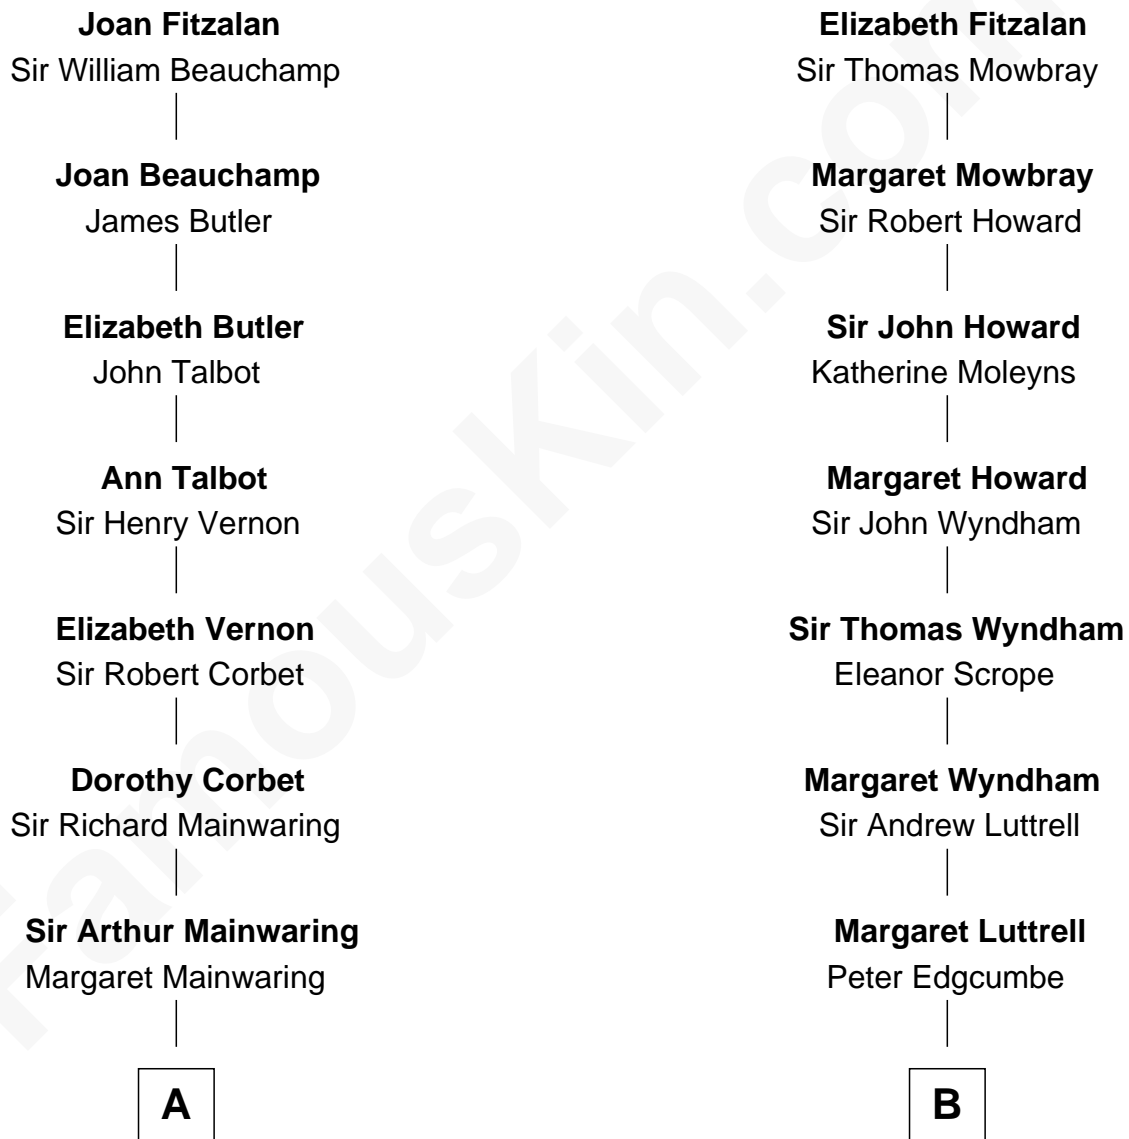

## Relationship Chart of

### Grover Cleveland

22nd and 24th U.S. President

16th cousin 3 times removed of

**Guy Ritchie**

British Filmmaker

**Sir Richard Fitzalan**

Elizabeth de Bohun

C

**Doris Margaretta McLaughlin**

Stuart John Ritchie

**John Vivian Ritchie**

Amber Mary Parkinson

**Guy Ritchie**

*British Filmmaker*

FamousKin.com