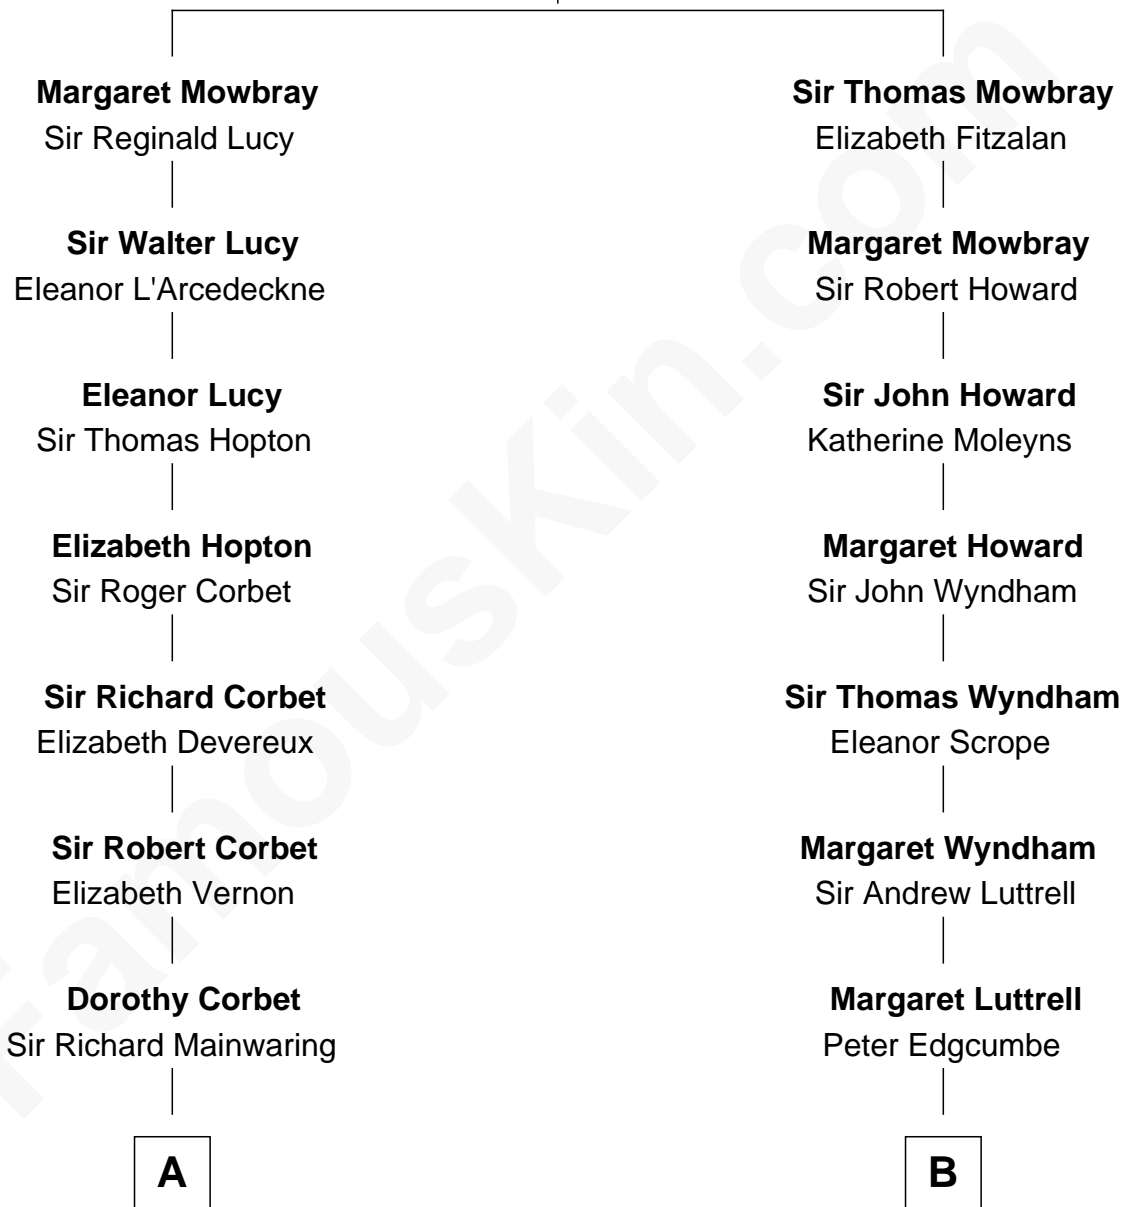

FamousKin.com

Relationship Chart of

Grover Cleveland

22nd and 24th U.S. President

17th cousin 2 times removed of

Guy Ritchie

British Filmmaker

John de Mowbray
Elizabeth de Segrave

C

Doris Margaretta McLaughlin

Stuart John Ritchie

John Vivian Ritchie

Amber Mary Parkinson

Guy Ritchie

British Filmmaker