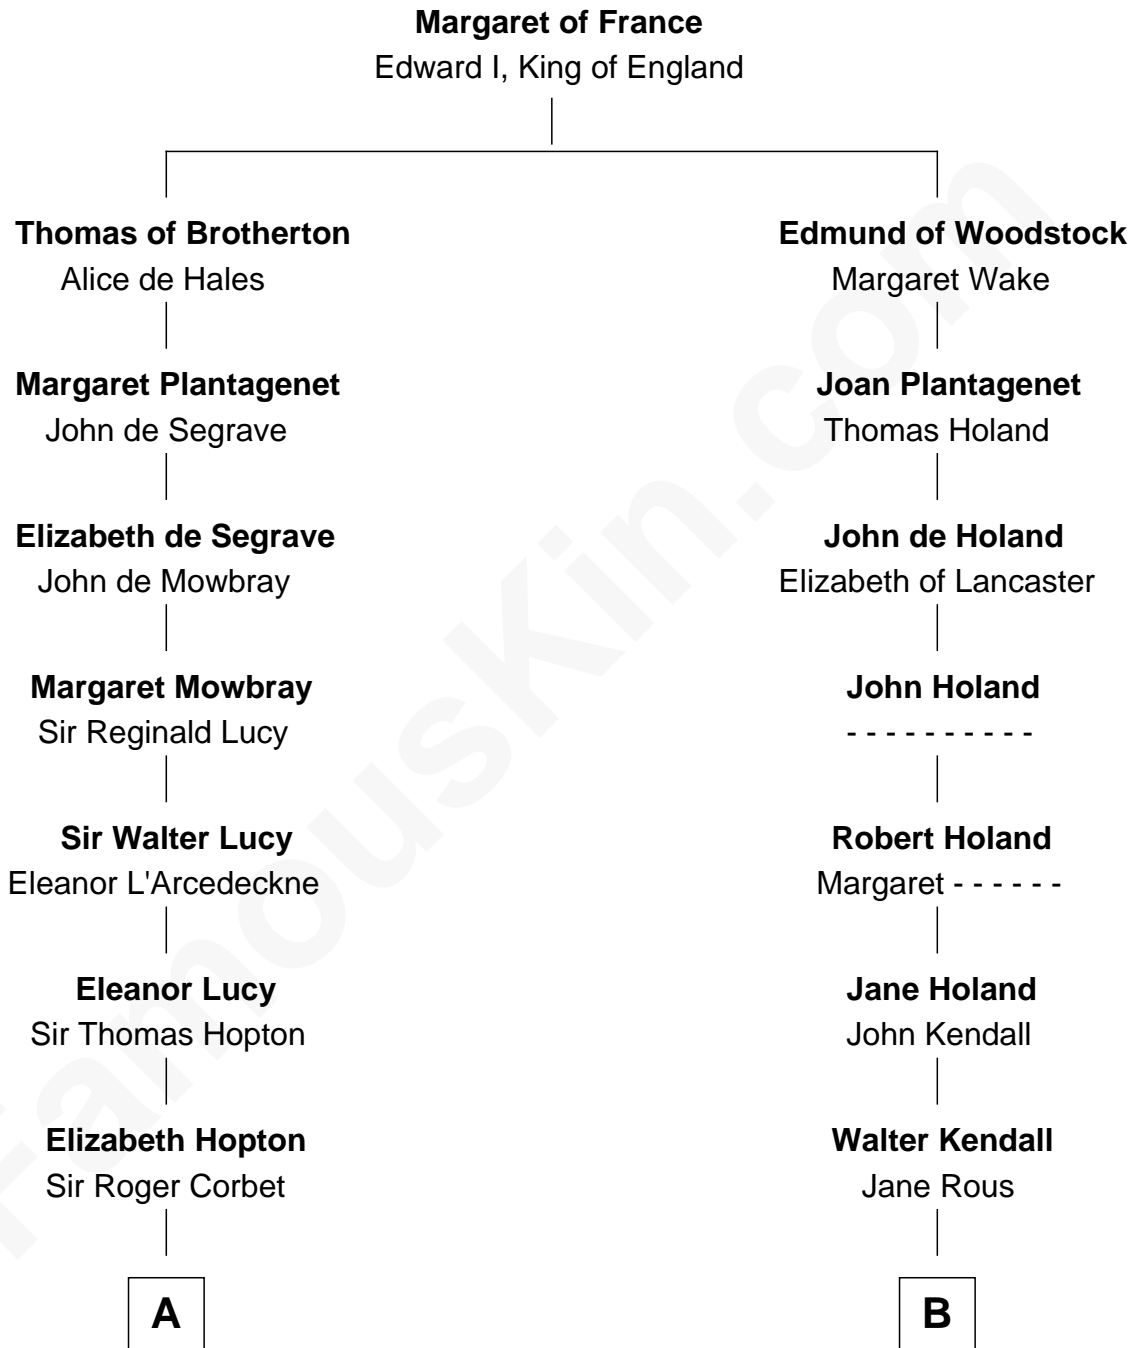

Buckminster Fuller

Author, Architect, and Inventor