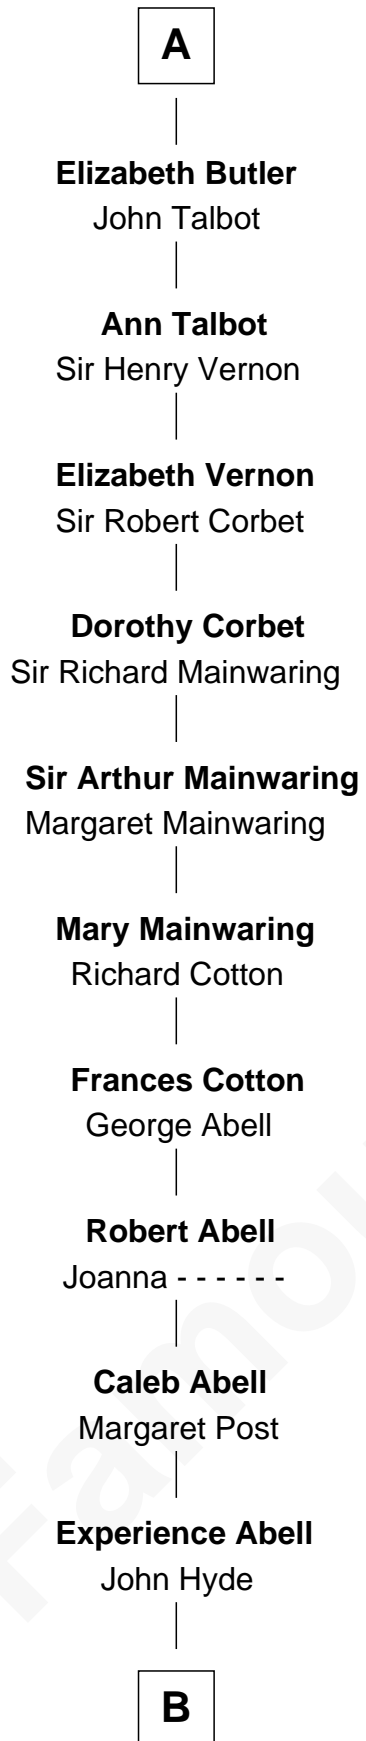

FamousKin.com Relationship Chart of

Grover Cleveland

22nd and 24th U.S. President

19th great-grandnephew of

Richard de Clare

Magna Carta Surety

Roger de Clare
Maud de St. Hilary

Aveline de Clare
Sir Geoffrey FitzPiers

Richard de Clare
Magna Carta Surety

Sir John FitzGeoffrey
Isabel le Bigod

Maud FitzJohn
William de Beauchamp

Guy de Beauchamp
Alice de Toeni

Sir Thomas de Beauchamp
Katherine de Mortimer

Sir William Beauchamp
Joan Fitzalan

Joan Beauchamp
James Butler

A

B

James Hyde
Sarah Marshall

Abiah Hyde
Aaron Cleveland

William Cleveland
Margaret Falley

Rev. Richard Falley Cleveland
Ann Neal

Grover Cleveland
22nd and 24th U.S. President