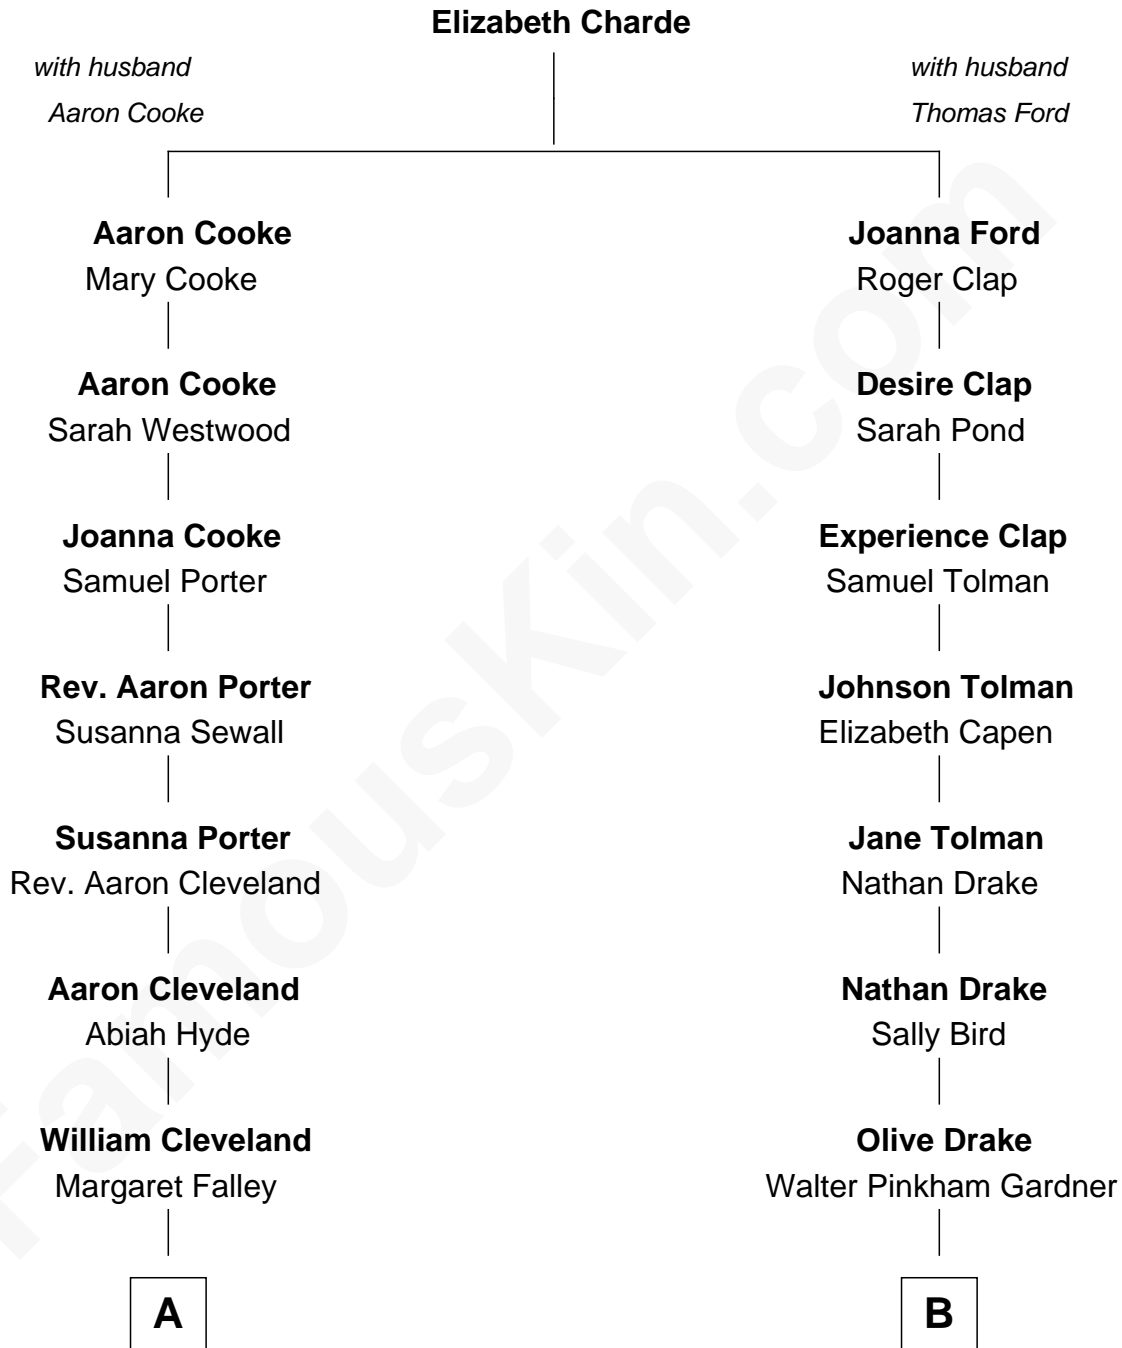

FamousKin.com

Relationship Chart of

Grover Cleveland

22nd and 24th U.S. President

8th cousin of

Erle Stanley Gardner

Author of the Perry Mason series

FamousKin.com