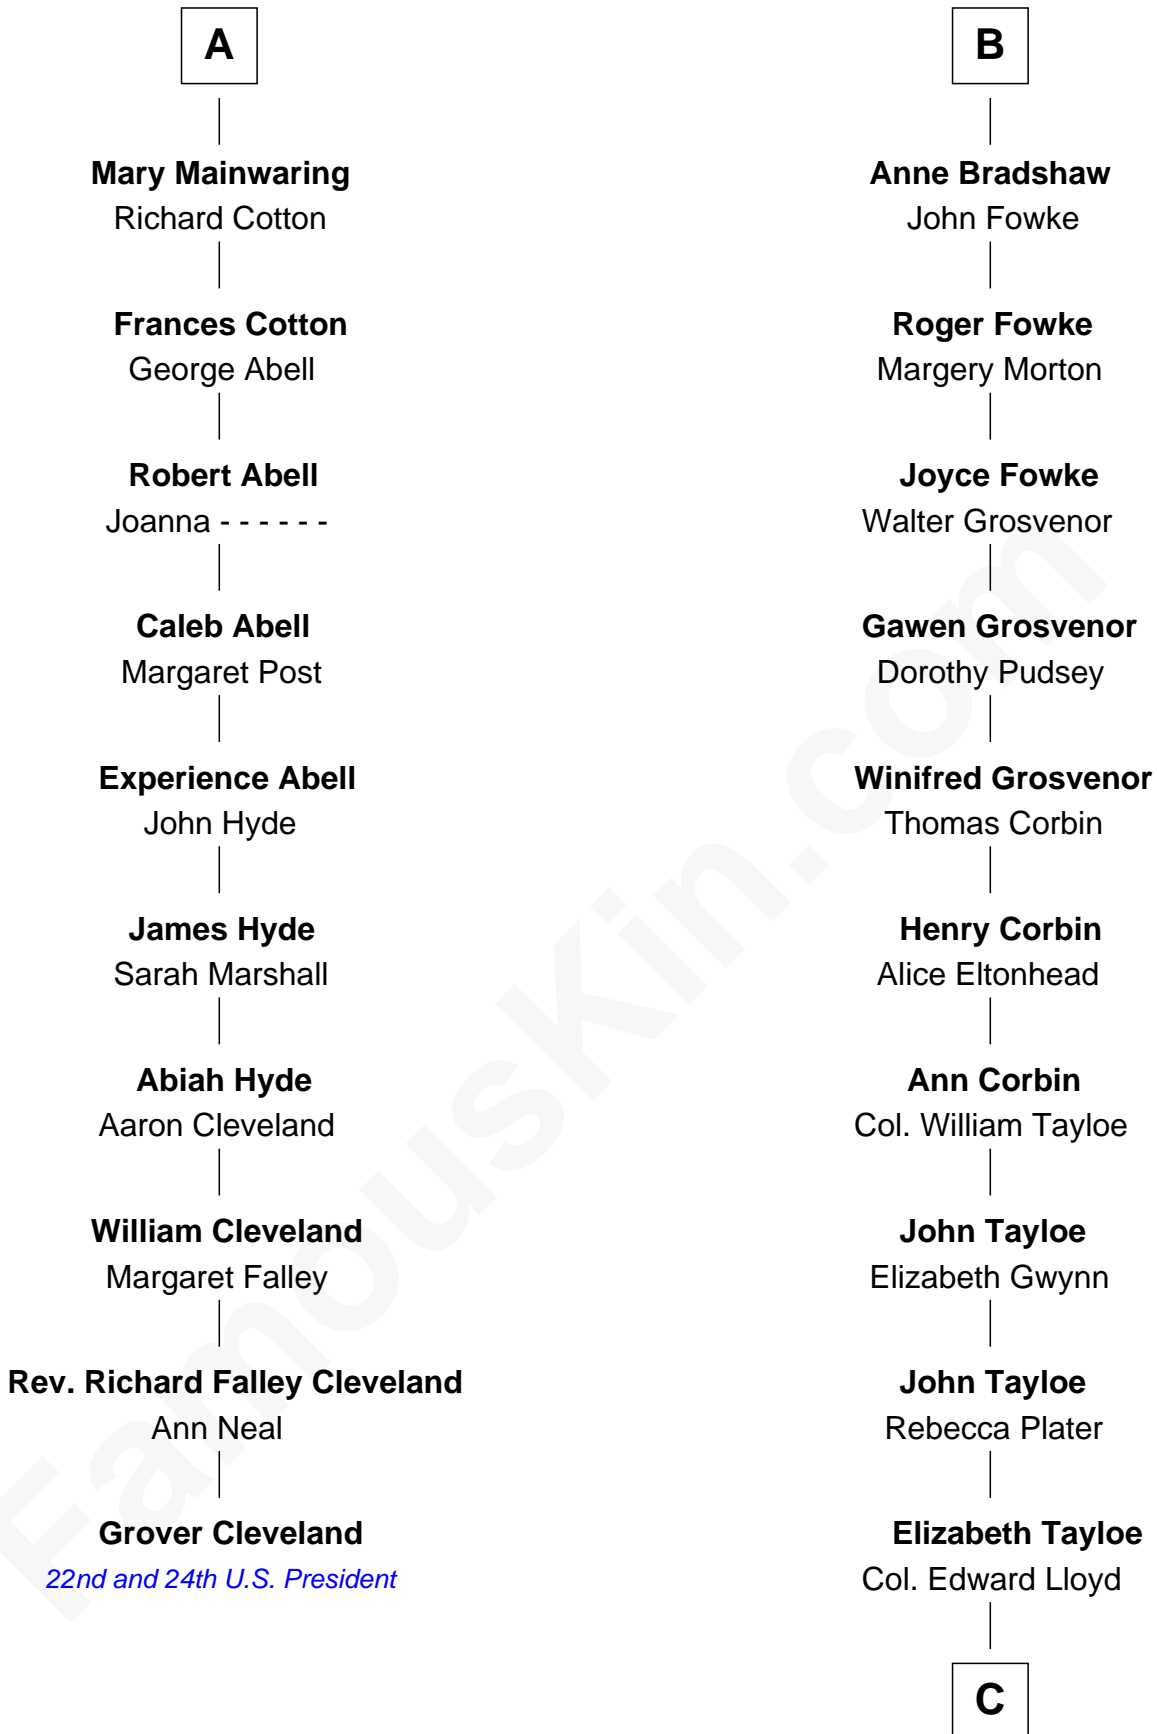

FamousKin.com

Relationship Chart of

Grover Cleveland

22nd and 24th U.S. President

16th cousin 4 times removed of

Thomas Hunt Morgan

Nobel Prize Winner in Physiology or Medicine

John de Welles

Sir Henry Vernon

Elizabeth Vernon

Sir Robert Corbet

Dorothy Corbet

Sir Richard Mainwaring

Sir Arthur Mainwaring

Margaret Mainwaring

A

Margery de Welles

Stephen le Scrope

Maude le Scrope

Sir Baldwin Freville

Joyce Freville

Sir Roger Aston

Sir Robert Aston

Isabel Brereton

John Aston

Elizabeth Delves

Margaret Aston

John Kinnersley

Isabel Kinnersley

John Bradshaw

B

C