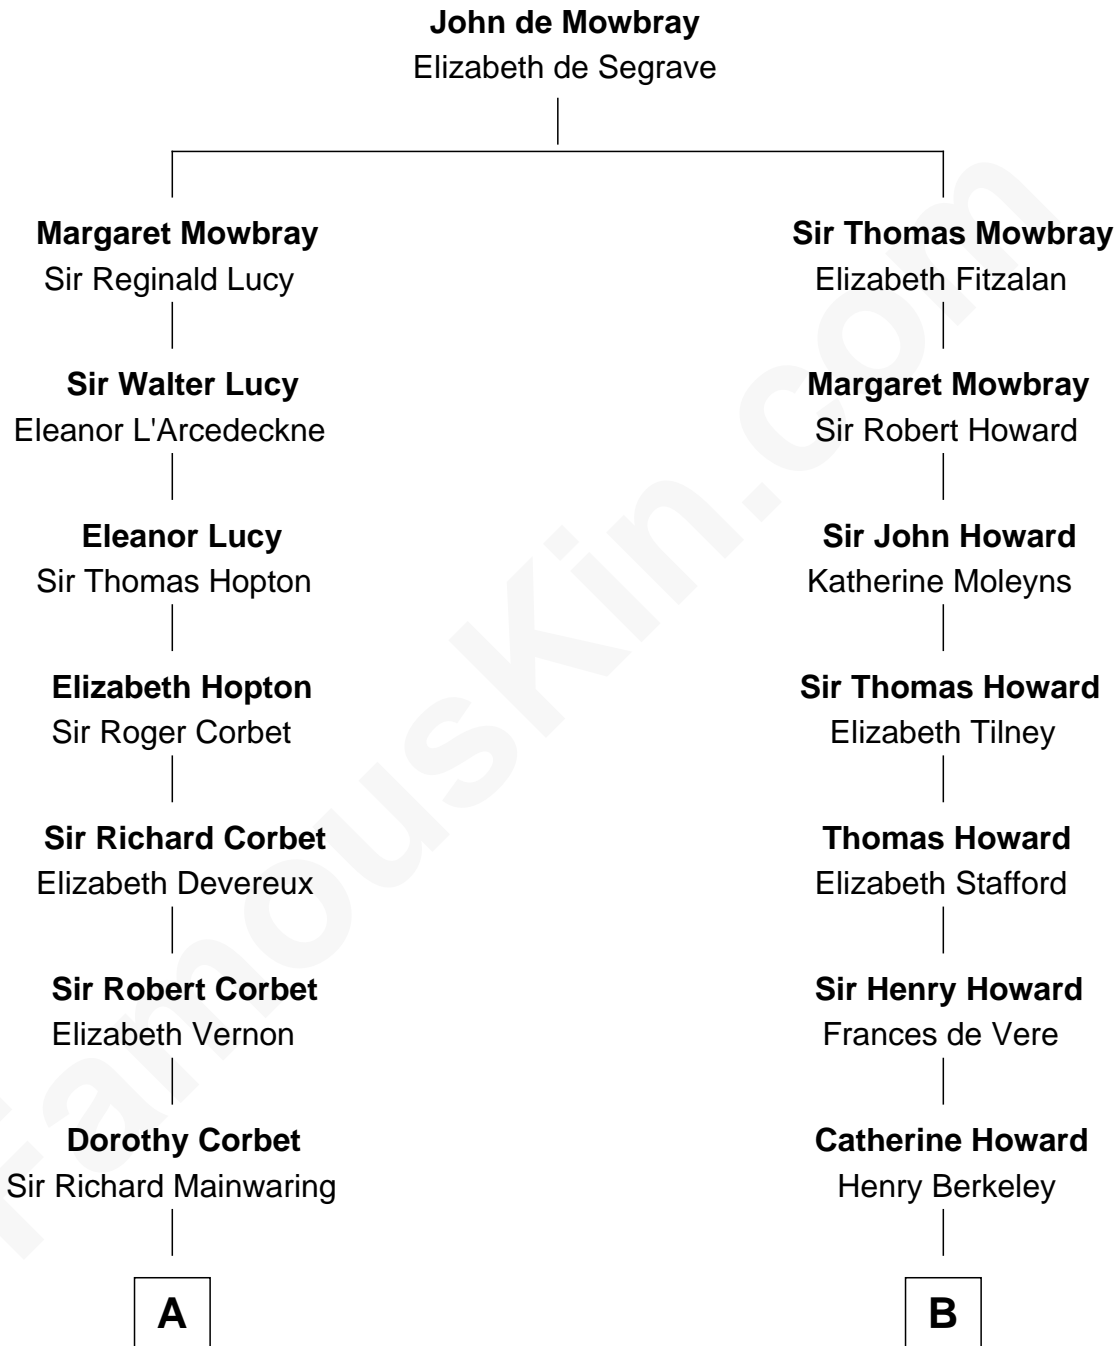

Thomas Hunt Morgan

Nobel Prize Winner in Physiology or Medicine